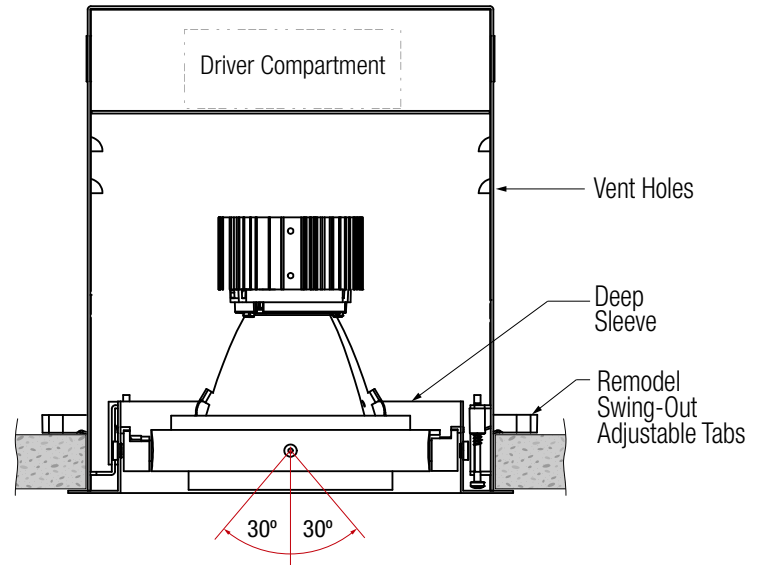

PROJECT

TYPE

CATALOG NUMBER

Measurements in () are metric equivalents.

DESCRIPTION

- Three light recessed accent / downlight - large size
- All steel 18GA construction remodel housing
- 1" trim flange with 6.50" x 19.50" open aperture
- Vent holes for cooler operating temperature
- Deep sleeve feature to conceal inner components
- Powder coat finish
- **Ceiling Cut-Out - 7.95" x 20.95"**

LED SOURCE

- Field-replaceable integral LED module
- Field-changeable optic
- 22W / 2200lm (@ 80CRI min / 3000K)
- 34W / 2800lm (@ 80CRI min / 3000K)
- Accepts up to 2 or more optical accessories
- Trim mounted double gimbal
- 30° x 30° tilt aiming

MOUNTING

- Trim collar is secured using adjustable swing out tabs
- For installation in drywall, wood, stone, acoustic tile, or other ceiling types
- Adjust for 1/2" through 1.0" ceiling thickness

LABELS