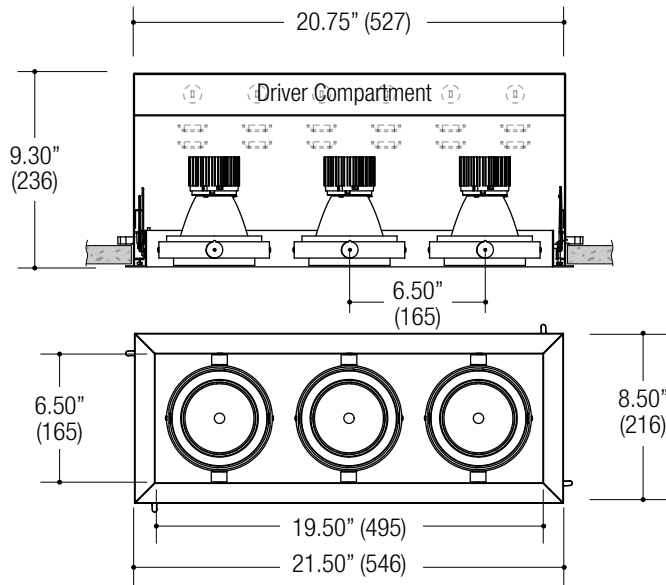

PROJECT

TYPE

CATALOG NUMBER

Measurements in () are metric equivalents.

DESCRIPTION

- Three light recessed accent / downlight - large size
- All steel 18GA construction remodel housing
- 1" trim flange with 6.50" x 19.50" open aperture
- Vent holes for cooler operating temperature
- Deep sleeve feature to conceal inner components
- Powder coat finish
- **Ceiling Cut-Out - 7.95" x 20.95"**

LED SOURCE

- Field-replaceable integral LED module
- Field-changeable optic
- 22W / 2200lm (@ 80CRI min / 3000K)
- 34W / 2800lm (@ 80CRI min / 3000K)
- Accepts up to 2 or more optical accessories
- Trim mounted double gimbal
- 30° x 30° tilt aiming

MOUNTING

- Trim collar is secured using adjustable swing out tabs
- For installation in drywall, wood, stone, acoustic tile, or other ceiling types
- Adjust for 1/2" through 1.0" ceiling thickness

LABELS