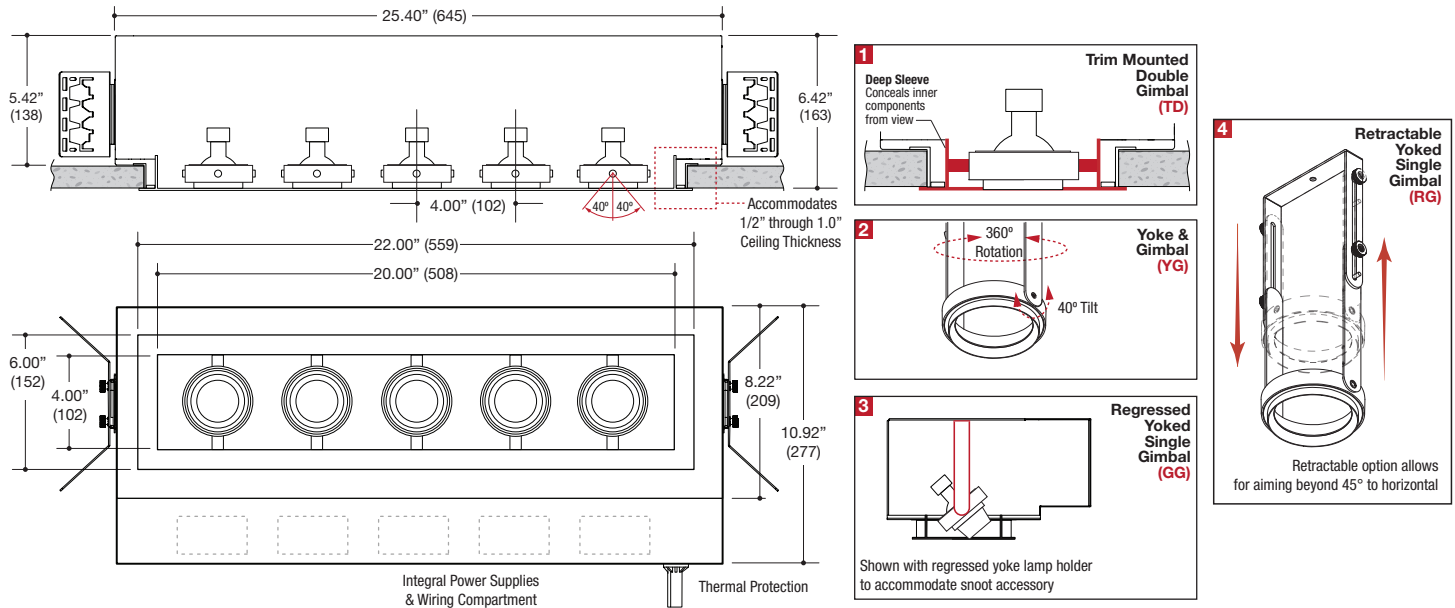

### DESCRIPTION

- Five light recessed accent / downlight - small size
- All steel 18GA construction with powder coat finish
- 1" Trim flange with 4" x 20" open aperture
- Trim flange removable for maintenance
- Vent holes for cooler operating temperature
- Trim features deep sleeve to conceal inner components
- **Ceiling Cut-Out - 4.50" x 21.12"**

### LAMPS (not included)

- 12V MR16 50W max - Derate Labels Available
- CMHMR16 in 20W or 39W
- LED Retrofit 15W max - Works with SORAA®
- Double gimbal lamp holder with up to 40° x 40° tilt aiming
- Trim mounted double gimbal standard with optional single gimbal flush yoke, regressed yoke or adjusting retractable yoke