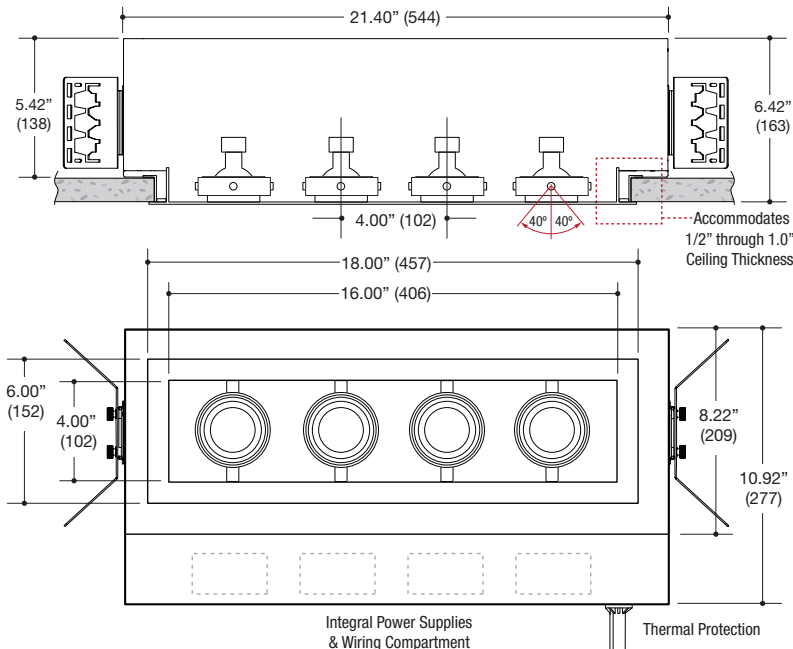

PROJECT	TYPE	CATALOG NUMBER
---------	------	----------------

DESCRIPTION

- Four light recessed accent / downlight - small size
- All steel 18GA construction with powder coat finish
- 1" Trim flange with 4" x 16" open aperture
- Trim flange removable for maintenance
- Vent holes for cooler operating temperature
- Trim features deep sleeve to conceal inner components
- **Ceiling Cut-Out - 4.50" x 17.12"**

LAMPS (not included)

- 12V MR16 50W max - Derate Labels Available
- CMHMR16 in 20W or 39W
- LED Retrofit 15W max - Works with SORAA®
- Double gimbal lamp holder with up to 40° x 40° tilt aiming
- Trim mounted double gimbal standard with optional single gimbal flush yoke, regressed yoke or adjusting retractable yoke

ELECTRICAL

- Integral electronic or toroidal transformer, metal halide ballast
- Electrical wiring compartment integrated into housing construction
- Thermal protection
- Easy maintenance access through ceiling opening
- Rated for through-branch wiring
- Dimmable (12V)