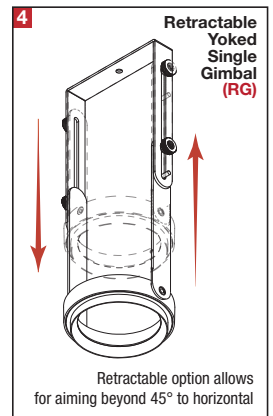

PROJECT	TYPE	CATALOG NUMBER
---------	------	----------------

DESCRIPTION

- Four light recessed accent / downlight - small size
- All steel 18GA construction with powder coat finish
- 1" Trim flange with 4" x 16" open aperture
- Trim flange removable for maintenance
- Vent holes for cooler operating temperature
- Trim features deep sleeve to conceal inner components
- **Ceiling Cut-Out - 4.50" x 17.12"**

LAMPS (not included)

- 12V MR16 50W max - Derate Labels Available
- CMHMR16 in 20W or 39W
- LED Retrofit 15W max - Works with SORAA®
- Double gimbal lamp holder with up to 40° x 40° tilt aiming
- Trim mounted double gimbal standard with optional single gimbal flush yoke, regressed yoke or adjusting retractable yoke

ELECTRICAL

- Integral electronic or toroidal transformer, metal halide ballast
- Electrical wiring compartment integrated into housing construction
- Thermal protection
- Easy maintenance access through ceiling opening
- Rated for through-branch wiring
- Dimmable (12V)