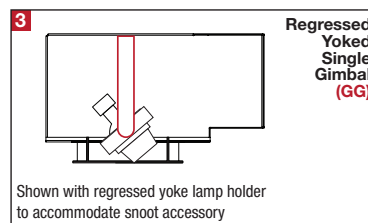

PROJECT	TYPE	CATALOG NUMBER
---------	------	----------------

DESCRIPTION

- Four light recessed accent / downlight - small size
- All steel 18GA construction with powder coat finish
- 1" Trim flange with 4" x 16" open aperture
- Trim flange removable for maintenance
- Vent holes for cooler operating temperature
- Trim features deep sleeve to conceal inner components
- **Ceiling Cut-Out - 4.50" x 17.12"**

LAMPS (not included)

- 12V MR16 50W max - Derate Labels Available
- CMHMR16 in 20W or 39W
- LED Retrofit 15W max - Works with SORAA®
- Double gimbal lamp holder with up to 40° x 40° tilt aiming
- Trim mounted double gimbal standard with optional single gimbal flush yoke, regressed yoke or adjusting retractable yoke

ELECTRICAL

- Integral electronic or toroidal transformer, metal halide ballast
- Electrical wiring compartment integrated into housing construction
- Thermal protection
- Easy maintenance access through ceiling opening
- Rated for through-branch wiring
- Dimmable (12V)