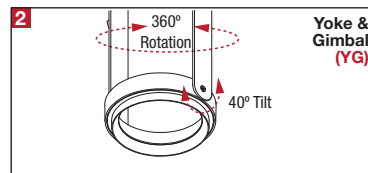

PROJECT	TYPE	CATALOG NUMBER
---------	------	----------------

DESCRIPTION

- Four light recessed accent / downlight - small size
- All steel 18GA construction with powder coat finish
- 1" Trim flange with 4" x 16" open aperture
- Trim flange removable for maintenance
- Vent holes for cooler operating temperature
- Trim features deep sleeve to conceal inner components
- **Ceiling Cut-Out - 4.50" x 17.12"**

LAMPS (not included)

- 12V MR16 50W max - Derate Labels Available
- CMHMR16 in 20W or 39W
- LED Retrofit 15W max - Works with SORAA®
- Double gimbal lamp holder with up to 40° x 40° tilt aiming
- Trim mounted double gimbal standard with optional single gimbal flush yoke, regressed yoke or adjusting retractable yoke