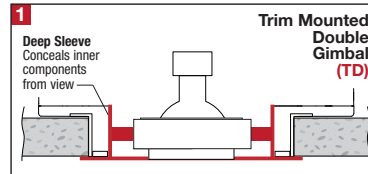

PROJECT	TYPE	CATALOG NUMBER
---------	------	----------------

DESCRIPTION

- Four light recessed accent / downlight - small size
- All steel 18GA construction with powder coat finish
- 1" Trim flange with 4" x 16" open aperture
- Trim flange removable for maintenance
- Vent holes for cooler operating temperature
- Trim features deep sleeve to conceal inner components
- **Ceiling Cut-Out - 4.50" x 17.12"**

LAMPS (not included)

- 12V MR16 50W max - Derate Labels Available
- CMHMR16 in 20W or 39W
- LED Retrofit 15W max - Works with SORAA®
- Double gimbal lamp holder with up to 40° x 40° tilt aiming
- Trim mounted double gimbal standard with optional single gimbal flush yoke, regressed yoke or adjusting retractable yoke

ELECTRICAL

- Integral electronic or toroidal transformer, metal halide ballast
- Electrical wiring compartment integrated into housing construction
- Thermal protection
- Easy maintenance access through ceiling opening
- Rated for through-branch wiring
- Dimmable (12V)