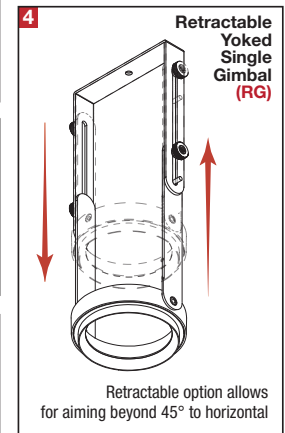

PROJECT	TYPE	CATALOG NUMBER
---------	------	----------------

DESCRIPTION

- Three light recessed accent / downlight - small size
- All steel 18GA construction with powder coat finish
- 1" Trim flange with 4" x 12" open aperture
- Trim flange removable for maintenance
- Vent holes for cooler operating temperature
- Trim features deep sleeve to conceal inner components
- **Ceiling Cut-Out - 4.50" x 13.12"**

LAMPS (not included)

- 12V MR16 50W max - Derate Labels Available
- CMHMR16 in 20W or 39W
- LED Retrofit 15W max - Works with SORAA®
- Double gimbal lamp holder with up to 40° x 40° tilt aiming
- Trim mounted double gimbal standard with optional single gimbal flush yoke, regressed yoke or adjusting retractable yoke

ELECTRICAL

- Integral electronic or toroidal transformer, metal halide ballast
- Electrical wiring compartment integrated into housing construction
- Thermal protection
- Easy maintenance access through ceiling opening
- Rated for through-branch wiring
- Dimmable (12V)