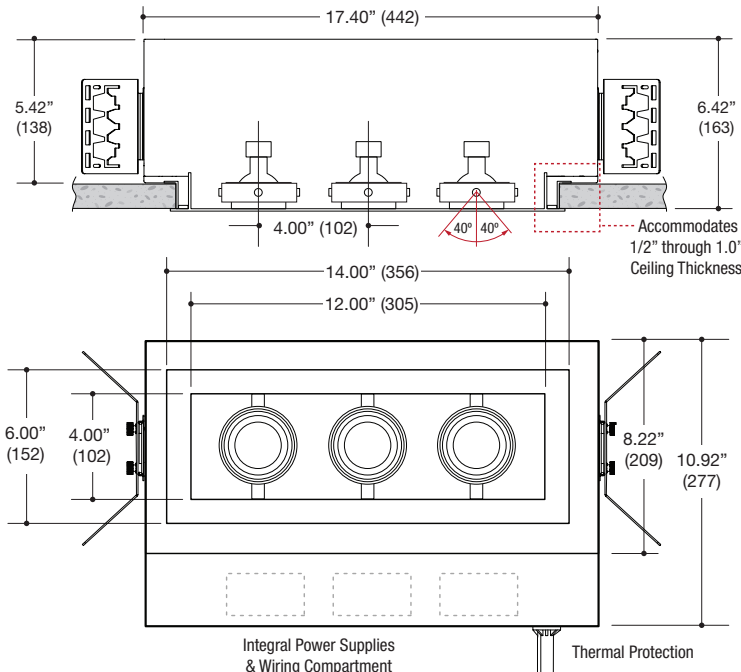

PROJECT	TYPE	CATALOG NUMBER
---------	------	----------------

DESCRIPTION

- Three light recessed accent / downlight - small size
- All steel 18GA construction with powder coat finish
- 1" Trim flange with 4" x 12" open aperture
- Trim flange removable for maintenance
- Vent holes for cooler operating temperature
- Trim features deep sleeve to conceal inner components
- **Ceiling Cut-Out - 4.50" x 13.12"**

LAMPS (not included)

- 12V MR16 50W max - Derate Labels Available
- CMHMR16 in 20W or 39W
- LED Retrofit 15W max - Works with SORAA®
- Double gimbal lamp holder with up to 40° x 40° tilt aiming
- Trim mounted double gimbal standard with optional single gimbal flush yoke, regressed yoke or adjusting retractable yoke

ELECTRICAL

- Integral electronic or toroidal transformer, metal halide ballast
- Electrical wiring compartment integrated into housing construction
- Thermal protection
- Easy maintenance access through ceiling opening
- Rated for through-branch wiring
- Dimmable (12V)