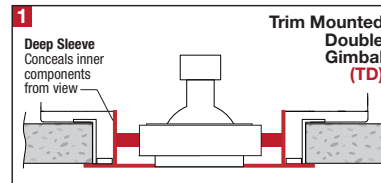

PROJECT	TYPE	CATALOG NUMBER
---------	------	----------------

DESCRIPTION

- Three light recessed accent / downlight - small size
- All steel 18GA construction with powder coat finish
- 1" Trim flange with 4" x 12" open aperture
- Trim flange removable for maintenance
- Vent holes for cooler operating temperature
- Trim features deep sleeve to conceal inner components
- **Ceiling Cut-Out - 4.50" x 13.12"**

LAMPS (not included)

- 12V MR16 50W max - Derate Labels Available
- CMHMR16 in 20W or 39W
- LED Retrofit 15W max - Works with SORAA®
- Double gimbal lamp holder with up to 40° x 40° tilt aiming
- Trim mounted double gimbal standard with optional single gimbal flush yoke, regressed yoke or adjusting retractable yoke

ELECTRICAL

- Integral electronic or toroidal transformer, metal halide ballast
- Electrical wiring compartment integrated into housing construction
- Thermal protection
- Easy maintenance access through ceiling opening
- Rated for through-branch wiring
- Dimmable (12V)