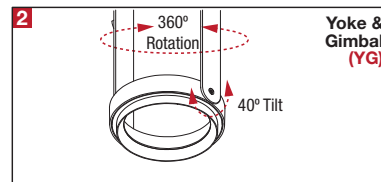

PROJECT	TYPE	CATALOG NUMBER
---------	------	----------------

DESCRIPTION

- Three light recessed accent / downlight - small size
- All steel 18GA construction with powder coat finish
- 1" Trim flange with 4" x 12" open aperture
- Trim flange removable for maintenance
- Vent holes for cooler operating temperature
- Trim features deep sleeve to conceal inner components
- **Ceiling Cut-Out - 4.50" x 13.12"**

LAMPS (not included)

- 12V MR16 50W max - Derate Labels Available
- CMHMR16 in 20W or 39W
- LED Retrofit 15W max - Works with SORAA®
- Double gimbal lamp holder with up to 40° x 40° tilt aiming
- Trim mounted double gimbal standard with optional single gimbal flush yoke, regressed yoke or adjusting retractable yoke