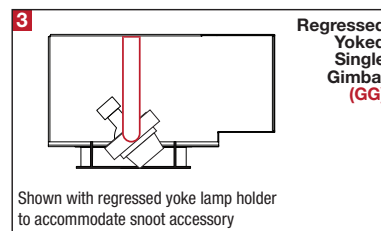

PROJECT	TYPE	CATALOG NUMBER
---------	------	----------------

DESCRIPTION

- Three light recessed accent / downlight - small size
- All steel 18GA construction with powder coat finish
- 1" Trim flange with 4" x 12" open aperture
- Trim flange removable for maintenance
- Vent holes for cooler operating temperature
- Trim features deep sleeve to conceal inner components
- **Ceiling Cut-Out - 4.50" x 13.12"**

LAMPS (not included)

- 12V MR16 50W max - Derate Labels Available
- CMHMR16 in 20W or 39W
- LED Retrofit 15W max - Works with SORAA®
- Double gimbal lamp holder with up to 40° x 40° tilt aiming
- Trim mounted double gimbal standard with optional single gimbal flush yoke, regressed yoke or adjusting retractable yoke

ELECTRICAL

- Integral electronic or toroidal transformer, metal halide ballast
- Electrical wiring compartment integrated into housing construction
- Thermal protection
- Easy maintenance access through ceiling opening
- Rated for through-branch wiring
- Dimmable (12V)