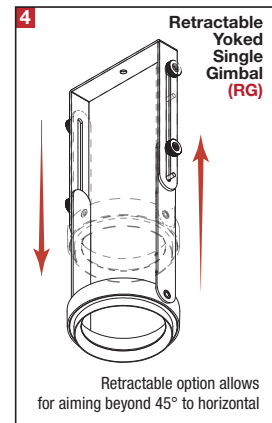

PROJECT	TYPE	CATALOG NUMBER
---------	------	----------------

DESCRIPTION

- Two light recessed accent / downlight - small size
- All steel 18GA construction with powder coat finish
- 1" Trim flange with 4" x 8" open aperture
- Trim flange removable for maintenance
- Vent holes for cooler operating temperature
- Trim features deep sleeve to conceal inner components
- **Ceiling Cut-Out - 4.5" x 9.12"**

LAMPS (not included)

- 12V MR16 50W max - Derate Labels Available
- CMHMR16 in 20W or 39W
- LED Retrofit 15W max - Works with SORAA®
- Double gimbal lamp holder with up to 40° x 40° tilt aiming
- Trim mounted double gimbal standard with optional single gimbal flush yoke, regressed yoke or adjusting retractable yoke

ELECTRICAL

- Integral electronic or toroidal transformer, metal halide ballast
- Electrical wiring compartment integrated into housing construction
- Thermal protection
- Easy maintenance access through ceiling opening
- Rated for through-branch wiring
- Dimmable (12V)