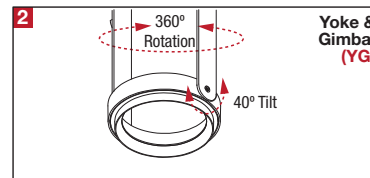

PROJECT	TYPE	CATALOG NUMBER
---------	------	----------------

DESCRIPTION

- Two light recessed accent / downlight - small size
- All steel 18GA construction with powder coat finish
- 1" Trim flange with 4" x 8" open aperture
- Trim flange removable for maintenance
- Vent holes for cooler operating temperature
- Trim features deep sleeve to conceal inner components
- **Ceiling Cut-Out - 4.5" x 9.12"**

LAMPS (not included)

- 12V MR16 50W max - Derate Labels Available
- CMHMR16 in 20W or 39W
- LED Retrofit 15W max - Works with SORAA®
- Double gimbal lamp holder with up to 40° x 40° tilt aiming
- Trim mounted double gimbal standard with optional single gimbal flush yoke, regressed yoke or adjusting retractable yoke