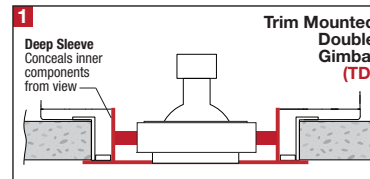

PROJECT	TYPE	CATALOG NUMBER
---------	------	----------------

DESCRIPTION

- Two light recessed accent / downlight - small size
- All steel 18GA construction with powder coat finish
- 1" Trim flange with 4" x 8" open aperture
- Trim flange removable for maintenance
- Vent holes for cooler operating temperature
- Trim features deep sleeve to conceal inner components
- **Ceiling Cut-Out - 4.5" x 9.12"**

LAMPS (not included)

- 12V MR16 50W max - Derate Labels Available
- CMHMR16 in 20W or 39W
- LED Retrofit 15W max - Works with SORAA®
- Double gimbal lamp holder with up to 40° x 40° tilt aiming
- Trim mounted double gimbal standard with optional single gimbal flush yoke, regressed yoke or adjusting retractable yoke

ELECTRICAL

- Integral electronic or toroidal transformer, metal halide ballast
- Electrical wiring compartment integrated into housing construction
- Thermal protection
- Easy maintenance access through ceiling opening
- Rated for through-branch wiring
- Dimmable (12V)