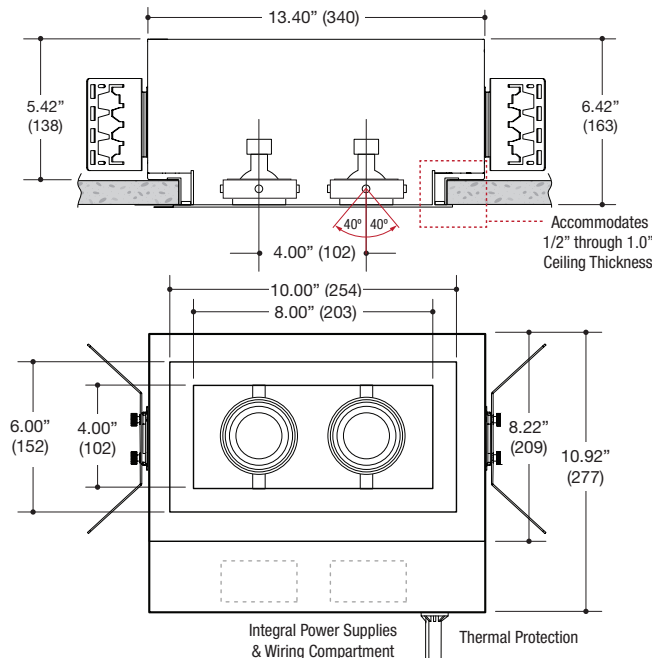

PROJECT	TYPE	CATALOG NUMBER
---------	------	----------------

DESCRIPTION

- Two light recessed accent / downlight - small size
- All steel 18GA construction with powder coat finish
- 1" Trim flange with 4" x 8" open aperture
- Trim flange removable for maintenance
- Vent holes for cooler operating temperature
- Trim features deep sleeve to conceal inner components
- **Ceiling Cut-Out - 4.5" x 9.12"**

LAMPS (not included)

- 12V MR16 50W max - Derate Labels Available
- CMHMR16 in 20W or 39W
- LED Retrofit 15W max - Works with SORAA®
- Double gimbal lamp holder with up to 40° x 40° tilt aiming
- Trim mounted double gimbal standard with optional single gimbal flush yoke, regressed yoke or adjusting retractable yoke

ELECTRICAL

- Integral electronic or toroidal transformer, metal halide ballast
- Electrical wiring compartment integrated into housing construction
- Thermal protection
- Easy maintenance access through ceiling opening
- Rated for through-branch wiring
- Dimmable (12V)