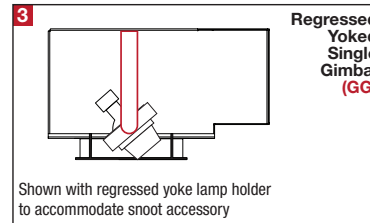

PROJECT	TYPE	CATALOG NUMBER
---------	------	----------------

DESCRIPTION

- Two light recessed accent / downlight - small size
- All steel 18GA construction with powder coat finish
- 1" Trim flange with 4" x 8" open aperture
- Trim flange removable for maintenance
- Vent holes for cooler operating temperature
- Trim features deep sleeve to conceal inner components
- **Ceiling Cut-Out - 4.5" x 9.12"**

LAMPS (not included)

- 12V MR16 50W max - Derate Labels Available
- CMHMR16 in 20W or 39W
- LED Retrofit 15W max - Works with SORAA®
- Double gimbal lamp holder with up to 40° x 40° tilt aiming
- Trim mounted double gimbal standard with optional single gimbal flush yoke, regressed yoke or adjusting retractable yoke

ELECTRICAL

- Integral electronic or toroidal transformer, metal halide ballast
- Electrical wiring compartment integrated into housing construction
- Thermal protection
- Easy maintenance access through ceiling opening
- Rated for through-branch wiring
- Dimmable (12V)