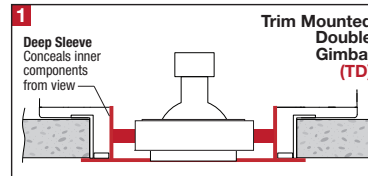

### DESCRIPTION

- One light recessed accent / downlight - small size
- All steel 18GA construction with powder coat finish
- 1" Trim flange with 4" x 4" open aperture
- Trim flange removable for maintenance
- Vent holes for cooler operating temperature
- Trim features deep sleeve to conceal inner components
- **Ceiling Cut-Out - 4.50" x 5.12"**