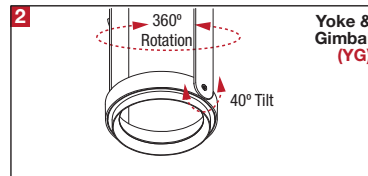

### DESCRIPTION

- One light recessed accent / downlight - small size
- All steel 18GA construction with powder coat finish
- 1" Trim flange with 4" x 4" open aperture
- Trim flange removable for maintenance
- Vent holes for cooler operating temperature
- Trim features deep sleeve to conceal inner components
- **Ceiling Cut-Out - 4.50" x 5.12"**

### LAMPS (not included)

- 12V MR16 50W max - Derate Labels Available
- CMHMR16 in 20W or 39W
- LED Retrofit 15W max - Works with SORAA®
- Double gimbal lamp holder with up to 40° x 40° tilt aiming
- Trim mounted double gimbal standard with optional single gimbal flush yoke, regressed yoke or adjusting retractable yoke