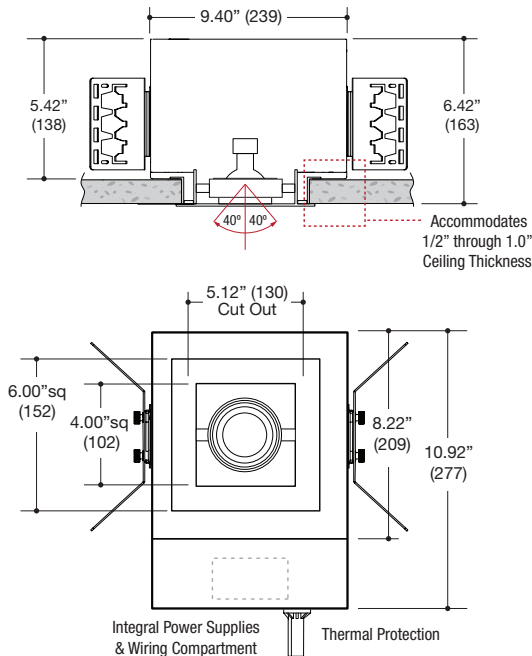

### DESCRIPTION

- One light recessed accent / downlight - small size
- All steel 18GA construction with powder coat finish
- 1" Trim flange with 4" x 4" open aperture
- Trim flange removable for maintenance
- Vent holes for cooler operating temperature
- Trim features deep sleeve to conceal inner components
- **Ceiling Cut-Out - 4.50" x 5.12"**

### LAMPS (not included)

- 12V MR16 50W max - Derate Labels Available
- CMHMR16 in 20W or 39W
- LED Retrofit 15W max - Works with SORAA®
- Double gimbal lamp holder with up to 40° x 40° tilt aiming
- Trim mounted double gimbal standard with optional single gimbal flush yoke, regressed yoke or adjusting retractable yoke