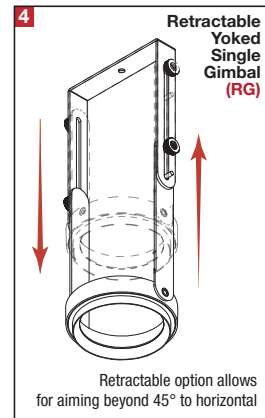

### DESCRIPTION

- One light recessed accent / downlight - small size
- All steel 18GA construction with powder coat finish
- 1" Trim flange with 4" x 4" open aperture
- Trim flange removable for maintenance
- Vent holes for cooler operating temperature
- Trim features deep sleeve to conceal inner components
- **Ceiling Cut-Out - 4.50" x 5.12"**

### LAMPS (not included)

- 12V MR16 50W max - Derate Labels Available
- CMHMR16 in 20W or 39W
- LED Retrofit 15W max - Works with SORAA®
- Double gimbal lamp holder with up to 40° x 40° tilt aiming
- Trim mounted double gimbal standard with optional single gimbal flush yoke, regressed yoke or adjusting retractable yoke