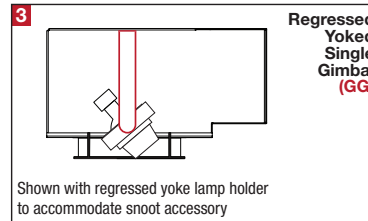

### DESCRIPTION

- One light recessed accent / downlight - small size
- All steel 18GA construction with powder coat finish
- 1" Trim flange with 4" x 4" open aperture
- Trim flange removable for maintenance
- Vent holes for cooler operating temperature
- Trim features deep sleeve to conceal inner components
- **Ceiling Cut-Out - 4.50" x 5.12"**

### LAMPS (not included)

- 12V MR16 50W max - Derate Labels Available
- CMHMR16 in 20W or 39W
- LED Retrofit 15W max - Works with SORAA®
- Double gimbal lamp holder with up to 40° x 40° tilt aiming
- Trim mounted double gimbal standard with optional single gimbal flush yoke, regressed yoke or adjusting retractable yoke