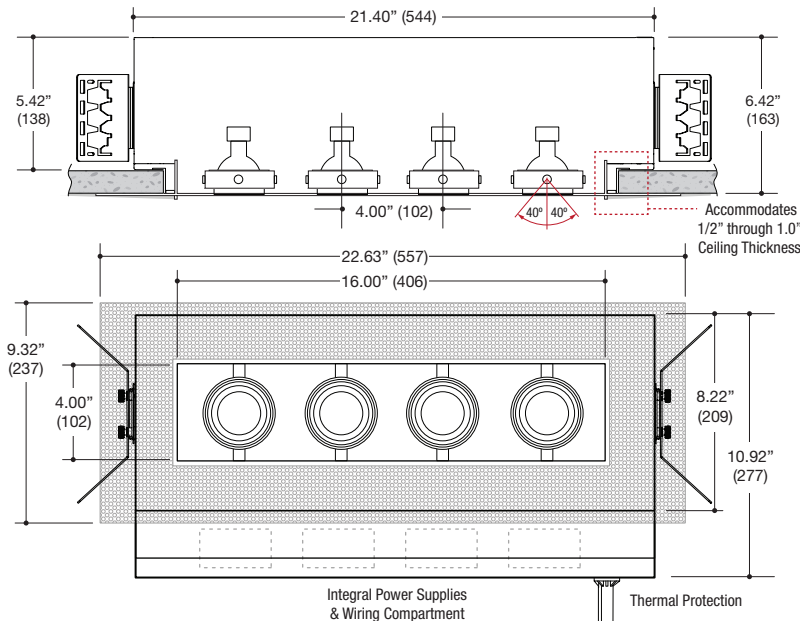

PROJECT	TYPE	CATALOG NUMBER
---------	------	----------------

DESCRIPTION

- Four light recessed accent / downlight - small size
- All steel 18GA construction with powder coat finish
- Trimless insert with 4" x 16" open aperture
- Perforated metal mesh frame for mudding right to the aperture
- Vent holes for cooler operating temperature
- Trimless insert features deep sleeve to conceal inner components
- Insert sleeve removable for maintenance
- **Ceiling Cut-Out - 4.50" x 17.12"**

LAMPS (not included)

- 12V MR16 50W max - Derate Labels Available
- CMHMR16 in 20W or 39W
- LED Retrofit 15W max - Works with SORAA®
- Double gimbal lamp holder with up to 40° x 40° tilt aiming
- Trim mounted double gimbal standard with optional single gimbal flush yoke, regressed yoke or adjusting retractable yoke

ELECTRICAL

- Integral electronic or toroidal transformer, metal halide ballast
- Electrical wiring compartment integrated into housing construction
- Thermal protection
- Easy maintenance access through ceiling opening
- Rated for through-branch wiring
- Dimmable (12V)