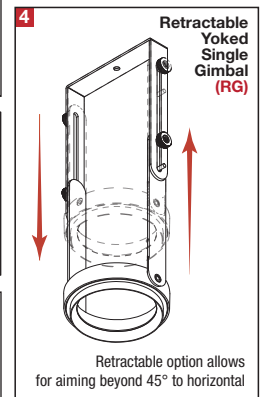

PROJECT	TYPE	CATALOG NUMBER
---------	------	----------------

DESCRIPTION

- Four light recessed accent / downlight - small size
- All steel 18GA construction with powder coat finish
- Trimless insert with 4" x 16" open aperture
- Perforated metal mesh frame for mudding right to the aperture
- Vent holes for cooler operating temperature
- Trimless insert features deep sleeve to conceal inner components
- Insert sleeve removable for maintenance
- **Ceiling Cut-Out - 4.50" x 17.12"**

LAMPS (not included)

- 12V MR16 50W max - Derate Labels Available
- CMHMR16 in 20W or 39W
- LED Retrofit 15W max - Works with SORAA®
- Double gimbal lamp holder with up to 40° x 40° tilt aiming
- Trim mounted double gimbal standard with optional single gimbal flush yoke, regressed yoke or adjusting retractable yoke