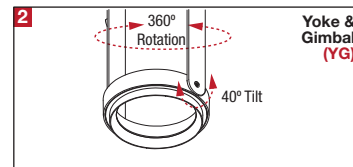

PROJECT	TYPE	CATALOG NUMBER
---------	------	----------------

DESCRIPTION

- Four light recessed accent / downlight - small size
- All steel 18GA construction with powder coat finish
- Trimless insert with 4" x 16" open aperture
- Perforated metal mesh frame for mudding right to the aperture
- Vent holes for cooler operating temperature
- Trimless insert features deep sleeve to conceal inner components
- Insert sleeve removable for maintenance
- **Ceiling Cut-Out - 4.50" x 17.12"**

LAMPS (not included)

- 12V MR16 50W max - Derate Labels Available
- CMHMR16 in 20W or 39W
- LED Retrofit 15W max - Works with SORAA®
- Double gimbal lamp holder with up to 40° x 40° tilt aiming
- Trim mounted double gimbal standard with optional single gimbal flush yoke, regressed yoke or adjusting retractable yoke