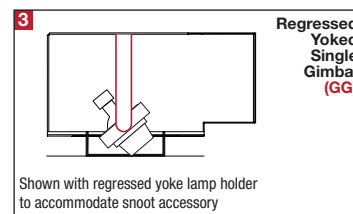

PROJECT	TYPE	CATALOG NUMBER
---------	------	----------------

DESCRIPTION

- Four light recessed accent / downlight - small size
- All steel 18GA construction with powder coat finish
- Trimless insert with 4" x 16" open aperture
- Perforated metal mesh frame for mudding right to the aperture
- Vent holes for cooler operating temperature
- Trimless insert features deep sleeve to conceal inner components
- Insert sleeve removable for maintenance
- **Ceiling Cut-Out - 4.50" x 17.12"**

LAMPS (not included)

- 12V MR16 50W max - Derate Labels Available
- CMHMR16 in 20W or 39W
- LED Retrofit 15W max - Works with SORAA®
- Double gimbal lamp holder with up to 40° x 40° tilt aiming
- Trim mounted double gimbal standard with optional single gimbal flush yoke, regressed yoke or adjusting retractable yoke

ELECTRICAL

- Integral electronic or toroidal transformer, metal halide ballast
- Electrical wiring compartment integrated into housing construction
- Thermal protection
- Easy maintenance access through ceiling opening
- Rated for through-branch wiring
- Dimmable (12V)