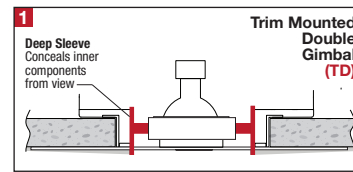

PROJECT	TYPE	CATALOG NUMBER
---------	------	----------------

DESCRIPTION

- Four light recessed accent / downlight - small size
- All steel 18GA construction with powder coat finish
- Trimless insert with 4" x 16" open aperture
- Perforated metal mesh frame for mudding right to the aperture
- Vent holes for cooler operating temperature
- Trimless insert features deep sleeve to conceal inner components
- Insert sleeve removable for maintenance
- **Ceiling Cut-Out - 4.50" x 17.12"**

LAMPS (not included)

- 12V MR16 50W max - Derate Labels Available
- CMHMR16 in 20W or 39W
- LED Retrofit 15W max - Works with SORAA®
- Double gimbal lamp holder with up to 40° x 40° tilt aiming
- Trim mounted double gimbal standard with optional single gimbal flush yoke, regressed yoke or adjusting retractable yoke