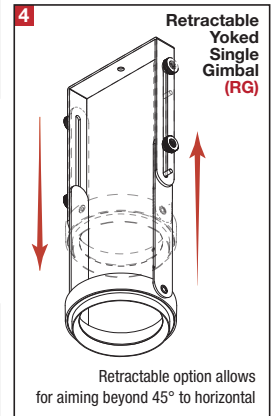

PROJECT	TYPE	CATALOG NUMBER
---------	------	----------------

DESCRIPTION

- Three light recessed accent / downlight - small size
- All steel 18GA construction with powder coat finish
- Trimless insert with 4" x 12" open aperture
- Perforated metal mesh frame for mudding right to the aperture
- Vent holes for cooler operating temperature
- Trimless insert features deep sleeve to conceal inner components
- Insert sleeve removable for maintenance
- **Ceiling Cut-Out - 5.50" x 13.12"**

LAMPS (not included)

- 12V MR16 50W max - Derate Labels Available
- CMHMR16 in 20W or 39W
- LED Retrofit 15W max - Works with SORAA®
- Double gimbal lamp holder with up to 40° x 40° tilt aiming
- Trim mounted double gimbal standard with optional single gimbal flush yoke, regressed yoke or adjusting retractable yoke

ELECTRICAL

- Integral electronic or toroidal transformer, metal halide ballast
- Electrical wiring compartment integrated into housing construction
- Thermal protection
- Easy maintenance access through ceiling opening
- Rated for through-branch wiring
- Dimmable (12V)