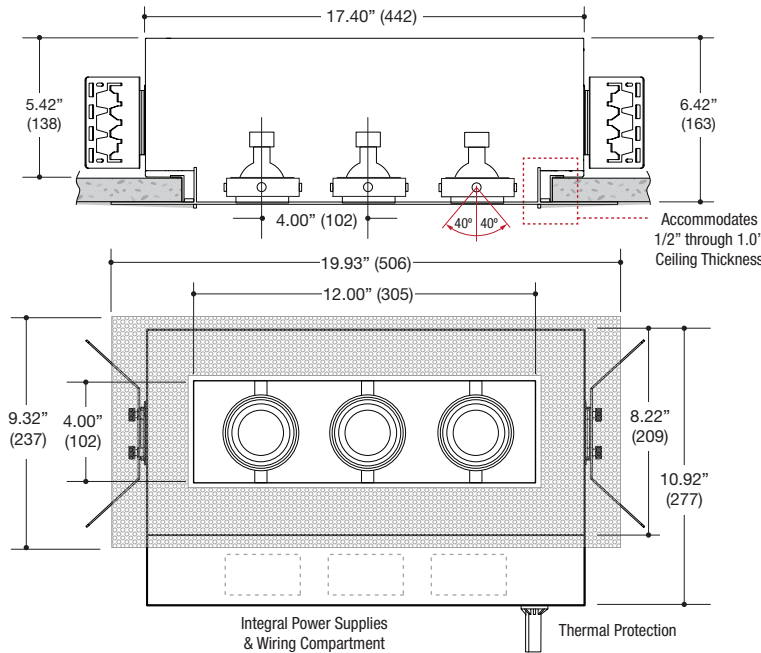

PROJECT	TYPE	CATALOG NUMBER
---------	------	----------------

DESCRIPTION

- Three light recessed accent / downlight - small size
- All steel 18GA construction with powder coat finish
- Trimless insert with 4" x 12" open aperture
- Perforated metal mesh frame for mudding right to the aperture
- Vent holes for cooler operating temperature
- Trimless insert features deep sleeve to conceal inner components
- Insert sleeve removable for maintenance
- **Ceiling Cut-Out - 5.50" x 13.12"**

LAMPS (not included)

- 12V MR16 50W max - Derate Labels Available
- CMHMR16 in 20W or 39W
- LED Retrofit 15W max - Works with SORAA®
- Double gimbal lamp holder with up to 40° x 40° tilt aiming
- Trim mounted double gimbal standard with optional single gimbal flush yoke, regressed yoke or adjusting retractable yoke

ELECTRICAL

- Integral electronic or toroidal transformer, metal halide ballast
- Electrical wiring compartment integrated into housing construction
- Thermal protection
- Easy maintenance access through ceiling opening
- Rated for through-branch wiring
- Dimmable (12V)