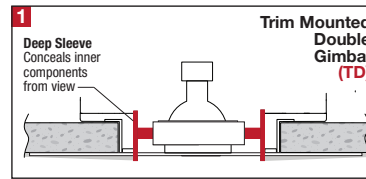

PROJECT	TYPE	CATALOG NUMBER
---------	------	----------------

DESCRIPTION

- Three light recessed accent / downlight - small size
- All steel 18GA construction with powder coat finish
- Trimless insert with 4" x 12" open aperture
- Perforated metal mesh frame for mudding right to the aperture
- Vent holes for cooler operating temperature
- Trimless insert features deep sleeve to conceal inner components
- Insert sleeve removable for maintenance
- **Ceiling Cut-Out - 5.50" x 13.12"**

LAMPS (not included)

- 12V MR16 50W max - Derate Labels Available
- CMHMR16 in 20W or 39W
- LED Retrofit 15W max - Works with SORAA®
- Double gimbal lamp holder with up to 40° x 40° tilt aiming
- Trim mounted double gimbal standard with optional single gimbal flush yoke, regressed yoke or adjusting retractable yoke

ELECTRICAL

- Integral electronic or toroidal transformer, metal halide ballast
- Electrical wiring compartment integrated into housing construction
- Thermal protection
- Easy maintenance access through ceiling opening
- Rated for through-branch wiring
- Dimmable (12V)