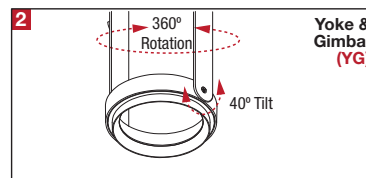

PROJECT	TYPE	CATALOG NUMBER
---------	------	----------------

DESCRIPTION

- Three light recessed accent / downlight - small size
- All steel 18GA construction with powder coat finish
- Trimless insert with 4" x 12" open aperture
- Perforated metal mesh frame for mudding right to the aperture
- Vent holes for cooler operating temperature
- Trimless insert features deep sleeve to conceal inner components
- Insert sleeve removable for maintenance
- **Ceiling Cut-Out - 5.50" x 13.12"**

LAMPS (not included)

- 12V MR16 50W max - Derate Labels Available
- CMHMR16 in 20W or 39W
- LED Retrofit 15W max - Works with SORAA®
- Double gimbal lamp holder with up to 40° x 40° tilt aiming
- Trim mounted double gimbal standard with optional single gimbal flush yoke, regressed yoke or adjusting retractable yoke