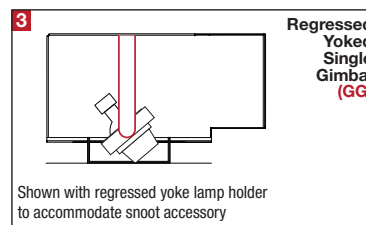

PROJECT	TYPE	CATALOG NUMBER
---------	------	----------------

DESCRIPTION

- Three light recessed accent / downlight - small size
- All steel 18GA construction with powder coat finish
- Trimless insert with 4" x 12" open aperture
- Perforated metal mesh frame for mudding right to the aperture
- Vent holes for cooler operating temperature
- Trimless insert features deep sleeve to conceal inner components
- Insert sleeve removable for maintenance
- **Ceiling Cut-Out - 5.50" x 13.12"**

LAMPS (not included)

- 12V MR16 50W max - Derate Labels Available
- CMHMR16 in 20W or 39W
- LED Retrofit 15W max - Works with SORAA®
- Double gimbal lamp holder with up to 40° x 40° tilt aiming
- Trim mounted double gimbal standard with optional single gimbal flush yoke, regressed yoke or adjusting retractable yoke

ELECTRICAL

- Integral electronic or toroidal transformer, metal halide ballast
- Electrical wiring compartment integrated into housing construction
- Thermal protection
- Easy maintenance access through ceiling opening
- Rated for through-branch wiring
- Dimmable (12V)