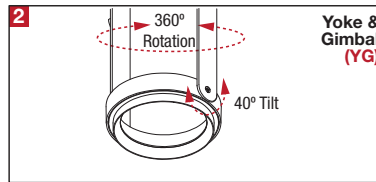

PROJECT	TYPE	CATALOG NUMBER
---------	------	----------------

DESCRIPTION

- One light recessed accent / downlight - small size
- All steel 18GA construction with powder coat finish
- Trimless insert with 4" x 4" open aperture
- Perforated metal mesh frame for mudding right to the aperture
- Vent holes for cooler operating temperature
- Trimless insert features deep sleeve to conceal inner components
- Insert sleeve removable for maintenance
- **Ceiling Cut-Out - 4.50" x 5.12"**

LAMPS (not included)

- 12V MR16 50W max - Derate Labels Available
- CMHMR16 in 20W or 39W
- LED Retrofit 15W max - Works with SORAA®
- Double gimbal lamp holder with up to 40° x 40° tilt aiming
- Trim mounted double gimbal standard with optional single gimbal flush yoke, regressed yoke or adjusting retractable yoke