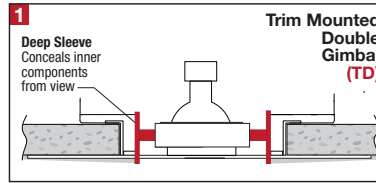

PROJECT	TYPE	CATALOG NUMBER
---------	------	----------------

DESCRIPTION

- One light recessed accent / downlight - small size
- All steel 18GA construction with powder coat finish
- Trimless insert with 4" x 4" open aperture
- Perforated metal mesh frame for mudding right to the aperture
- Vent holes for cooler operating temperature
- Trimless insert features deep sleeve to conceal inner components
- Insert sleeve removable for maintenance
- **Ceiling Cut-Out - 4.50" x 5.12"**

LAMPS (not included)

- 12V MR16 50W max - Derate Labels Available
- CMHMR16 in 20W or 39W
- LED Retrofit 15W max - Works with SORAA®
- Double gimbal lamp holder with up to 40° x 40° tilt aiming
- Trim mounted double gimbal standard with optional single gimbal flush yoke, regressed yoke or adjusting retractable yoke

ELECTRICAL

- Integral electronic or toroidal transformer, metal halide ballast
- Electrical wiring compartment integrated into housing construction
- Thermal protection
- Easy maintenance access through ceiling opening
- Rated for through-branch wiring
- Dimmable (12V)