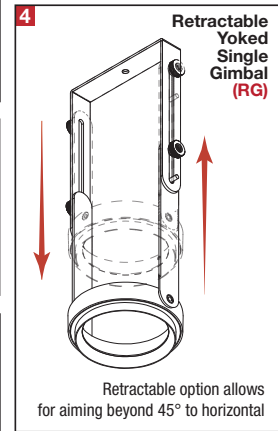

PROJECT	TYPE	CATALOG NUMBER
---------	------	----------------

DESCRIPTION

- One light recessed accent / downlight - small size
- All steel 18GA construction with powder coat finish
- Trimless insert with 4" x 4" open aperture
- Perforated metal mesh frame for mudding right to the aperture
- Vent holes for cooler operating temperature
- Trimless insert features deep sleeve to conceal inner components
- Insert sleeve removable for maintenance
- **Ceiling Cut-Out - 4.50" x 5.12"**

LAMPS (not included)

- 12V MR16 50W max - Derate Labels Available
- CMHMR16 in 20W or 39W
- LED Retrofit 15W max - Works with SORAA®
- Double gimbal lamp holder with up to 40° x 40° tilt aiming
- Trim mounted double gimbal standard with optional single gimbal flush yoke, regressed yoke or adjusting retractable yoke

ELECTRICAL

- Integral electronic or toroidal transformer, metal halide ballast
- Electrical wiring compartment integrated into housing construction
- Thermal protection
- Easy maintenance access through ceiling opening
- Rated for through-branch wiring
- Dimmable (12V)