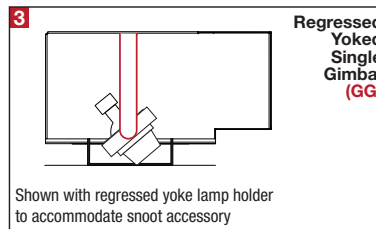

PROJECT	TYPE	CATALOG NUMBER
---------	------	----------------

DESCRIPTION

- One light recessed accent / downlight - small size
- All steel 18GA construction with powder coat finish
- Trimless insert with 4" x 4" open aperture
- Perforated metal mesh frame for mudding right to the aperture
- Vent holes for cooler operating temperature
- Trimless insert features deep sleeve to conceal inner components
- Insert sleeve removable for maintenance
- **Ceiling Cut-Out - 4.50" x 5.12"**

LAMPS (not included)

- 12V MR16 50W max - Derate Labels Available
- CMHMR16 in 20W or 39W
- LED Retrofit 15W max - Works with SORAA®
- Double gimbal lamp holder with up to 40° x 40° tilt aiming
- Trim mounted double gimbal standard with optional single gimbal flush yoke, regressed yoke or adjusting retractable yoke

ELECTRICAL

- Integral electronic or toroidal transformer, metal halide ballast
- Electrical wiring compartment integrated into housing construction
- Thermal protection
- Easy maintenance access through ceiling opening
- Rated for through-branch wiring
- Dimmable (12V)