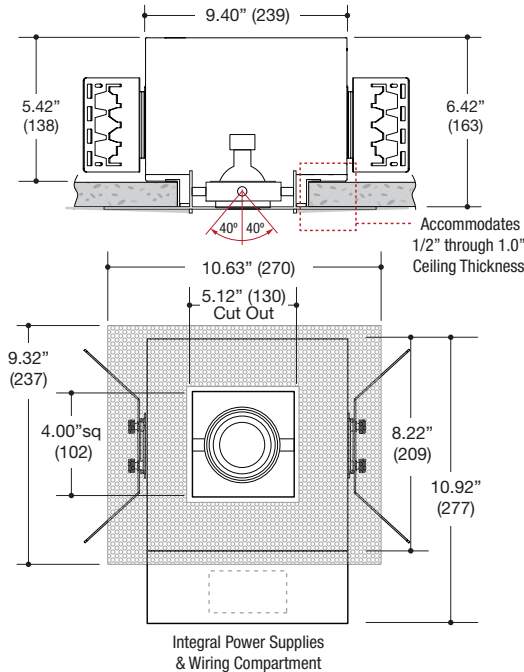

PROJECT	TYPE	CATALOG NUMBER
---------	------	----------------

DESCRIPTION

- One light recessed accent / downlight - small size
- All steel 18GA construction with powder coat finish
- Trimless insert with 4" x 4" open aperture
- Perforated metal mesh frame for mudding right to the aperture
- Vent holes for cooler operating temperature
- Trimless insert features deep sleeve to conceal inner components
- Insert sleeve removable for maintenance
- **Ceiling Cut-Out - 4.50" x 5.12"**

LAMPS (not included)

- 12V MR16 50W max - Derate Labels Available
- CMHMR16 in 20W or 39W
- LED Retrofit 15W max - Works with SORAA®
- Double gimbal lamp holder with up to 40° x 40° tilt aiming
- Trim mounted double gimbal standard with optional single gimbal flush yoke, regressed yoke or adjusting retractable yoke