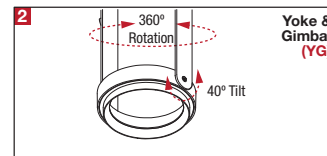

PROJECT	TYPE	CATALOG NUMBER
---------	------	----------------

DESCRIPTION

- Four light recessed accent / downlight - medium size
- All steel 18GA construction with powder coat finish
- 1" Trim flange with 5" x 20" open aperture
- Trim flange removable for maintenance
- Vent holes for cooler operating temperature
- Trim features deep sleeve to conceal inner components
- **Ceiling Cut-Out - 6.12" x 21.12"**

LAMPS (not included)

- T4 GU6.5 lamps in 20W or 39W - Derate Labels Available
- Integral aluminum reflectors in narrow, medium, and wide beams
- Accepts up to 2 or more optical accessories, dependent on lamp
- Double gimbal lamp holder with up to 40° x 40° tilt aiming
- Trim mounted double gimbal standard with optional single gimbal flush yoke, regressed yoke or adjusting retractable yoke