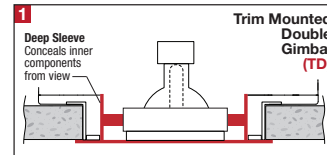

PROJECT	TYPE	CATALOG NUMBER
---------	------	----------------

DESCRIPTION

- Four light recessed accent / downlight - medium size
- All steel 18GA construction with powder coat finish
- 1" Trim flange with 5" x 20" open aperture
- Trim flange removable for maintenance
- Vent holes for cooler operating temperature
- Trim features deep sleeve to conceal inner components
- **Ceiling Cut-Out - 6.12" x 21.12"**

LAMPS (not included)

- T4 GU6.5 lamps in 20W or 39W - Derate Labels Available
- Integral aluminum reflectors in narrow, medium, and wide beams
- Accepts up to 2 or more optical accessories, dependent on lamp
- Double gimbal lamp holder with up to 40° x 40° tilt aiming
- Trim mounted double gimbal standard with optional single gimbal flush yoke, regressed yoke or adjusting retractable yoke