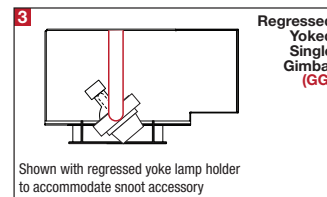

PROJECT	TYPE	CATALOG NUMBER
---------	------	----------------

DESCRIPTION

- Four light recessed accent / downlight - medium size
- All steel 18GA construction with powder coat finish
- 1" Trim flange with 5" x 20" open aperture
- Trim flange removable for maintenance
- Vent holes for cooler operating temperature
- Trim features deep sleeve to conceal inner components
- **Ceiling Cut-Out - 6.12" x 21.12"**

LAMPS (not included)

- T4 GU6.5 lamps in 20W or 39W - Derate Labels Available
- Integral aluminum reflectors in narrow, medium, and wide beams
- Accepts up to 2 or more optical accessories, dependent on lamp
- Double gimbal lamp holder with up to 40° x 40° tilt aiming
- Trim mounted double gimbal standard with optional single gimbal flush yoke, regressed yoke or adjusting retractable yoke

ELECTRICAL

- Integral electronic metal halide ballast
- Electrical wiring compartment integrated into housing construction
- Thermal protection
- Easy maintenance access through ceiling opening
- Rated for through-branch wiring