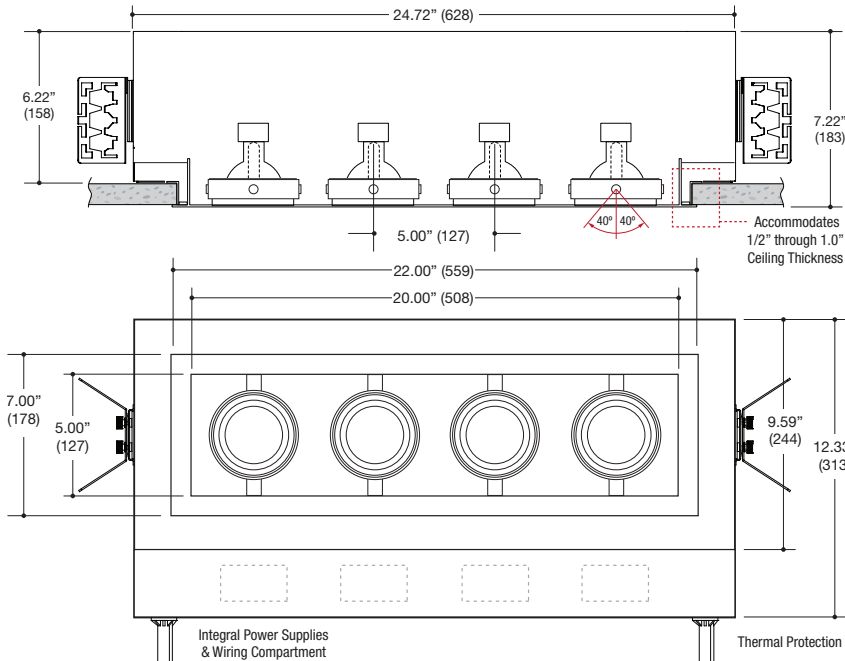

PROJECT	TYPE	CATALOG NUMBER
---------	------	----------------

DESCRIPTION

- Four light recessed accent / downlight - medium size
- All steel 18GA construction with powder coat finish
- 1" Trim flange with 5" x 20" open aperture
- Trim flange removable for maintenance
- Vent holes for cooler operating temperature
- Trim features deep sleeve to conceal inner components
- **Ceiling Cut-Out - 6.12" x 21.12"**

LAMPS (not included)

- T4 GU6.5 lamps in 20W or 39W - Derate Labels Available
- Integral aluminum reflectors in narrow, medium, and wide beams
- Accepts up to 2 or more optical accessories, dependent on lamp
- Double gimbal lamp holder with up to 40° x 40° tilt aiming
- Trim mounted double gimbal standard with optional single gimbal flush yoke, regressed yoke or adjusting retractable yoke

ELECTRICAL

- Integral electronic metal halide ballast
- Electrical wiring compartment integrated into housing construction
- Thermal protection
- Easy maintenance access through ceiling opening
- Rated for through-branch wiring