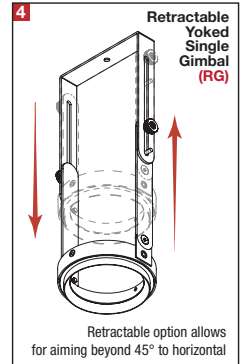

PROJECT	TYPE	CATALOG NUMBER
---------	------	----------------

DESCRIPTION

- Four light recessed accent / downlight - medium size
- All steel 18GA construction with powder coat finish
- 1" Trim flange with 5" x 20" open aperture
- Trim flange removable for maintenance
- Vent holes for cooler operating temperature
- Trim features deep sleeve to conceal inner components
- **Ceiling Cut-Out - 6.12" x 21.12"**

LAMPS (not included)

- T4 GU6.5 lamps in 20W or 39W - Derate Labels Available
- Integral aluminum reflectors in narrow, medium, and wide beams
- Accepts up to 2 or more optical accessories, dependent on lamp
- Double gimbal lamp holder with up to 40° x 40° tilt aiming
- Trim mounted double gimbal standard with optional single gimbal flush yoke, regressed yoke or adjusting retractable yoke