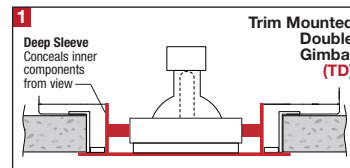

PROJECT	TYPE	CATALOG NUMBER
---------	------	----------------

DESCRIPTION

- Two light recessed accent / downlight - medium size
- All steel 18GA construction with powder coat finish
- 1" Trim flange with 5" x 10" open aperture
- Trim flange removable for maintenance
- Vent holes for cooler operating temperature
- Trim features deep sleeve to conceal inner components
- **Ceiling Cut-Out - 6.12" x 11.12"**

LAMPS (not included)

- T4 GU6.5 lamps in 20W or 39W - Derate Labels Available
- Integral aluminum reflectors in narrow, medium, and wide beams
- Accepts up to 2 or more optical accessories, dependent on lamp
- Double gimbal lamp holder with up to 40° x 40° tilt aiming
- Trim mounted double gimbal standard with optional single gimbal flush yoke, regressed yoke or adjusting retractable yoke

ELECTRICAL

- Integral electronic metal halide ballast
- Electrical wiring compartment integrated into housing construction
- Thermal protection
- Easy maintenance access through ceiling opening
- Rated for through-branch wiring