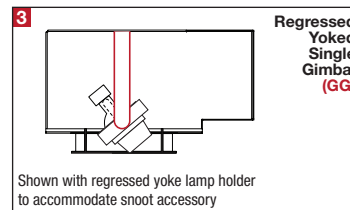

PROJECT	TYPE	CATALOG NUMBER
---------	------	----------------

DESCRIPTION

- Two light recessed accent / downlight - medium size
- All steel 18GA construction with powder coat finish
- 1" Trim flange with 5" x 10" open aperture
- Trim flange removable for maintenance
- Vent holes for cooler operating temperature
- Trim features deep sleeve to conceal inner components
- **Ceiling Cut-Out - 6.12" x 11.12"**

LAMPS (not included)

- T4 GU6.5 lamps in 20W or 39W - Derate Labels Available
- Integral aluminum reflectors in narrow, medium, and wide beams
- Accepts up to 2 or more optical accessories, dependent on lamp
- Double gimbal lamp holder with up to 40° x 40° tilt aiming
- Trim mounted double gimbal standard with optional single gimbal flush yoke, regressed yoke or adjusting retractable yoke

ELECTRICAL

- Integral electronic metal halide ballast
- Electrical wiring compartment integrated into housing construction
- Thermal protection
- Easy maintenance access through ceiling opening
- Rated for through-branch wiring