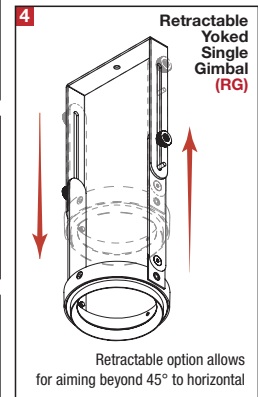

PROJECT	TYPE	CATALOG NUMBER
---------	------	----------------

DESCRIPTION

- Two light recessed accent / downlight - medium size
- All steel 18GA construction with powder coat finish
- 1" Trim flange with 5" x 10" open aperture
- Trim flange removable for maintenance
- Vent holes for cooler operating temperature
- Trim features deep sleeve to conceal inner components
- **Ceiling Cut-Out - 6.12" x 11.12"**

LAMPS (not included)

- T4 GU6.5 lamps in 20W or 39W - Derate Labels Available
- Integral aluminum reflectors in narrow, medium, and wide beams
- Accepts up to 2 or more optical accessories, dependent on lamp
- Double gimbal lamp holder with up to 40° x 40° tilt aiming
- Trim mounted double gimbal standard with optional single gimbal flush yoke, regressed yoke or adjusting retractable yoke