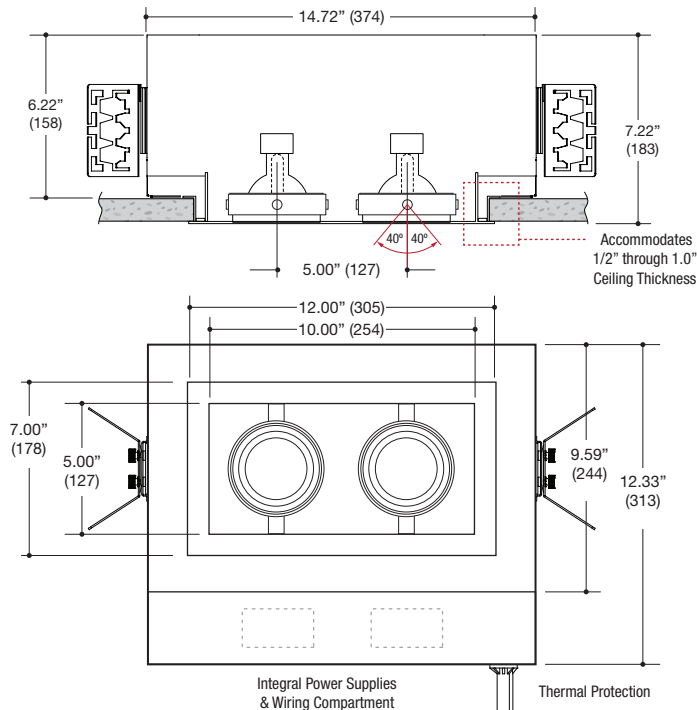

PROJECT	TYPE	CATALOG NUMBER
---------	------	----------------

DESCRIPTION

- Two light recessed accent / downlight - medium size
- All steel 18GA construction with powder coat finish
- 1" Trim flange with 5" x 10" open aperture
- Trim flange removable for maintenance
- Vent holes for cooler operating temperature
- Trim features deep sleeve to conceal inner components
- **Ceiling Cut-Out - 6.12" x 11.12"**

LAMPS (not included)

- T4 GU6.5 lamps in 20W or 39W - Derate Labels Available
- Integral aluminum reflectors in narrow, medium, and wide beams
- Accepts up to 2 or more optical accessories, dependent on lamp
- Double gimbal lamp holder with up to 40° x 40° tilt aiming
- Trim mounted double gimbal standard with optional single gimbal flush yoke, regressed yoke or adjusting retractable yoke

ELECTRICAL

- Integral electronic metal halide ballast
- Electrical wiring compartment integrated into housing construction
- Thermal protection
- Easy maintenance access through ceiling opening
- Rated for through-branch wiring