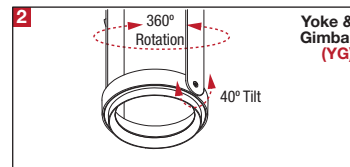

PROJECT	TYPE	CATALOG NUMBER
---------	------	----------------

DESCRIPTION

- Two light recessed accent / downlight - medium size
- All steel 18GA construction with powder coat finish
- 1" Trim flange with 5" x 10" open aperture
- Trim flange removable for maintenance
- Vent holes for cooler operating temperature
- Trim features deep sleeve to conceal inner components
- **Ceiling Cut-Out - 6.12" x 11.12"**

LAMPS (not included)

- T4 GU6.5 lamps in 20W or 39W - Derate Labels Available
- Integral aluminum reflectors in narrow, medium, and wide beams
- Accepts up to 2 or more optical accessories, dependent on lamp
- Double gimbal lamp holder with up to 40° x 40° tilt aiming
- Trim mounted double gimbal standard with optional single gimbal flush yoke, regressed yoke or adjusting retractable yoke