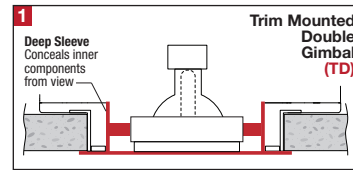

PROJECT	TYPE	CATALOG NUMBER
---------	------	----------------

DESCRIPTION

- One light recessed accent / downlight - medium size
- All steel 18GA construction with powder coat finish
- 1" Trim flange with 5" x 5" open aperture
- Trim flange removable for maintenance
- Vent holes for cooler operating temperature
- Trim features deep sleeve to conceal inner components
- **Ceiling Cut-Out - 6.12" x 6.12"**

LAMPS (not included)

- T4 GU6.5 lamps in 20W or 39W - Derate Labels Available
- Integral aluminum reflectors in narrow, medium, and wide beams
- Accepts up to 2 or more optical accessories, dependent on lamp
- Double gimbal lamp holder with up to 40° x 40° tilt aiming
- Trim mounted double gimbal standard with optional single gimbal flush yoke, regressed yoke or adjusting retractable yoke

ELECTRICAL

- Integral electronic metal halide ballast
- Electrical wiring compartment integrated into housing construction
- Thermal protection
- Easy maintenance access through ceiling opening
- Rated for through-branch wiring