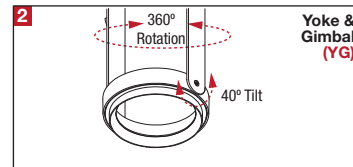

PROJECT	TYPE	CATALOG NUMBER
---------	------	----------------

DESCRIPTION

- One light recessed accent / downlight - medium size
- All steel 18GA construction with powder coat finish
- 1" Trim flange with 5" x 5" open aperture
- Trim flange removable for maintenance
- Vent holes for cooler operating temperature
- Trim features deep sleeve to conceal inner components
- **Ceiling Cut-Out - 6.12" x 6.12"**

LAMPS (not included)

- T4 GU6.5 lamps in 20W or 39W - Derate Labels Available
- Integral aluminum reflectors in narrow, medium, and wide beams
- Accepts up to 2 or more optical accessories, dependent on lamp
- Double gimbal lamp holder with up to 40° x 40° tilt aiming
- Trim mounted double gimbal standard with optional single gimbal flush yoke, regressed yoke or adjusting retractable yoke