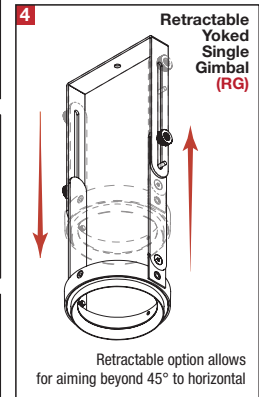

PROJECT	TYPE	CATALOG NUMBER
---------	------	----------------

DESCRIPTION

- One light recessed accent / downlight - medium size
- All steel 18GA construction with powder coat finish
- 1" Trim flange with 5" x 5" open aperture
- Trim flange removable for maintenance
- Vent holes for cooler operating temperature
- Trim features deep sleeve to conceal inner components
- **Ceiling Cut-Out - 6.12" x 6.12"**

LAMPS (not included)

- T4 GU6.5 lamps in 20W or 39W - Derate Labels Available
- Integral aluminum reflectors in narrow, medium, and wide beams
- Accepts up to 2 or more optical accessories, dependent on lamp
- Double gimbal lamp holder with up to 40° x 40° tilt aiming
- Trim mounted double gimbal standard with optional single gimbal flush yoke, regressed yoke or adjusting retractable yoke