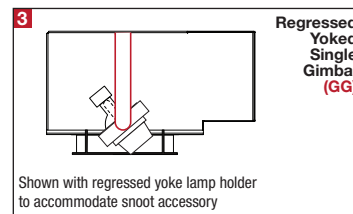

PROJECT	TYPE	CATALOG NUMBER
---------	------	----------------

DESCRIPTION

- One light recessed accent / downlight - medium size
- All steel 18GA construction with powder coat finish
- 1" Trim flange with 5" x 5" open aperture
- Trim flange removable for maintenance
- Vent holes for cooler operating temperature
- Trim features deep sleeve to conceal inner components
- **Ceiling Cut-Out - 6.12" x 6.12"**

LAMPS (not included)

- T4 GU6.5 lamps in 20W or 39W - Derate Labels Available
- Integral aluminum reflectors in narrow, medium, and wide beams
- Accepts up to 2 or more optical accessories, dependent on lamp
- Double gimbal lamp holder with up to 40° x 40° tilt aiming
- Trim mounted double gimbal standard with optional single gimbal flush yoke, regressed yoke or adjusting retractable yoke

ELECTRICAL

- Integral electronic metal halide ballast
- Electrical wiring compartment integrated into housing construction
- Thermal protection
- Easy maintenance access through ceiling opening
- Rated for through-branch wiring