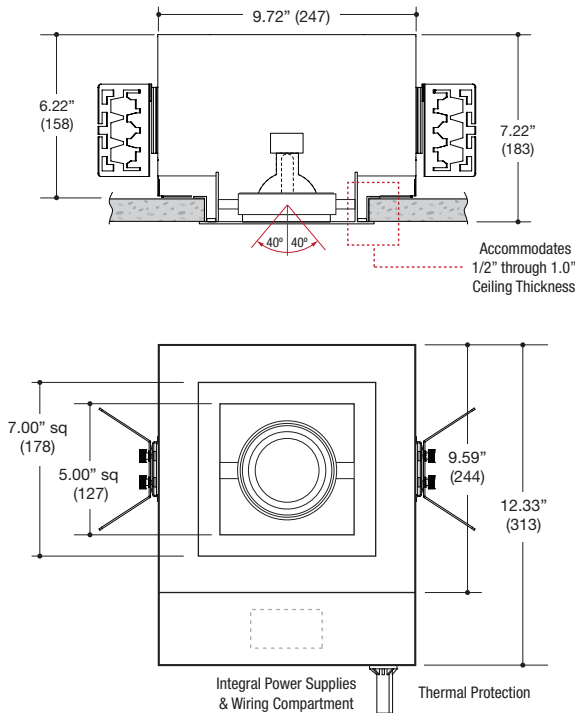

PROJECT	TYPE	CATALOG NUMBER
---------	------	----------------

DESCRIPTION

- One light recessed accent / downlight - medium size
- All steel 18GA construction with powder coat finish
- 1" Trim flange with 5" x 5" open aperture
- Trim flange removable for maintenance
- Vent holes for cooler operating temperature
- Trim features deep sleeve to conceal inner components
- **Ceiling Cut-Out - 6.12" x 6.12"**

LAMPS (not included)

- T4 GU6.5 lamps in 20W or 39W - Derate Labels Available
- Integral aluminum reflectors in narrow, medium, and wide beams
- Accepts up to 2 or more optical accessories, dependent on lamp
- Double gimbal lamp holder with up to 40° x 40° tilt aiming
- Trim mounted double gimbal standard with optional single gimbal flush yoke, regressed yoke or adjusting retractable yoke

ELECTRICAL

- Integral electronic metal halide ballast
- Electrical wiring compartment integrated into housing construction
- Thermal protection
- Easy maintenance access through ceiling opening
- Rated for through-branch wiring