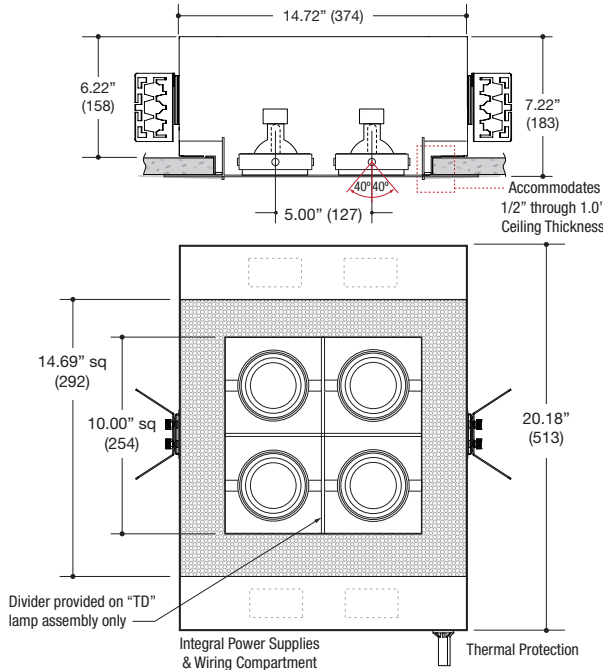

PROJECT	TYPE	CATALOG NUMBER
---------	------	----------------

DESCRIPTION

- Four light square recessed accent / downlight - medium size
- All steel 18GA construction with powder coat finish
- Trimless insert with 10" x 10" open aperture
- Perforated metal mesh frame for mudding right to the aperture
- Vent holes for cooler operating temperature
- Trimless insert features deep sleeve to conceal inner components
- Insert sleeve removable for maintenance
- **Ceiling Cut-Out - 11.12" x 11.12"**

LAMPS (not included)

- T4 GU6.5 lamps in 20W or 39W - Derate Labels Available
- Integral aluminum reflectors in narrow, medium, and wide beams
- Accepts up to 2 or more optical accessories, dependent on lamp
- Double gimbal lamp holder with up to 40° x 40° tilt aiming
- Trim mounted double gimbal standard with optional single gimbal flush yoke, regressed yoke or adjusting retractable yoke

ELECTRICAL

- Integral electronic metal halide ballast
- Electrical wiring compartment integrated into housing construction
- Thermal protection
- Easy maintenance access through ceiling opening
- Rated for through-branch wiring