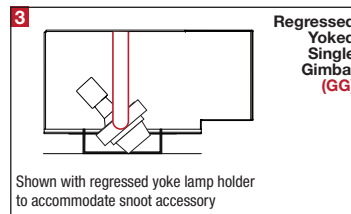

PROJECT	TYPE	CATALOG NUMBER
---------	------	----------------

DESCRIPTION

- Four light square recessed accent / downlight - medium size
- All steel 18GA construction with powder coat finish
- Trimless insert with 10" x 10" open aperture
- Perforated metal mesh frame for mudding right to the aperture
- Vent holes for cooler operating temperature
- Trimless insert features deep sleeve to conceal inner components
- Insert sleeve removable for maintenance
- **Ceiling Cut-Out - 11.12" x 11.12"**

LAMPS (not included)

- T4 GU6.5 lamps in 20W or 39W - Derate Labels Available
- Integral aluminum reflectors in narrow, medium, and wide beams
- Accepts up to 2 or more optical accessories, dependent on lamp
- Double gimbal lamp holder with up to 40° x 40° tilt aiming
- Trim mounted double gimbal standard with optional single gimbal flush yoke, regressed yoke or adjusting retractable yoke

ELECTRICAL

- Integral electronic metal halide ballast
- Electrical wiring compartment integrated into housing construction
- Thermal protection
- Easy maintenance access through ceiling opening
- Rated for through-branch wiring