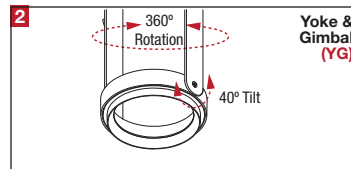

PROJECT	TYPE	CATALOG NUMBER
---------	------	----------------

DESCRIPTION

- Four light square recessed accent / downlight - medium size
- All steel 18GA construction with powder coat finish
- Trimless insert with 10" x 10" open aperture
- Perforated metal mesh frame for mudding right to the aperture
- Vent holes for cooler operating temperature
- Trimless insert features deep sleeve to conceal inner components
- Insert sleeve removable for maintenance
- **Ceiling Cut-Out - 11.12" x 11.12"**

LAMPS (not included)

- T4 GU6.5 lamps in 20W or 39W - Derate Labels Available
- Integral aluminum reflectors in narrow, medium, and wide beams
- Accepts up to 2 or more optical accessories, dependent on lamp
- Double gimbal lamp holder with up to 40° x 40° tilt aiming
- Trim mounted double gimbal standard with optional single gimbal flush yoke, regressed yoke or adjusting retractable yoke