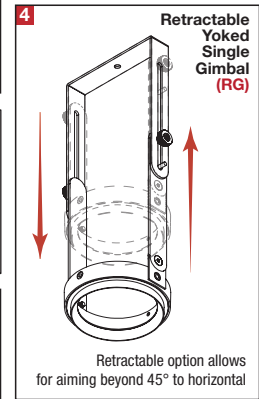

PROJECT	TYPE	CATALOG NUMBER
---------	------	----------------

DESCRIPTION

- Four light square recessed accent / downlight - medium size
- All steel 18GA construction with powder coat finish
- Trimless insert with 10" x 10" open aperture
- Perforated metal mesh frame for mudding right to the aperture
- Vent holes for cooler operating temperature
- Trimless insert features deep sleeve to conceal inner components
- Insert sleeve removable for maintenance
- **Ceiling Cut-Out - 11.12" x 11.12"**

LAMPS (not included)

- T4 GU6.5 lamps in 20W or 39W - Derate Labels Available
- Integral aluminum reflectors in narrow, medium, and wide beams
- Accepts up to 2 or more optical accessories, dependent on lamp
- Double gimbal lamp holder with up to 40° x 40° tilt aiming
- Trim mounted double gimbal standard with optional single gimbal flush yoke, regressed yoke or adjusting retractable yoke