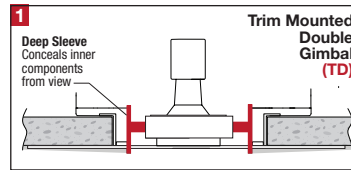

PROJECT	TYPE	CATALOG NUMBER
---------	------	----------------

DESCRIPTION

- Four light square recessed accent / downlight - medium size
- All steel 18GA construction with powder coat finish
- Trimless insert with 10" x 10" open aperture
- Perforated metal mesh frame for mudding right to the aperture
- Vent holes for cooler operating temperature
- Trimless insert features deep sleeve to conceal inner components
- Insert sleeve removable for maintenance
- **Ceiling Cut-Out - 11.12" x 11.12"**

LAMPS (not included)

- T4 GU6.5 lamps in 20W or 39W - Derate Labels Available
- Integral aluminum reflectors in narrow, medium, and wide beams
- Accepts up to 2 or more optical accessories, dependent on lamp
- Double gimbal lamp holder with up to 40° x 40° tilt aiming
- Trim mounted double gimbal standard with optional single gimbal flush yoke, regressed yoke or adjusting retractable yoke