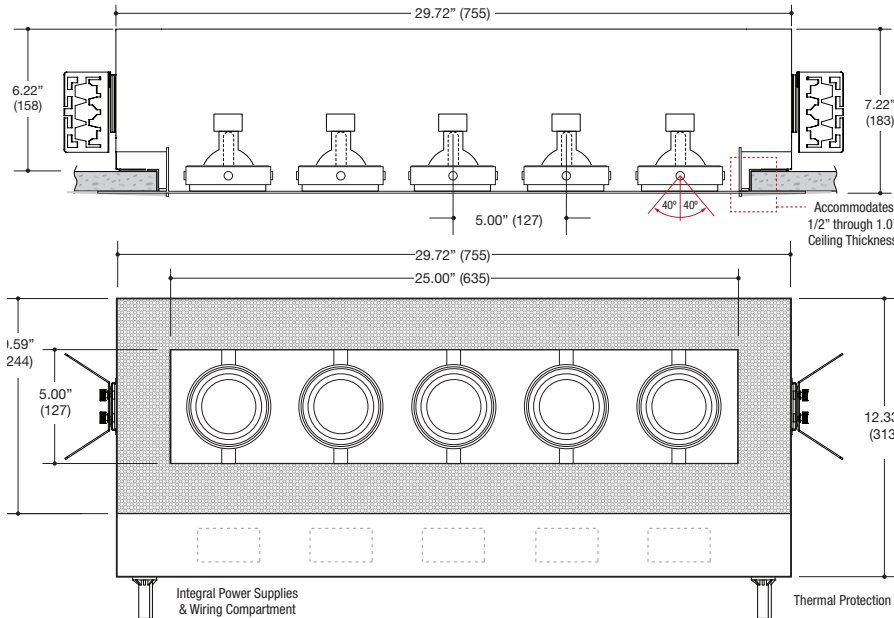

PROJECT	TYPE	CATALOG NUMBER
---------	------	----------------

DESCRIPTION

- Five light recessed accent / downlight - medium size
- All steel 18GA construction with powder coat finish
- Trimless insert with 5" x 25" open aperture
- Perforated metal mesh frame for mudding right to the aperture
- Vent holes for cooler operating temperature
- Trimless insert features deep sleeve to conceal inner components
- Insert sleeve removable for maintenance
- **Ceiling Cut-Out - 6.12" x 26.12"**

LAMPS (not included)

- T4 GU6.5 lamps in 20W or 39W - Derate Labels Available
- Integral aluminum reflectors in narrow, medium, and wide beams
- Accepts up to 2 or more optical accessories, dependent on lamp
- Double gimbal lamp holder with up to 40° x 40° tilt aiming
- Trim mounted double gimbal standard with optional single gimbal flush yoke, regressed yoke or adjusting retractable yoke

ELECTRICAL

- Integral electronic metal halide ballast
- Electrical wiring compartment integrated into housing construction
- Thermal protection
- Easy maintenance access through ceiling opening
- Rated for through-branch wiring