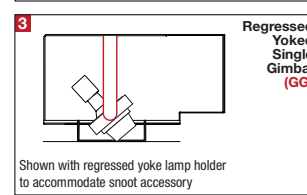

PROJECT	TYPE	CATALOG NUMBER
---------	------	----------------

DESCRIPTION

- Five light recessed accent / downlight - medium size
- All steel 18GA construction with powder coat finish
- Trimless insert with 5" x 25" open aperture
- Perforated metal mesh frame for mudding right to the aperture
- Vent holes for cooler operating temperature
- Trimless insert features deep sleeve to conceal inner components
- Insert sleeve removable for maintenance
- **Ceiling Cut-Out - 6.12" x 26.12"**

LAMPS (not included)

- T4 GU6.5 lamps in 20W or 39W - Derate Labels Available
- Integral aluminum reflectors in narrow, medium, and wide beams
- Accepts up to 2 or more optical accessories, dependent on lamp
- Double gimbal lamp holder with up to 40° x 40° tilt aiming
- Trim mounted double gimbal standard with optional single gimbal flush yoke, regressed yoke or adjusting retractable yoke

ELECTRICAL

- Integral electronic metal halide ballast
- Electrical wiring compartment integrated into housing construction
- Thermal protection
- Easy maintenance access through ceiling opening
- Rated for through-branch wiring