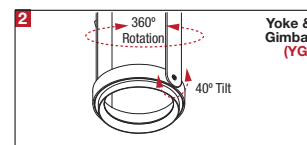

PROJECT	TYPE	CATALOG NUMBER
---------	------	----------------

DESCRIPTION

- Five light recessed accent / downlight - medium size
- All steel 18GA construction with powder coat finish
- Trimless insert with 5" x 25" open aperture
- Perforated metal mesh frame for mudding right to the aperture
- Vent holes for cooler operating temperature
- Trimless insert features deep sleeve to conceal inner components
- Insert sleeve removable for maintenance
- **Ceiling Cut-Out - 6.12" x 26.12"**

LAMPS (not included)

- T4 GU6.5 lamps in 20W or 39W - Derate Labels Available
- Integral aluminum reflectors in narrow, medium, and wide beams
- Accepts up to 2 or more optical accessories, dependent on lamp
- Double gimbal lamp holder with up to 40° x 40° tilt aiming
- Trim mounted double gimbal standard with optional single gimbal flush yoke, regressed yoke or adjusting retractable yoke