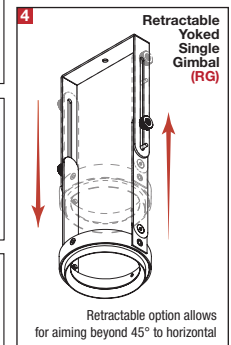

PROJECT	TYPE	CATALOG NUMBER
---------	------	----------------

DESCRIPTION

- Five light recessed accent / downlight - medium size
- All steel 18GA construction with powder coat finish
- Trimless insert with 5" x 25" open aperture
- Perforated metal mesh frame for mudding right to the aperture
- Vent holes for cooler operating temperature
- Trimless insert features deep sleeve to conceal inner components
- Insert sleeve removable for maintenance
- **Ceiling Cut-Out - 6.12" x 26.12"**

LAMPS (not included)

- T4 GU6.5 lamps in 20W or 39W - Derate Labels Available
- Integral aluminum reflectors in narrow, medium, and wide beams
- Accepts up to 2 or more optical accessories, dependent on lamp
- Double gimbal lamp holder with up to 40° x 40° tilt aiming
- Trim mounted double gimbal standard with optional single gimbal flush yoke, regressed yoke or adjusting retractable yoke