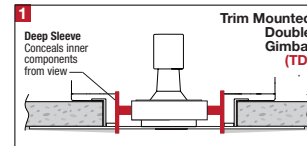

PROJECT	TYPE	CATALOG NUMBER
---------	------	----------------

DESCRIPTION

- Five light recessed accent / downlight - medium size
- All steel 18GA construction with powder coat finish
- Trimless insert with 5" x 25" open aperture
- Perforated metal mesh frame for mudding right to the aperture
- Vent holes for cooler operating temperature
- Trimless insert features deep sleeve to conceal inner components
- Insert sleeve removable for maintenance
- **Ceiling Cut-Out - 6.12" x 26.12"**

LAMPS (not included)

- T4 GU6.5 lamps in 20W or 39W - Derate Labels Available
- Integral aluminum reflectors in narrow, medium, and wide beams
- Accepts up to 2 or more optical accessories, dependent on lamp
- Double gimbal lamp holder with up to 40° x 40° tilt aiming
- Trim mounted double gimbal standard with optional single gimbal flush yoke, regressed yoke or adjusting retractable yoke

ELECTRICAL

- Integral electronic metal halide ballast
- Electrical wiring compartment integrated into housing construction
- Thermal protection
- Easy maintenance access through ceiling opening
- Rated for through-branch wiring