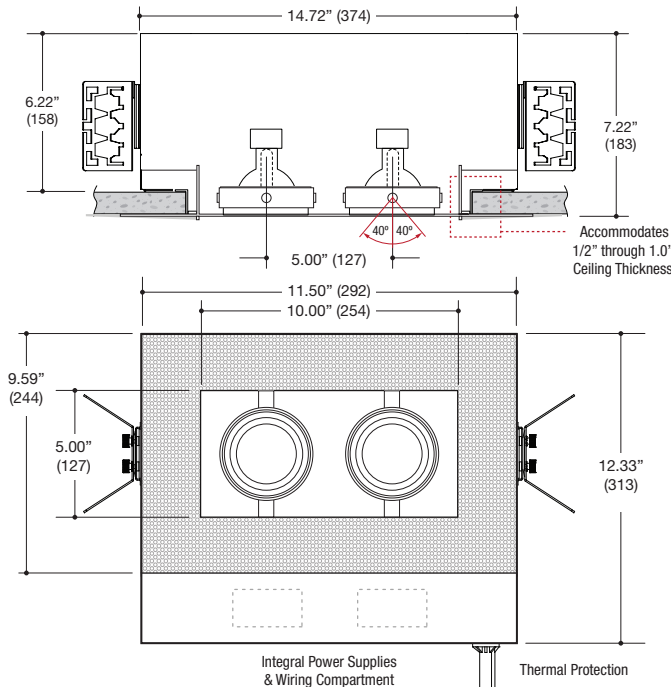

PROJECT	TYPE	CATALOG NUMBER
---------	------	----------------

DESCRIPTION

- Two light recessed accent / downlight - medium size
- All steel 18GA construction with powder coat finish
- Trimless insert with 5" x 10" open aperture
- Perforated metal mesh frame for mudding right to the aperture
- Vent holes for cooler operating temperature
- Trimless insert features deep sleeve to conceal inner components
- Insert sleeve removable for maintenance
- **Ceiling Cut-Out - 6.12" x 11.12"**

LAMPS (not included)

- T4 GU6.5 lamps in 20W or 39W - Derate Labels Available
- Integral aluminum reflectors in narrow, medium, and wide beams
- Accepts up to 2 or more optical accessories, dependent on lamp
- Double gimbal lamp holder with up to 40° x 40° tilt aiming
- Trim mounted double gimbal standard with optional single gimbal flush yoke, regressed yoke or adjusting retractable yoke

ELECTRICAL

- Integral electronic metal halide ballast
- Electrical wiring compartment integrated into housing construction
- Thermal protection
- Easy maintenance access through ceiling opening
- Rated for through-branch wiring