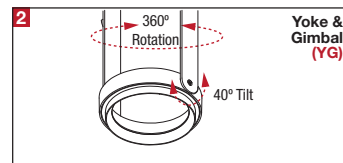

PROJECT	TYPE	CATALOG NUMBER
---------	------	----------------

DESCRIPTION

- Two light recessed accent / downlight - medium size
- All steel 18GA construction with powder coat finish
- Trimless insert with 5" x 10" open aperture
- Perforated metal mesh frame for mudding right to the aperture
- Vent holes for cooler operating temperature
- Trimless insert features deep sleeve to conceal inner components
- Insert sleeve removable for maintenance
- **Ceiling Cut-Out - 6.12" x 11.12"**

LAMPS (not included)

- T4 GU6.5 lamps in 20W or 39W - Derate Labels Available
- Integral aluminum reflectors in narrow, medium, and wide beams
- Accepts up to 2 or more optical accessories, dependent on lamp
- Double gimbal lamp holder with up to 40° x 40° tilt aiming
- Trim mounted double gimbal standard with optional single gimbal flush yoke, regressed yoke or adjusting retractable yoke