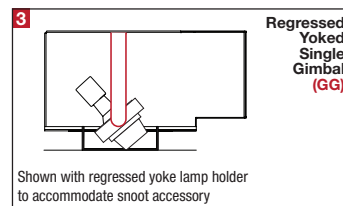

PROJECT	TYPE	CATALOG NUMBER
---------	------	----------------

DESCRIPTION

- Two light recessed accent / downlight - medium size
- All steel 18GA construction with powder coat finish
- Trimless insert with 5" x 10" open aperture
- Perforated metal mesh frame for mudding right to the aperture
- Vent holes for cooler operating temperature
- Trimless insert features deep sleeve to conceal inner components
- Insert sleeve removable for maintenance
- **Ceiling Cut-Out - 6.12" x 11.12"**

LAMPS (not included)

- T4 GU6.5 lamps in 20W or 39W - Derate Labels Available
- Integral aluminum reflectors in narrow, medium, and wide beams
- Accepts up to 2 or more optical accessories, dependent on lamp
- Double gimbal lamp holder with up to 40° x 40° tilt aiming
- Trim mounted double gimbal standard with optional single gimbal flush yoke, regressed yoke or adjusting retractable yoke

ELECTRICAL

- Integral electronic metal halide ballast
- Electrical wiring compartment integrated into housing construction
- Thermal protection
- Easy maintenance access through ceiling opening
- Rated for through-branch wiring