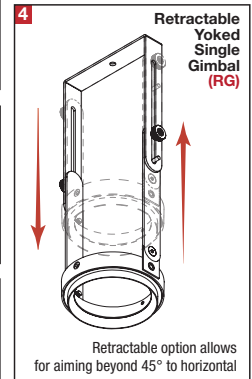

PROJECT	TYPE	CATALOG NUMBER
---------	------	----------------

DESCRIPTION

- Two light recessed accent / downlight - medium size
- All steel 18GA construction with powder coat finish
- Trimless insert with 5" x 10" open aperture
- Perforated metal mesh frame for mudding right to the aperture
- Vent holes for cooler operating temperature
- Trimless insert features deep sleeve to conceal inner components
- Insert sleeve removable for maintenance
- **Ceiling Cut-Out - 6.12" x 11.12"**

LAMPS (not included)

- T4 GU6.5 lamps in 20W or 39W - Derate Labels Available
- Integral aluminum reflectors in narrow, medium, and wide beams
- Accepts up to 2 or more optical accessories, dependent on lamp
- Double gimbal lamp holder with up to 40° x 40° tilt aiming
- Trim mounted double gimbal standard with optional single gimbal flush yoke, regressed yoke or adjusting retractable yoke