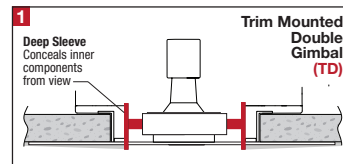

PROJECT	TYPE	CATALOG NUMBER
---------	------	----------------

DESCRIPTION

- Two light recessed accent / downlight - medium size
- All steel 18GA construction with powder coat finish
- Trimless insert with 5" x 10" open aperture
- Perforated metal mesh frame for mudding right to the aperture
- Vent holes for cooler operating temperature
- Trimless insert features deep sleeve to conceal inner components
- Insert sleeve removable for maintenance
- **Ceiling Cut-Out - 6.12" x 11.12"**

LAMPS (not included)

- T4 GU6.5 lamps in 20W or 39W - Derate Labels Available
- Integral aluminum reflectors in narrow, medium, and wide beams
- Accepts up to 2 or more optical accessories, dependent on lamp
- Double gimbal lamp holder with up to 40° x 40° tilt aiming
- Trim mounted double gimbal standard with optional single gimbal flush yoke, regressed yoke or adjusting retractable yoke

ELECTRICAL

- Integral electronic metal halide ballast
- Electrical wiring compartment integrated into housing construction
- Thermal protection
- Easy maintenance access through ceiling opening
- Rated for through-branch wiring