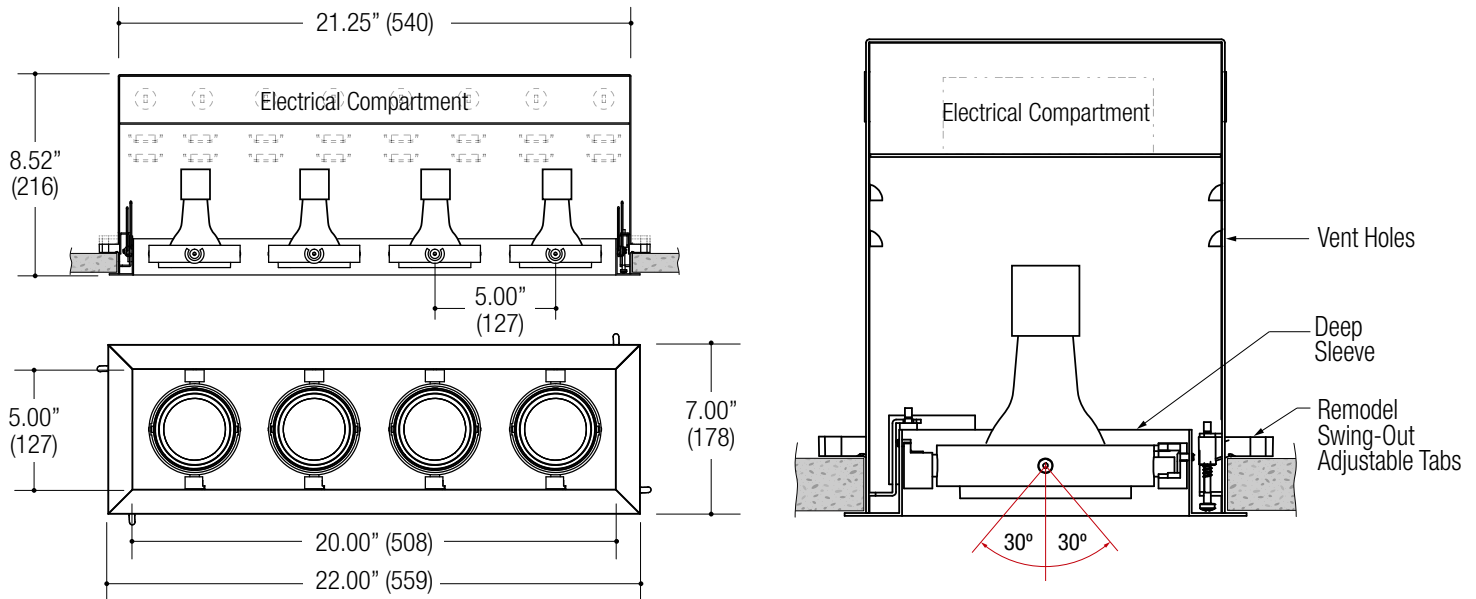

### DESCRIPTION

- Four light recessed accent / downlight - medium size
- All steel 18GA construction with powder coat finish
- 1" Trim flange with 5.00" x 20.00" open aperture
- Trim flange removable for maintenance
- Vent holes for cooler operating temperature
- Deep sleeve to conceal inner components
- **Ceiling Cut-Out - 6.70" x 21.25" Important! No Larger**

### MOUNTING

- Trim collar is secured using adjustable swing out tabs
- For installation in drywall, wood, stone, acoustic tile, or other ceiling types
- Adjust for 1/2" through 1.0" ceiling thickness