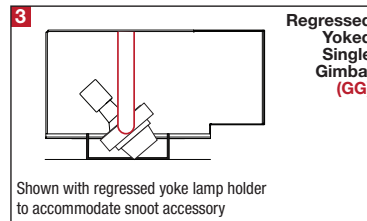

PROJECT	TYPE	CATALOG NUMBER
---------	------	----------------

DESCRIPTION

- Four light square recessed accent / downlight - medium size
- All steel 18GA construction with powder coat finish
- 1" Trim flange with 10" x 10" open aperture
- Trim flange removable for maintenance
- Vent holes for cooler operating temperature
- Trim features deep sleeve to conceal inner components
- **Ceiling Cut-Out - 11.12" x 11.12"**

LAMPS (not included)

- 120V PAR20 Halogen 50W max - Derate Labels Available
- PAR20MH 20W or 39W
- Accepts up to 2 or more optical accessories, dependent on lamp
- Double gimbal lamp holder with up to 40° x 40° tilt aiming
- Trim mounted double gimbal standard with optional single gimbal flush yoke, regressed yoke or adjusting retractable yoke

ELECTRICAL

- Integral metal halide ballast (no power supply for line voltage lamps)
- Electrical wiring compartment integrated into housing construction
- Thermal protection
- Easy maintenance access through ceiling opening
- Rated for through-branch wiring
- Dimmable (line voltage only)