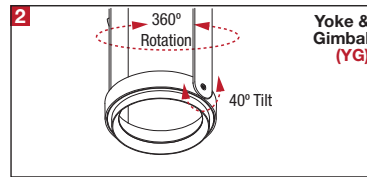

PROJECT	TYPE	CATALOG NUMBER
---------	------	----------------

DESCRIPTION

- Four light square recessed accent / downlight - medium size
- All steel 18GA construction with powder coat finish
- 1" Trim flange with 10" x 10" open aperture
- Trim flange removable for maintenance
- Vent holes for cooler operating temperature
- Trim features deep sleeve to conceal inner components
- **Ceiling Cut-Out - 11.12" x 11.12"**

LAMPS (not included)

- 120V PAR20 Halogen 50W max - Derate Labels Available
- PAR20MH 20W or 39W
- Accepts up to 2 or more optical accessories, dependent on lamp
- Double gimbal lamp holder with up to 40° x 40° tilt aiming
- Trim mounted double gimbal standard with optional single gimbal flush yoke, regressed yoke or adjusting retractable yoke