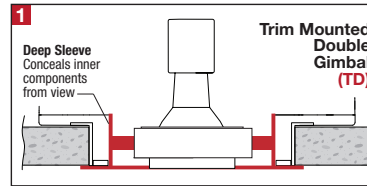

PROJECT	TYPE	CATALOG NUMBER
---------	------	----------------

DESCRIPTION

- Four light square recessed accent / downlight - medium size
- All steel 18GA construction with powder coat finish
- 1" Trim flange with 10" x 10" open aperture
- Trim flange removable for maintenance
- Vent holes for cooler operating temperature
- Trim features deep sleeve to conceal inner components
- **Ceiling Cut-Out - 11.12" x 11.12"**

LAMPS (not included)

- 120V PAR20 Halogen 50W max - Derate Labels Available
- PAR20MH 20W or 39W
- Accepts up to 2 or more optical accessories, dependent on lamp
- Double gimbal lamp holder with up to 40° x 40° tilt aiming
- Trim mounted double gimbal standard with optional single gimbal flush yoke, regressed yoke or adjusting retractable yoke

ELECTRICAL

- Integral metal halide ballast (no power supply for line voltage lamps)
- Electrical wiring compartment integrated into housing construction
- Thermal protection
- Easy maintenance access through ceiling opening
- Rated for through-branch wiring
- Dimmable (line voltage only)