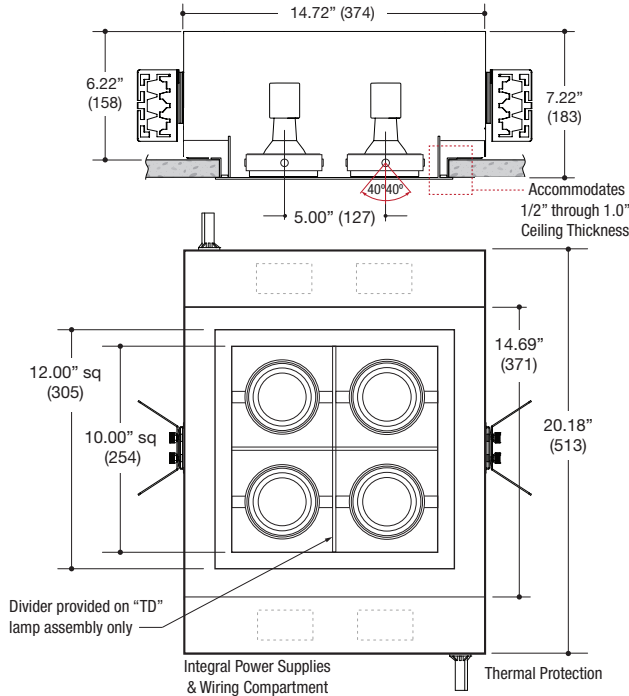

PROJECT	TYPE	CATALOG NUMBER
---------	------	----------------

DESCRIPTION

- Four light square recessed accent / downlight - medium size
- All steel 18GA construction with powder coat finish
- 1" Trim flange with 10" x 10" open aperture
- Trim flange removable for maintenance
- Vent holes for cooler operating temperature
- Trim features deep sleeve to conceal inner components
- **Ceiling Cut-Out - 11.12" x 11.12"**

LAMPS (not included)

- 120V PAR20 Halogen 50W max - Derate Labels Available
- PAR20MH 20W or 39W
- Accepts up to 2 or more optical accessories, dependent on lamp
- Double gimbal lamp holder with up to 40° x 40° tilt aiming
- Trim mounted double gimbal standard with optional single gimbal flush yoke, regressed yoke or adjusting retractable yoke

ELECTRICAL

- Integral metal halide ballast (no power supply for line voltage lamps)
- Electrical wiring compartment integrated into housing construction
- Thermal protection
- Easy maintenance access through ceiling opening
- Rated for through-branch wiring
- Dimmable (line voltage only)