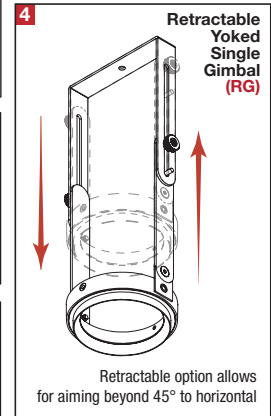

PROJECT	TYPE	CATALOG NUMBER
---------	------	----------------

DESCRIPTION

- Four light square recessed accent / downlight - medium size
- All steel 18GA construction with powder coat finish
- 1" Trim flange with 10" x 10" open aperture
- Trim flange removable for maintenance
- Vent holes for cooler operating temperature
- Trim features deep sleeve to conceal inner components
- **Ceiling Cut-Out - 11.12" x 11.12"**

LAMPS (not included)

- 120V PAR20 Halogen 50W max - Derate Labels Available
- PAR20MH 20W or 39W
- Accepts up to 2 or more optical accessories, dependent on lamp
- Double gimbal lamp holder with up to 40° x 40° tilt aiming
- Trim mounted double gimbal standard with optional single gimbal flush yoke, regressed yoke or adjusting retractable yoke

ELECTRICAL

- Integral metal halide ballast (no power supply for line voltage lamps)
- Electrical wiring compartment integrated into housing construction
- Thermal protection
- Easy maintenance access through ceiling opening
- Rated for through-branch wiring
- Dimmable (line voltage only)