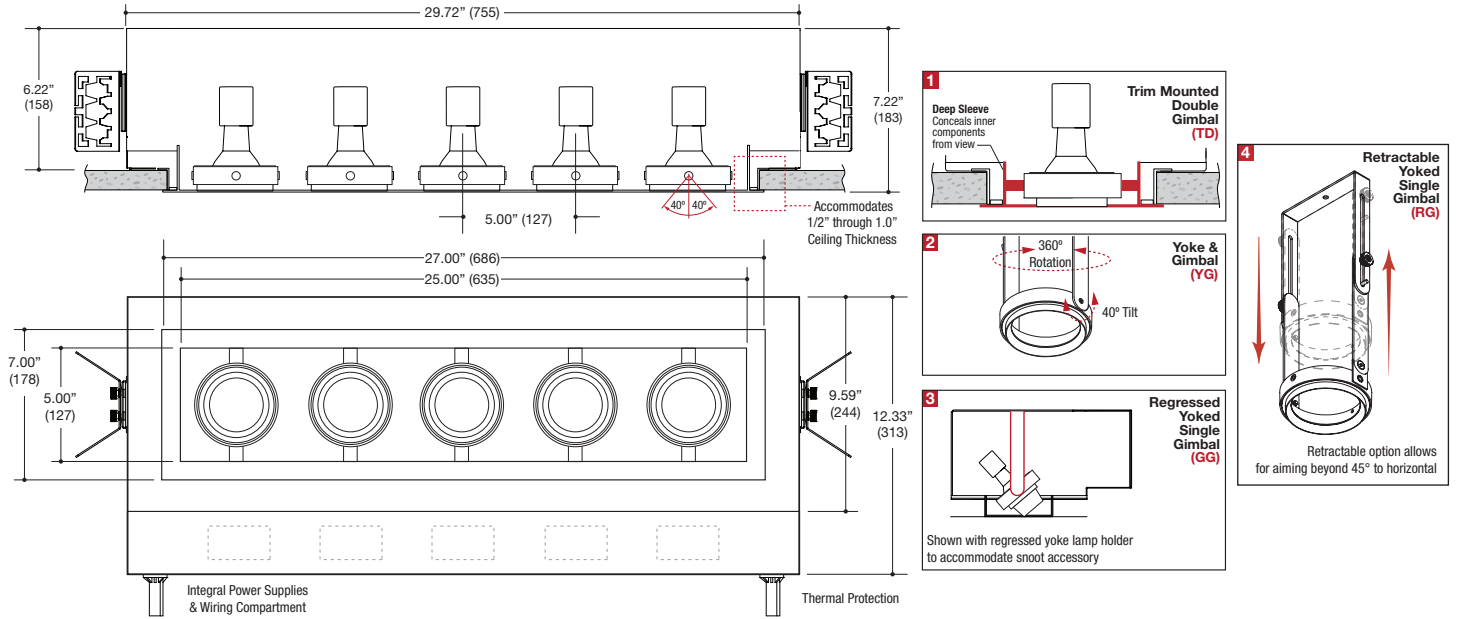

PROJECT	TYPE	CATALOG NUMBER
---------	------	----------------

DESCRIPTION

- Five light recessed accent / downlight - medium size
- All steel 18GA construction with powder coat finish
- 1" Trim flange with 5" x 25" open aperture
- Trim flange removable for maintenance
- Vent holes for cooler operating temperature
- Trim features deep sleeve to conceal inner components
- **Ceiling Cut-Out - 6.12" x 26.12"**

LAMPS (not included)

- 120V PAR20 Halogen 50W max - Derate Labels Available
- PAR20MH 20W or 39W
- Accepts up to 2 or more optical accessories, dependent on lamp
- Double gimbal lamp holder with up to 40° x 40° tilt aiming
- Trim mounted double gimbal standard with optional single gimbal flush yoke, regressed yoke or adjusting retractable yoke

ELECTRICAL

- Integral metal halide ballast (no power supply for line voltage lamps)
- Electrical wiring compartment integrated into housing construction
- Thermal protection
- Easy maintenance access through ceiling opening
- Rated for through-branch wiring
- Dimmable (line voltage only)