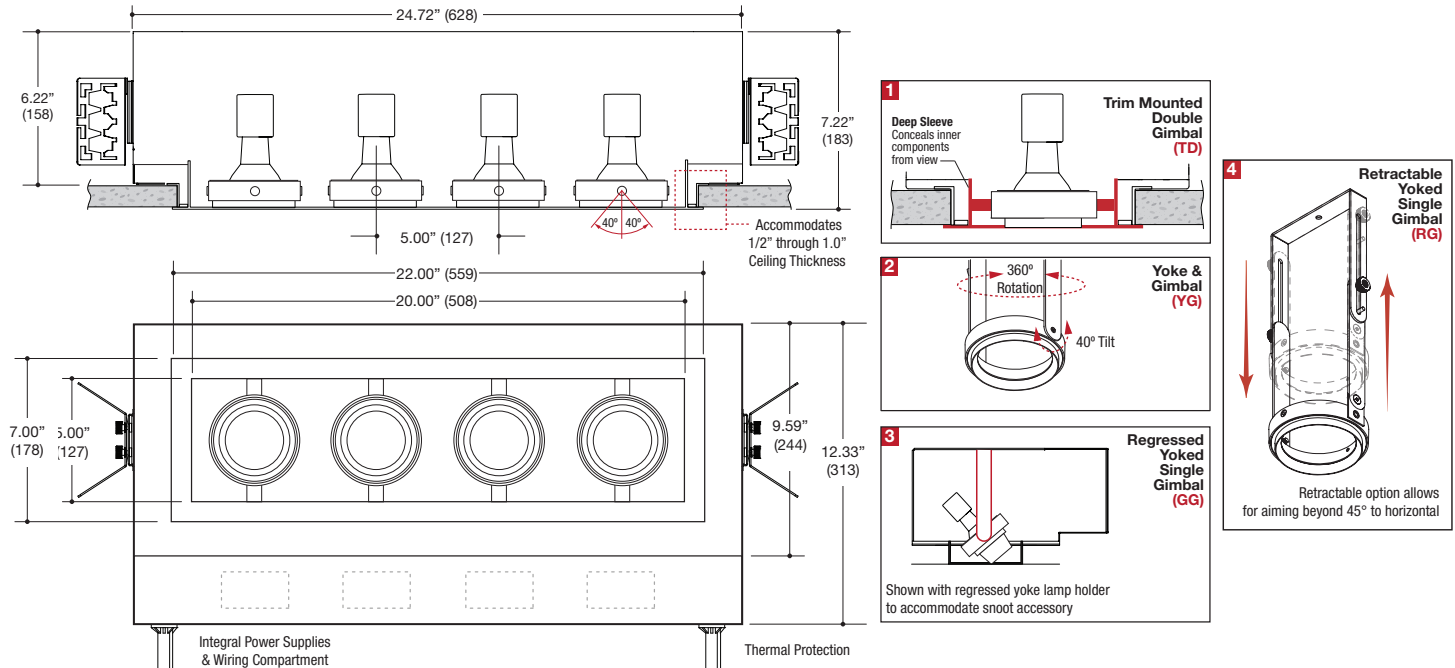

PROJECT	TYPE	CATALOG NUMBER
---------	------	----------------

DESCRIPTION

- Four light recessed accent / downlight - medium size
- All steel 18GA construction with powder coat finish
- 1" Trim flange with 5" x 20" open aperture
- Trim flange removable for maintenance
- Vent holes for cooler operating temperature
- Trim features deep sleeve to conceal inner components
- **Ceiling Cut-Out - 6.12" x 21.12"**

LAMPS (not included)

- 120V PAR20 Halogen 50W max - Derate Labels Available
- PAR20MH 20W or 39W
- Accepts up to 2 or more optical accessories, dependent on lamp
- Double gimbal lamp holder with up to 40° x 40° tilt aiming
- Trim mounted double gimbal standard with optional single gimbal flush yoke, regressed yoke or adjusting retractable yoke

ELECTRICAL

- Integral metal halide ballast (no power supply for line voltage lamps)
- Electrical wiring compartment integrated into housing construction
- Thermal protection
- Easy maintenance access through ceiling opening
- Rated for through-branch wiring
- Dimmable (line voltage only)