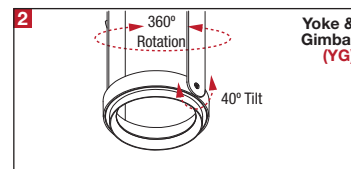

PROJECT	TYPE	CATALOG NUMBER
---------	------	----------------

DESCRIPTION

- Three light recessed accent / downlight - medium size
- All steel 18GA construction with powder coat finish
- 1" Trim flange with 5" x 15" open aperture
- Trim flange removable for maintenance
- Vent holes for cooler operating temperature
- Trim features deep sleeve to conceal inner components
- **Ceiling Cut-Out - 6.12" x 16.12"**

LAMPS (not included)

- 120V PAR20 Halogen 50W max - Derate Labels Available
- PAR20MH 20W or 39W
- Accepts up to 2 or more optical accessories, dependent on lamp
- Double gimbal lamp holder with up to 40° x 40° tilt aiming
- Trim mounted double gimbal standard with optional single gimbal flush yoke, regressed yoke or adjusting retractable yoke