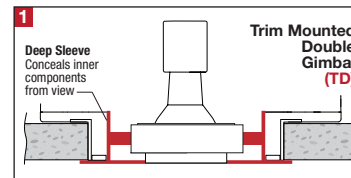

PROJECT	TYPE	CATALOG NUMBER
---------	------	----------------

DESCRIPTION

- Three light recessed accent / downlight - medium size
- All steel 18GA construction with powder coat finish
- 1" Trim flange with 5" x 15" open aperture
- Trim flange removable for maintenance
- Vent holes for cooler operating temperature
- Trim features deep sleeve to conceal inner components
- **Ceiling Cut-Out - 6.12" x 16.12"**

LAMPS (not included)

- 120V PAR20 Halogen 50W max - Derate Labels Available
- PAR20MH 20W or 39W
- Accepts up to 2 or more optical accessories, dependent on lamp
- Double gimbal lamp holder with up to 40° x 40° tilt aiming
- Trim mounted double gimbal standard with optional single gimbal flush yoke, regressed yoke or adjusting retractable yoke