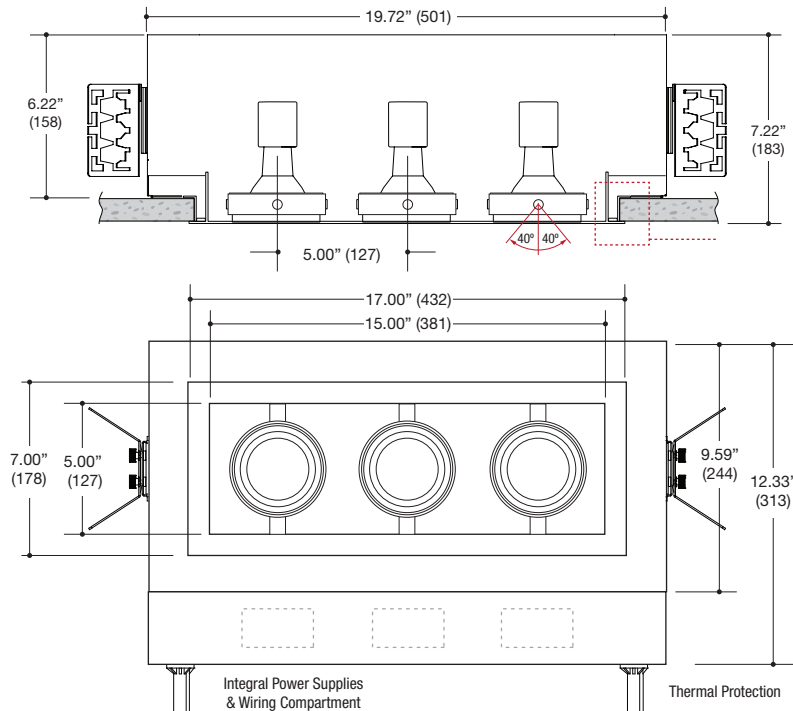

PROJECT	TYPE	CATALOG NUMBER
---------	------	----------------

DESCRIPTION

- Three light recessed accent / downlight - medium size
- All steel 18GA construction with powder coat finish
- 1" Trim flange with 5" x 15" open aperture
- Trim flange removable for maintenance
- Vent holes for cooler operating temperature
- Trim features deep sleeve to conceal inner components
- **Ceiling Cut-Out - 6.12" x 16.12"**

LAMPS (not included)

- 120V PAR20 Halogen 50W max - Derate Labels Available
- PAR20MH 20W or 39W
- Accepts up to 2 or more optical accessories, dependent on lamp
- Double gimbal lamp holder with up to 40° x 40° tilt aiming
- Trim mounted double gimbal standard with optional single gimbal flush yoke, regressed yoke or adjusting retractable yoke

ELECTRICAL

- Integral metal halide ballast (no power supply for line voltage lamps)
- Electrical wiring compartment integrated into housing construction
- Thermal protection
- Easy maintenance access through ceiling opening
- Rated for through-branch wiring
- Dimmable (line voltage only)