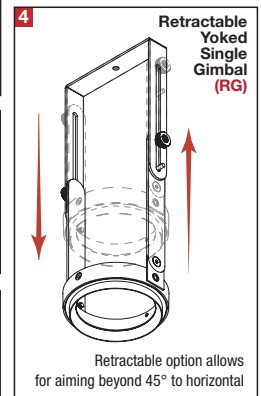

PROJECT	TYPE	CATALOG NUMBER
---------	------	----------------

DESCRIPTION

- Three light recessed accent / downlight - medium size
- All steel 18GA construction with powder coat finish
- 1" Trim flange with 5" x 15" open aperture
- Trim flange removable for maintenance
- Vent holes for cooler operating temperature
- Trim features deep sleeve to conceal inner components
- **Ceiling Cut-Out - 6.12" x 16.12"**

LAMPS (not included)

- 120V PAR20 Halogen 50W max - Derate Labels Available
- PAR20MH 20W or 39W
- Accepts up to 2 or more optical accessories, dependent on lamp
- Double gimbal lamp holder with up to 40° x 40° tilt aiming
- Trim mounted double gimbal standard with optional single gimbal flush yoke, regressed yoke or adjusting retractable yoke

ELECTRICAL

- Integral metal halide ballast (no power supply for line voltage lamps)
- Electrical wiring compartment integrated into housing construction
- Thermal protection
- Easy maintenance access through ceiling opening
- Rated for through-branch wiring
- Dimmable (line voltage only)