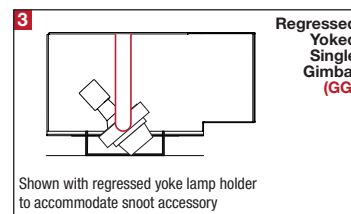

PROJECT	TYPE	CATALOG NUMBER
---------	------	----------------

DESCRIPTION

- Three light recessed accent / downlight - medium size
- All steel 18GA construction with powder coat finish
- 1" Trim flange with 5" x 15" open aperture
- Trim flange removable for maintenance
- Vent holes for cooler operating temperature
- Trim features deep sleeve to conceal inner components
- **Ceiling Cut-Out - 6.12" x 16.12"**

LAMPS (not included)

- 120V PAR20 Halogen 50W max - Derate Labels Available
- PAR20MH 20W or 39W
- Accepts up to 2 or more optical accessories, dependent on lamp
- Double gimbal lamp holder with up to 40° x 40° tilt aiming
- Trim mounted double gimbal standard with optional single gimbal flush yoke, regressed yoke or adjusting retractable yoke

ELECTRICAL

- Integral metal halide ballast (no power supply for line voltage lamps)
- Electrical wiring compartment integrated into housing construction
- Thermal protection
- Easy maintenance access through ceiling opening
- Rated for through-branch wiring
- Dimmable (line voltage only)