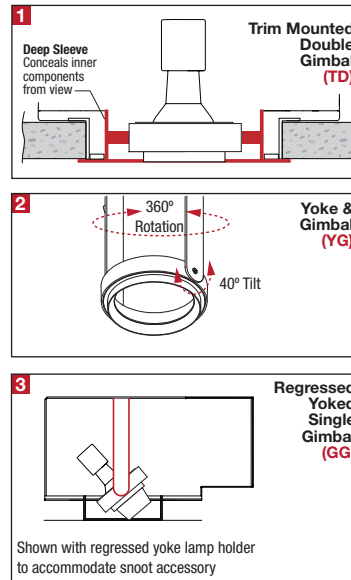

PROJECT	TYPE	CATALOG NUMBER
---------	------	----------------

DESCRIPTION

- Two light recessed accent / downlight - medium size
- All steel 18GA construction with powder coat finish
- 1" Trim flange with 5" x 10" open aperture
- Trim flange removable for maintenance
- Vent holes for cooler operating temperature
- Trim features deep sleeve to conceal inner components
- **Ceiling Cut-Out - 6.12" x 11.12"**

LAMPS (not included)

- 120V PAR20 Halogen 50W max - Derate Labels Available
- PAR20MH 20W or 39W
- Accepts up to 2 or more optical accessories, dependent on lamp
- Double gimbal lamp holder with up to 40° x 40° tilt aiming
- Trim mounted double gimbal standard with optional single gimbal flush yoke, regressed yoke or adjusting retractable yoke

ELECTRICAL

- Integral metal halide ballast (no power supply for line voltage lamps)
- Electrical wiring compartment integrated into housing construction
- Thermal protection
- Easy maintenance access through ceiling opening
- Rated for through-branch wiring
- Dimmable (line voltage only)