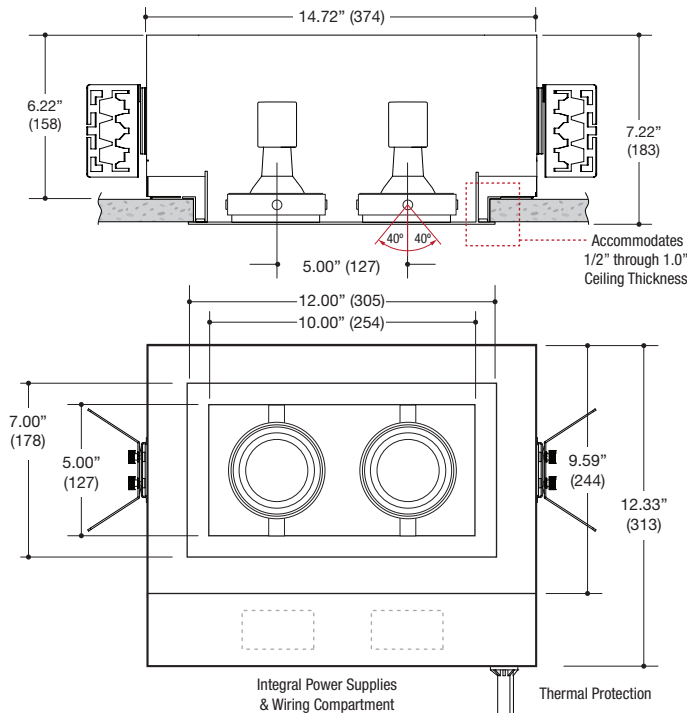

PROJECT	TYPE	CATALOG NUMBER
---------	------	----------------

DESCRIPTION

- Two light recessed accent / downlight - medium size
- All steel 18GA construction with powder coat finish
- 1" Trim flange with 5" x 10" open aperture
- Trim flange removable for maintenance
- Vent holes for cooler operating temperature
- Trim features deep sleeve to conceal inner components
- **Ceiling Cut-Out - 6.12" x 11.12"**

LAMPS (not included)

- 120V PAR20 Halogen 50W max - Derate Labels Available
- PAR20MH 20W or 39W
- Accepts up to 2 or more optical accessories, dependent on lamp
- Double gimbal lamp holder with up to 40° x 40° tilt aiming
- Trim mounted double gimbal standard with optional single gimbal flush yoke, regressed yoke or adjusting retractable yoke

ELECTRICAL

- Integral metal halide ballast (no power supply for line voltage lamps)
- Electrical wiring compartment integrated into housing construction
- Thermal protection
- Easy maintenance access through ceiling opening
- Rated for through-branch wiring
- Dimmable (line voltage only)