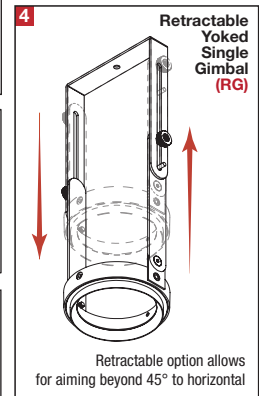

PROJECT	TYPE	CATALOG NUMBER
---------	------	----------------

DESCRIPTION

- Two light recessed accent / downlight - medium size
- All steel 18GA construction with powder coat finish
- 1" Trim flange with 5" x 10" open aperture
- Trim flange removable for maintenance
- Vent holes for cooler operating temperature
- Trim features deep sleeve to conceal inner components
- **Ceiling Cut-Out - 6.12" x 11.12"**

LAMPS (not included)

- 120V PAR20 Halogen 50W max - Derate Labels Available
- PAR20MH 20W or 39W
- Accepts up to 2 or more optical accessories, dependent on lamp
- Double gimbal lamp holder with up to 40° x 40° tilt aiming
- Trim mounted double gimbal standard with optional single gimbal flush yoke, regressed yoke or adjusting retractable yoke

ELECTRICAL

- Integral metal halide ballast (no power supply for line voltage lamps)
- Electrical wiring compartment integrated into housing construction
- Thermal protection
- Easy maintenance access through ceiling opening
- Rated for through-branch wiring
- Dimmable (line voltage only)