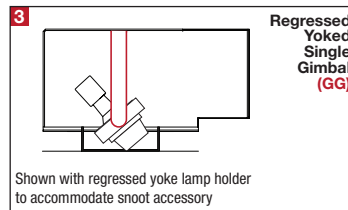

PROJECT	TYPE	CATALOG NUMBER
---------	------	----------------

DESCRIPTION

- One light recessed accent / downlight - medium size
- All steel 18GA construction with powder coat finish
- 1" Trim flange with 5" x 5" open aperture
- Trim flange removable for maintenance
- Vent holes for cooler operating temperature
- Trim features deep sleeve to conceal inner components
- **Ceiling Cut-Out - 6.12" x 6.12"**

LAMPS (not included)

- 120V PAR20 Halogen 50W max - Derate Labels Available
- PAR20MH 20W or 39W
- Accepts up to 2 or more optical accessories, dependent on lamp
- Double gimbal lamp holder with up to 40° x 40° tilt aiming
- Trim mounted double gimbal standard with optional single gimbal flush yoke, regressed yoke or adjusting retractable yoke

ELECTRICAL

- Integral metal halide ballast (no power supply for line voltage lamps)
- Electrical wiring compartment integrated into housing construction
- Thermal protection
- Easy maintenance access through ceiling opening
- Rated for through-branch wiring
- Dimmable (line voltage only)