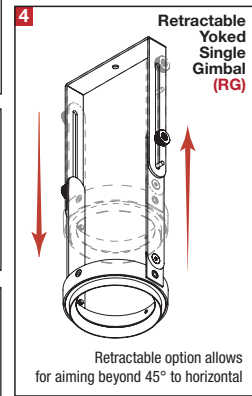

PROJECT	TYPE	CATALOG NUMBER
---------	------	----------------

DESCRIPTION

- One light recessed accent / downlight - medium size
- All steel 18GA construction with powder coat finish
- 1" Trim flange with 5" x 5" open aperture
- Trim flange removable for maintenance
- Vent holes for cooler operating temperature
- Trim features deep sleeve to conceal inner components
- **Ceiling Cut-Out - 6.12" x 6.12"**

LAMPS (not included)

- 120V PAR20 Halogen 50W max - Derate Labels Available
- PAR20MH 20W or 39W
- Accepts up to 2 or more optical accessories, dependent on lamp
- Double gimbal lamp holder with up to 40° x 40° tilt aiming
- Trim mounted double gimbal standard with optional single gimbal flush yoke, regressed yoke or adjusting retractable yoke

ELECTRICAL

- Integral metal halide ballast (no power supply for line voltage lamps)
- Electrical wiring compartment integrated into housing construction
- Thermal protection
- Easy maintenance access through ceiling opening
- Rated for through-branch wiring
- Dimmable (line voltage only)