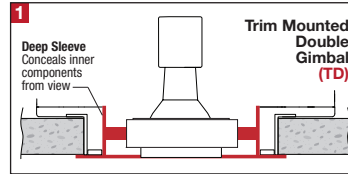

PROJECT	TYPE	CATALOG NUMBER
---------	------	----------------

DESCRIPTION

- One light recessed accent / downlight - medium size
- All steel 18GA construction with powder coat finish
- 1" Trim flange with 5" x 5" open aperture
- Trim flange removable for maintenance
- Vent holes for cooler operating temperature
- Trim features deep sleeve to conceal inner components
- **Ceiling Cut-Out - 6.12" x 6.12"**

LAMPS (not included)

- 120V PAR20 Halogen 50W max - Derate Labels Available
- PAR20MH 20W or 39W
- Accepts up to 2 or more optical accessories, dependent on lamp
- Double gimbal lamp holder with up to 40° x 40° tilt aiming
- Trim mounted double gimbal standard with optional single gimbal flush yoke, regressed yoke or adjusting retractable yoke

ELECTRICAL

- Integral metal halide ballast (no power supply for line voltage lamps)
- Electrical wiring compartment integrated into housing construction
- Thermal protection
- Easy maintenance access through ceiling opening
- Rated for through-branch wiring
- Dimmable (line voltage only)