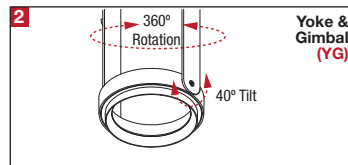

PROJECT	TYPE	CATALOG NUMBER
---------	------	----------------

DESCRIPTION

- One light recessed accent / downlight - medium size
- All steel 18GA construction with powder coat finish
- 1" Trim flange with 5" x 5" open aperture
- Trim flange removable for maintenance
- Vent holes for cooler operating temperature
- Trim features deep sleeve to conceal inner components
- **Ceiling Cut-Out - 6.12" x 6.12"**

LAMPS (not included)

- 120V PAR20 Halogen 50W max - Derate Labels Available
- PAR20MH 20W or 39W
- Accepts up to 2 or more optical accessories, dependent on lamp
- Double gimbal lamp holder with up to 40° x 40° tilt aiming
- Trim mounted double gimbal standard with optional single gimbal flush yoke, regressed yoke or adjusting retractable yoke