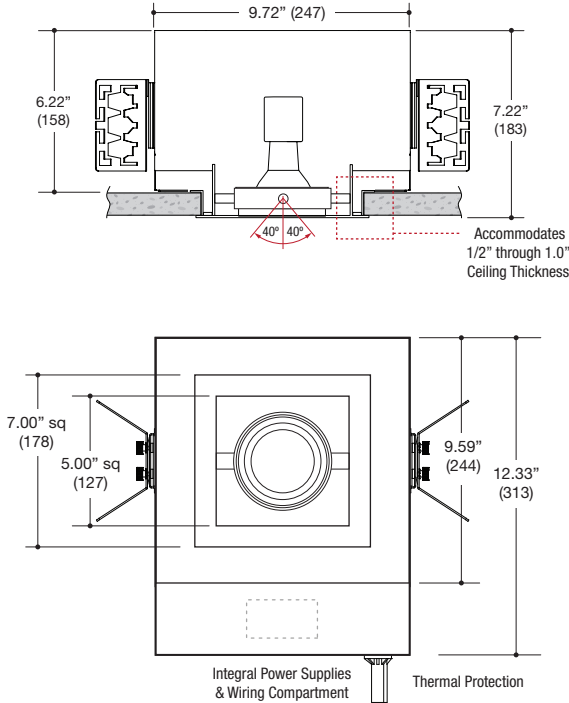

PROJECT	TYPE	CATALOG NUMBER
---------	------	----------------

DESCRIPTION

- One light recessed accent / downlight - medium size
- All steel 18GA construction with powder coat finish
- 1" Trim flange with 5" x 5" open aperture
- Trim flange removable for maintenance
- Vent holes for cooler operating temperature
- Trim features deep sleeve to conceal inner components
- **Ceiling Cut-Out - 6.12" x 6.12"**

LAMPS (not included)

- 120V PAR20 Halogen 50W max - Derate Labels Available
- PAR20MH 20W or 39W
- Accepts up to 2 or more optical accessories, dependent on lamp
- Double gimbal lamp holder with up to 40° x 40° tilt aiming
- Trim mounted double gimbal standard with optional single gimbal flush yoke, regressed yoke or adjusting retractable yoke

ELECTRICAL

- Integral metal halide ballast (no power supply for line voltage lamps)
- Electrical wiring compartment integrated into housing construction
- Thermal protection
- Easy maintenance access through ceiling opening
- Rated for through-branch wiring
- Dimmable (line voltage only)