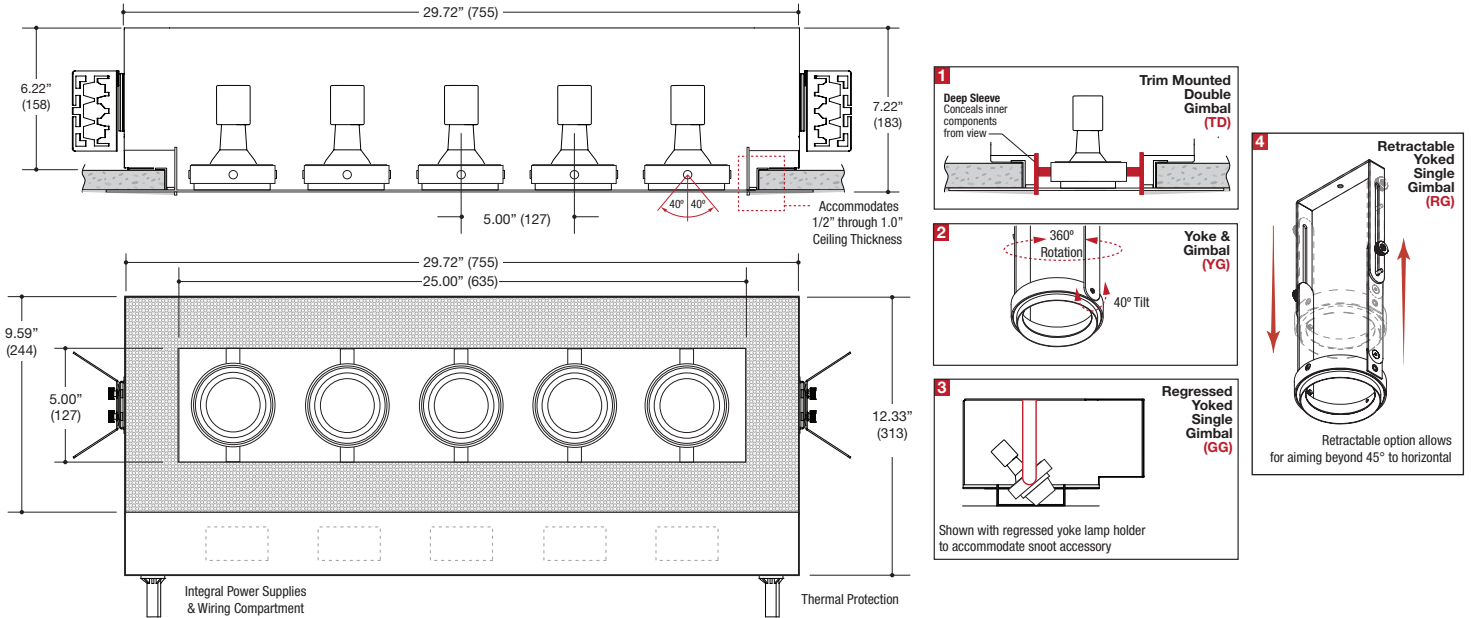

PROJECT	TYPE	CATALOG NUMBER
---------	------	----------------

DESCRIPTION

- Five light recessed accent / downlight - medium size
- All steel 18GA construction with powder coat finish
- Trimless insert with 5" x 25" open aperture
- Perforated metal mesh frame for mudding right to the aperture
- Vent holes for cooler operating temperature
- Trimless insert features deep sleeve to conceal inner components
- Insert sleeve removable for maintenance
- **Ceiling Cut-Out - 6.12" x 26.12"**

LAMPS (not included)

- 120V PAR20 Halogen 50W max - Derate Labels Available
- PAR20MH 20W or 39W
- Accepts up to 2 or more optical accessories, dependent on lamp
- Double gimbal lamp holder with up to 40° x 40° tilt aiming
- Trim mounted double gimbal standard with optional single gimbal flush yoke, regressed yoke or adjusting retractable yoke

ELECTRICAL

- Integral metal halide ballast (no power supply for line voltage lamps)
- Electrical wiring compartment integrated into housing construction
- Thermal protection
- Easy maintenance access through ceiling opening
- Rated for through-branch wiring
- Dimmable (line voltage only)