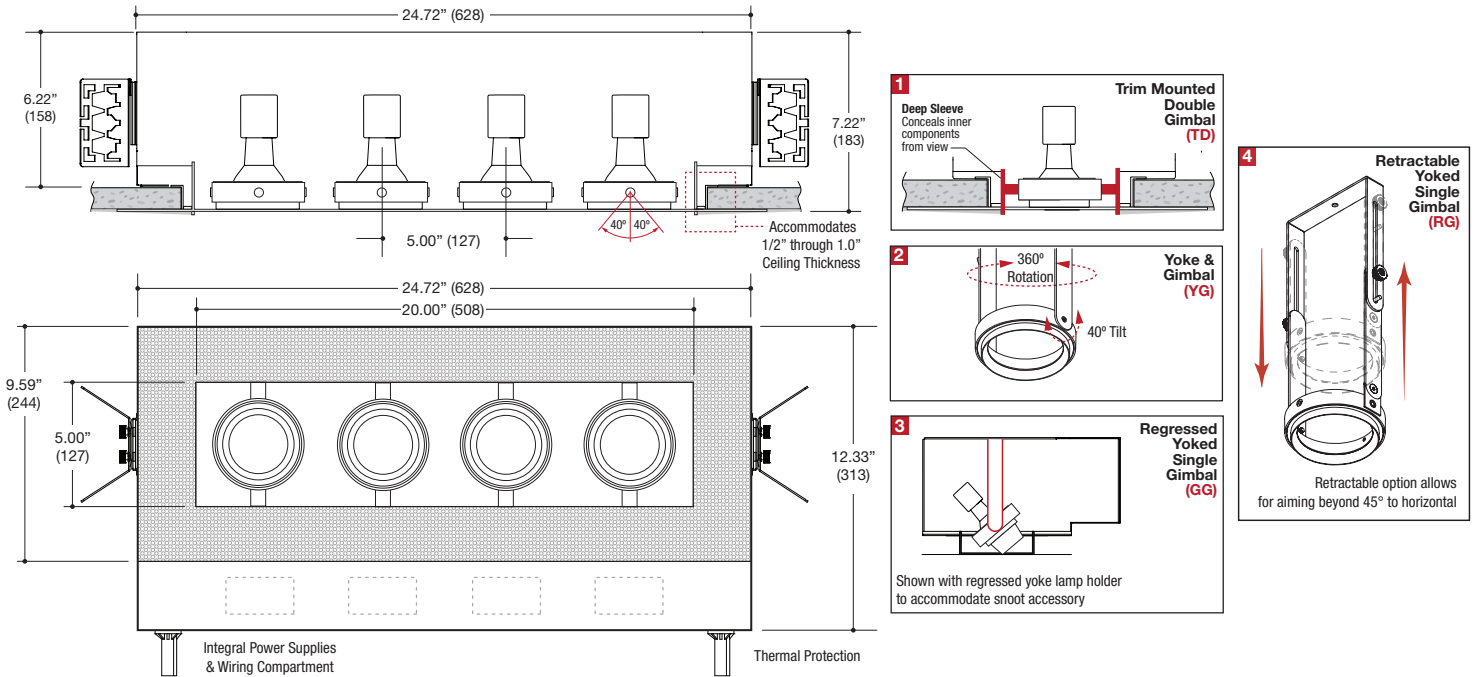

| | | |
|---------|------|----------------|
| PROJECT | TYPE | CATALOG NUMBER |
|---------|------|----------------|

DESCRIPTION

- Four light recessed accent / downlight - medium size
- All steel 18GA construction with powder coat finish
- Trimless insert with 5" x 20" open aperture
- Perforated metal mesh frame for mudding right to the aperture
- Vent holes for cooler operating temperature
- Trimless insert features deep sleeve to conceal inner components
- Insert sleeve removable for maintenance
- **Ceiling Cut-Out - 6.12" x 21.12"**

LAMPS (not included)

- 120V PAR20 Halogen 50W max - Derate Labels Available
- PAR20MH 20W or 39W
- Accepts up to 2 or more optical accessories, dependent on lamp
- Double gimbal lamp holder with up to 40° x 40° tilt aiming
- Trim mounted double gimbal standard with optional single gimbal flush yoke, regressed yoke or adjusting retractable yoke

ELECTRICAL

- Integral metal halide ballast (no power supply for line voltage lamps)
- Electrical wiring compartment integrated into housing construction
- Thermal protection
- Easy maintenance access through ceiling opening
- Rated for through-branch wiring
- Dimmable (line voltage only)