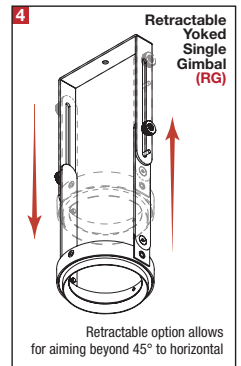

PROJECT	TYPE	CATALOG NUMBER
---------	------	----------------

DESCRIPTION

- Five light recessed accent / downlight - large size
- All steel 18GA construction with powder coat finish
- 1" Trim flange with 6.50" x 32.50" open aperture
- Trim flange removable for maintenance
- Vent holes for cooler operating temperature
- Trim features deep sleeve to conceal inner components
- **Ceiling Cut-Out - 7.12" x 33.50"**

LAMPS (not included)

- T4 / T6 G12 20W, 39W, or 70W
- Integral aluminum reflectors in narrow, medium, and wide beams
- Accepts up to 2 or more optical accessories, dependent on lamp
- Double gimbal lamp holder with up to 40° x 40° tilt aiming
- Accepts up to 2 or more optical accessories, dependent on lamp
- Trim mounted double gimbal standard with optional single gimbal flush yoke, regressed yoke or adjusting retractable yoke

ELECTRICAL

- Integral metal halide ballast
- Electrical wiring compartment integrated into housing construction
- Thermal protection
- Easy maintenance access through ceiling opening
- Rated for through-branch wiring