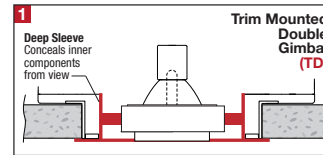

PROJECT	TYPE	CATALOG NUMBER
---------	------	----------------

DESCRIPTION

- Five light recessed accent / downlight - large size
- All steel 18GA construction with powder coat finish
- 1" Trim flange with 6.50" x 32.50" open aperture
- Trim flange removable for maintenance
- Vent holes for cooler operating temperature
- Trim features deep sleeve to conceal inner components
- **Ceiling Cut-Out - 7.12" x 33.50"**

LAMPS (not included)

- T4 / T6 G12 20W, 39W, or 70W
- Integral aluminum reflectors in narrow, medium, and wide beams
- Accepts up to 2 or more optical accessories, dependent on lamp
- Double gimbal lamp holder with up to 40° x 40° tilt aiming
- Accepts up to 2 or more optical accessories, dependent on lamp
- Trim mounted double gimbal standard with optional single gimbal flush yoke, regressed yoke or adjusting retractable yoke

ELECTRICAL

- Integral metal halide ballast
- Electrical wiring compartment integrated into housing construction
- Thermal protection
- Easy maintenance access through ceiling opening
- Rated for through-branch wiring