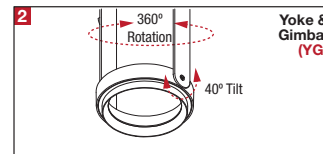

PROJECT	TYPE	CATALOG NUMBER
---------	------	----------------

DESCRIPTION

- Five light recessed accent / downlight - large size
- All steel 18GA construction with powder coat finish
- 1" Trim flange with 6.50" x 32.50" open aperture
- Trim flange removable for maintenance
- Vent holes for cooler operating temperature
- Trim features deep sleeve to conceal inner components
- **Ceiling Cut-Out - 7.12" x 33.50"**

LAMPS (not included)

- T4 / T6 G12 20W, 39W, or 70W
- Integral aluminum reflectors in narrow, medium, and wide beams
- Accepts up to 2 or more optical accessories, dependent on lamp
- Double gimbal lamp holder with up to 40° x 40° tilt aiming
- Accepts up to 2 or more optical accessories, dependent on lamp
- Trim mounted double gimbal standard with optional single gimbal flush yoke, regressed yoke or adjusting retractable yoke