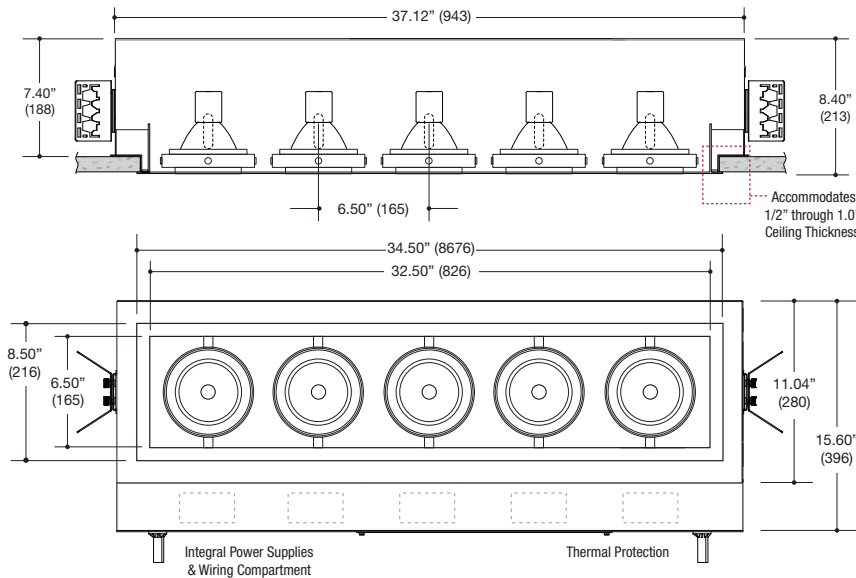

PROJECT	TYPE	CATALOG NUMBER
---------	------	----------------

DESCRIPTION

- Five light recessed accent / downlight - large size
- All steel 18GA construction with powder coat finish
- 1" Trim flange with 6.50" x 32.50" open aperture
- Trim flange removable for maintenance
- Vent holes for cooler operating temperature
- Trim features deep sleeve to conceal inner components
- **Ceiling Cut-Out - 7.12" x 33.50"**

LAMPS (not included)

- T4 / T6 G12 20W, 39W, or 70W
- Integral aluminum reflectors in narrow, medium, and wide beams
- Accepts up to 2 or more optical accessories, dependent on lamp
- Double gimbal lamp holder with up to 40° x 40° tilt aiming
- Accepts up to 2 or more optical accessories, dependent on lamp
- Trim mounted double gimbal standard with optional single gimbal flush yoke, regressed yoke or adjusting retractable yoke

ELECTRICAL

- Integral metal halide ballast
- Electrical wiring compartment integrated into housing construction
- Thermal protection
- Easy maintenance access through ceiling opening
- Rated for through-branch wiring