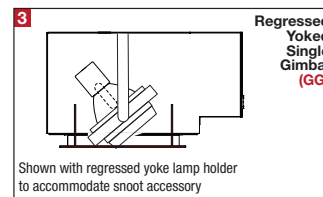

PROJECT	TYPE	CATALOG NUMBER
---------	------	----------------

DESCRIPTION

- Five light recessed accent / downlight - large size
- All steel 18GA construction with powder coat finish
- 1" Trim flange with 6.50" x 32.50" open aperture
- Trim flange removable for maintenance
- Vent holes for cooler operating temperature
- Trim features deep sleeve to conceal inner components
- **Ceiling Cut-Out - 7.12" x 33.50"**

LAMPS (not included)

- T4 / T6 G12 20W, 39W, or 70W
- Integral aluminum reflectors in narrow, medium, and wide beams
- Accepts up to 2 or more optical accessories, dependent on lamp
- Double gimbal lamp holder with up to 40° x 40° tilt aiming
- Accepts up to 2 or more optical accessories, dependent on lamp
- Trim mounted double gimbal standard with optional single gimbal flush yoke, regressed yoke or adjusting retractable yoke

ELECTRICAL

- Integral metal halide ballast
- Electrical wiring compartment integrated into housing construction
- Thermal protection
- Easy maintenance access through ceiling opening
- Rated for through-branch wiring