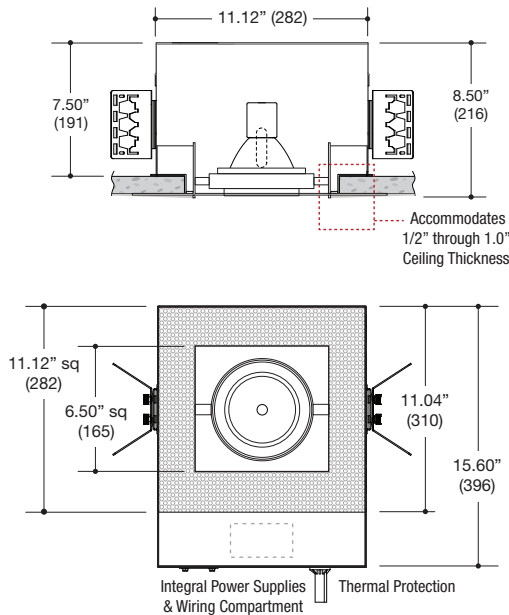

PROJECT	TYPE	CATALOG NUMBER
---------	------	----------------

DESCRIPTION

- One light recessed accent / downlight - large size
- All steel 18GA construction with powder coat finish
- Trimless insert with 6.50" x 6.50" open aperture
- Perforated metal mesh frame for mudding right to the aperture
- Vent holes for cooler operating temperature
- Trimless insert features deep sleeve to conceal inner components
- Insert sleeve removable for maintenance
- **Ceiling Cut-Out - 7.12" x 7.40"**

LAMPS (not included)

- T4 / T6 G12 20W, 39W, or 70W
- Integral aluminum reflectors in narrow, medium, and wide beams
- Accepts up to 2 or more optical accessories, dependent on lamp
- Double gimbal lamp holder with up to 40° x 40° tilt aiming
- Accepts up to 2 or more optical accessories, dependent on lamp
- Trim mounted double gimbal standard with optional single gimbal flush yoke, regressed yoke or adjusting retractable yoke

ELECTRICAL

- Integral metal halide ballast
- Electrical wiring compartment integrated into housing construction
- Thermal protection
- Easy maintenance access through ceiling opening
- Rated for through-branch wiring