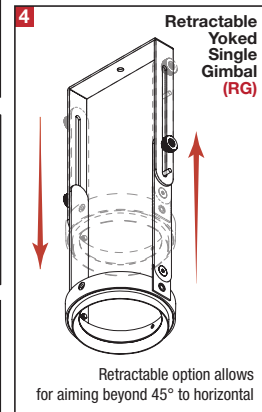

PROJECT	TYPE	CATALOG NUMBER
---------	------	----------------

DESCRIPTION

- One light recessed accent / downlight - large size
- All steel 18GA construction with powder coat finish
- Trimless insert with 6.50" x 6.50" open aperture
- Perforated metal mesh frame for mudding right to the aperture
- Vent holes for cooler operating temperature
- Trimless insert features deep sleeve to conceal inner components
- Insert sleeve removable for maintenance
- **Ceiling Cut-Out - 7.12" x 7.40"**

LAMPS (not included)

- T4 / T6 G12 20W, 39W, or 70W
- Integral aluminum reflectors in narrow, medium, and wide beams
- Accepts up to 2 or more optical accessories, dependent on lamp
- Double gimbal lamp holder with up to 40° x 40° tilt aiming
- Accepts up to 2 or more optical accessories, dependent on lamp
- Trim mounted double gimbal standard with optional single gimbal flush yoke, regressed yoke or adjusting retractable yoke

ELECTRICAL

- Integral metal halide ballast
- Electrical wiring compartment integrated into housing construction
- Thermal protection
- Easy maintenance access through ceiling opening
- Rated for through-branch wiring