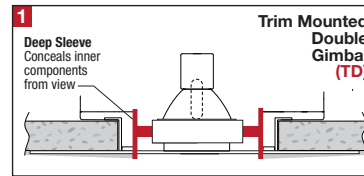

PROJECT	TYPE	CATALOG NUMBER
---------	------	----------------

DESCRIPTION

- One light recessed accent / downlight - large size
- All steel 18GA construction with powder coat finish
- Trimless insert with 6.50" x 6.50" open aperture
- Perforated metal mesh frame for mudding right to the aperture
- Vent holes for cooler operating temperature
- Trimless insert features deep sleeve to conceal inner components
- Insert sleeve removable for maintenance
- **Ceiling Cut-Out - 7.12" x 7.40"**

LAMPS (not included)

- T4 / T6 G12 20W, 39W, or 70W
- Integral aluminum reflectors in narrow, medium, and wide beams
- Accepts up to 2 or more optical accessories, dependent on lamp
- Double gimbal lamp holder with up to 40° x 40° tilt aiming
- Accepts up to 2 or more optical accessories, dependent on lamp
- Trim mounted double gimbal standard with optional single gimbal flush yoke, regressed yoke or adjusting retractable yoke

ELECTRICAL

- Integral metal halide ballast
- Electrical wiring compartment integrated into housing construction
- Thermal protection
- Easy maintenance access through ceiling opening
- Rated for through-branch wiring