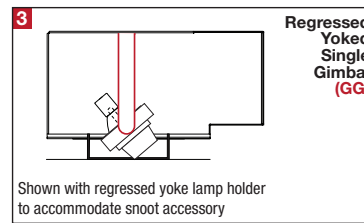

PROJECT	TYPE	CATALOG NUMBER
---------	------	----------------

DESCRIPTION

- One light recessed accent / downlight - large size
- All steel 18GA construction with powder coat finish
- Trimless insert with 6.50" x 6.50" open aperture
- Perforated metal mesh frame for mudding right to the aperture
- Vent holes for cooler operating temperature
- Trimless insert features deep sleeve to conceal inner components
- Insert sleeve removable for maintenance
- **Ceiling Cut-Out - 7.12" x 7.40"**

LAMPS (not included)

- T4 / T6 G12 20W, 39W, or 70W
- Integral aluminum reflectors in narrow, medium, and wide beams
- Accepts up to 2 or more optical accessories, dependent on lamp
- Double gimbal lamp holder with up to 40° x 40° tilt aiming
- Accepts up to 2 or more optical accessories, dependent on lamp
- Trim mounted double gimbal standard with optional single gimbal flush yoke, regressed yoke or adjusting retractable yoke

ELECTRICAL

- Integral metal halide ballast
- Electrical wiring compartment integrated into housing construction
- Thermal protection
- Easy maintenance access through ceiling opening
- Rated for through-branch wiring