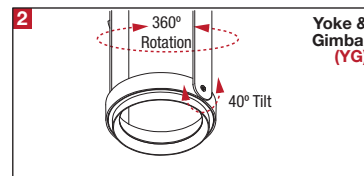

PROJECT	TYPE	CATALOG NUMBER
---------	------	----------------

DESCRIPTION

- One light recessed accent / downlight - large size
- All steel 18GA construction with powder coat finish
- Trimless insert with 6.50" x 6.50" open aperture
- Perforated metal mesh frame for mudding right to the aperture
- Vent holes for cooler operating temperature
- Trimless insert features deep sleeve to conceal inner components
- Insert sleeve removable for maintenance
- **Ceiling Cut-Out - 7.12" x 7.40"**

LAMPS (not included)

- T4 / T6 G12 20W, 39W, or 70W
- Integral aluminum reflectors in narrow, medium, and wide beams
- Accepts up to 2 or more optical accessories, dependent on lamp
- Double gimbal lamp holder with up to 40° x 40° tilt aiming
- Accepts up to 2 or more optical accessories, dependent on lamp
- Trim mounted double gimbal standard with optional single gimbal flush yoke, regressed yoke or adjusting retractable yoke