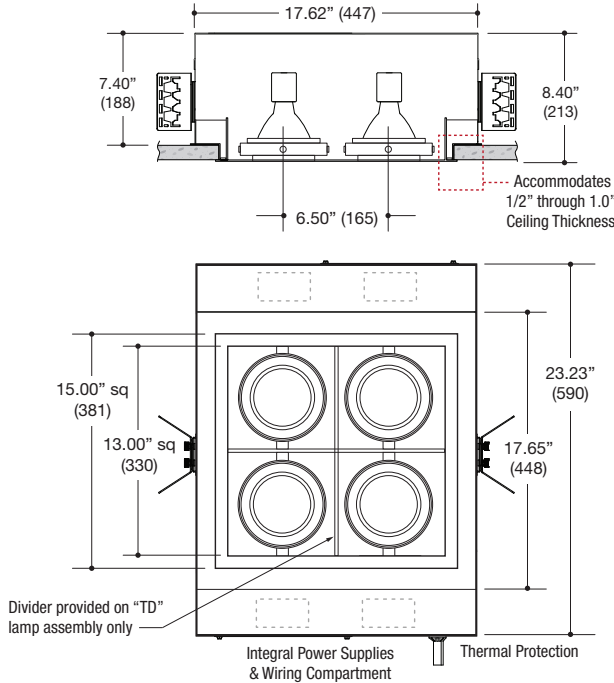

PROJECT	TYPE	CATALOG NUMBER
---------	------	----------------

DESCRIPTION

- Four light square recessed accent / downlight - large size
- All steel 18GA construction with powder coat finish
- 1" Trim flange with 13.00" x 13.00" open aperture
- Trim flange removable for maintenance
- Vent holes for cooler operating temperature
- Trim features deep sleeve to conceal inner components
- **Ceiling Cut-Out - 13.12" x 13.12"**

LAMPS (not included)

- 120V PAR30 Halogen 75W max - Derate Labels Available
- PAR30MH 20W, 39W or 70W
- PAR30 20W LED Retrofit
- Double gimbal lamp holder with up to 40° x 40° tilt aiming
- Accepts up to 2 or more optical accessories, dependent on lamp
- Trim mounted double gimbal standard with optional single gimbal flush yoke, regressed yoke or adjusting retractable yoke

ORDERING INFO

SERIES	WATTAGE / LAMP	LAMP ASSEMBLY	POWER SUPPLY	VOLTAGE	FINISH	OPTION
MF3QDN-T MULTIFORMS MF300 Series Recessed 4-Light Square Straight Aperture Adjustable Accent Trimmed Fixture New Construction Housing	040PR30X PAR30 40W max	TD Trim Mounted Double Gimbal	NA None - Line voltage lamps	1 120V 2 277V	BB Black WW White WB White Trim / Black Interior SS Silver SB Silver Trim / Black Interior XX Custom	CP Chicago Plenum
	050PR30X PAR30 50W max	YG Yoke Gimbal Flush to Ceiling Line	EB Electronic Metal Halide Ballast			
	075PR30X PAR30 75W max	GG Regressed Yoked Gimbal*				
	020CR30X PAR30MH 20W 039CR30X PAR30MH 39W 070CR30X PAR30MH 70W	RG Retractable Yoked Gimbal				
MF3QDN-T	020PR30X PAR30 20W LED Retrofit	* Required to enable flush appearance with snoot accessory				