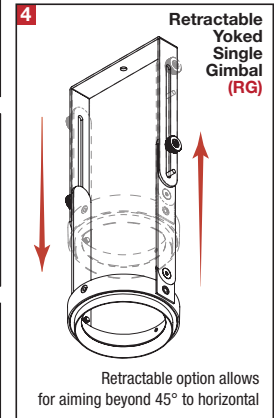

PROJECT	TYPE	CATALOG NUMBER
---------	------	----------------

DESCRIPTION

- Four light square recessed accent / downlight - large size
- All steel 18GA construction with powder coat finish
- 1" Trim flange with 13.00" x 13.00" open aperture
- Trim flange removable for maintenance
- Vent holes for cooler operating temperature
- Trim features deep sleeve to conceal inner components
- **Ceiling Cut-Out - 13.12" x 13.12"**

LAMPS (not included)

- 120V PAR30 Halogen 75W max - Derate Labels Available
- PAR30MH 20W, 39W or 70W
- PAR30 20W LED Retrofit
- Double gimbal lamp holder with up to 40° x 40° tilt aiming
- Accepts up to 2 or more optical accessories, dependent on lamp
- Trim mounted double gimbal standard with optional single gimbal flush yoke, regressed yoke or adjusting retractable yoke