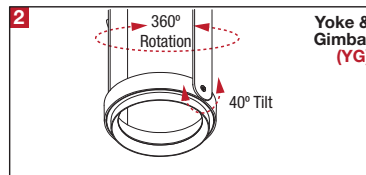

PROJECT	TYPE	CATALOG NUMBER
---------	------	----------------

DESCRIPTION

- Four light square recessed accent / downlight - large size
- All steel 18GA construction with powder coat finish
- 1" Trim flange with 13.00" x 13.00" open aperture
- Trim flange removable for maintenance
- Vent holes for cooler operating temperature
- Trim features deep sleeve to conceal inner components
- **Ceiling Cut-Out - 13.12" x 13.12"**

LAMPS (not included)

- 120V PAR30 Halogen 75W max - Derate Labels Available
- PAR30MH 20W, 39W or 70W
- PAR30 20W LED Retrofit
- Double gimbal lamp holder with up to 40° x 40° tilt aiming
- Accepts up to 2 or more optical accessories, dependent on lamp
- Trim mounted double gimbal standard with optional single gimbal flush yoke, regressed yoke or adjusting retractable yoke