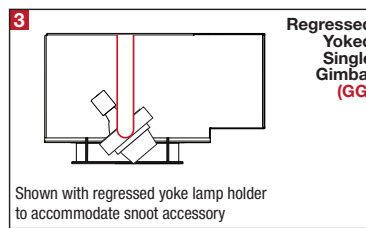

PROJECT	TYPE	CATALOG NUMBER
---------	------	----------------

DESCRIPTION

- Four light square recessed accent / downlight - large size
- All steel 18GA construction with powder coat finish
- 1" Trim flange with 13.00" x 13.00" open aperture
- Trim flange removable for maintenance
- Vent holes for cooler operating temperature
- Trim features deep sleeve to conceal inner components
- **Ceiling Cut-Out - 13.12" x 13.12"**

LAMPS (not included)

- 120V PAR30 Halogen 75W max - Derate Labels Available
- PAR30MH 20W, 39W or 70W
- PAR30 20W LED Retrofit
- Double gimbal lamp holder with up to 40° x 40° tilt aiming
- Accepts up to 2 or more optical accessories, dependent on lamp
- Trim mounted double gimbal standard with optional single gimbal flush yoke, regressed yoke or adjusting retractable yoke