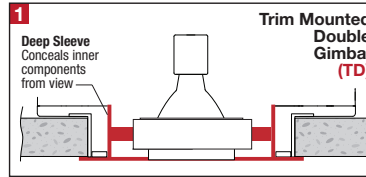

PROJECT	TYPE	CATALOG NUMBER
---------	------	----------------

DESCRIPTION

- Four light square recessed accent / downlight - large size
- All steel 18GA construction with powder coat finish
- 1" Trim flange with 13.00" x 13.00" open aperture
- Trim flange removable for maintenance
- Vent holes for cooler operating temperature
- Trim features deep sleeve to conceal inner components
- **Ceiling Cut-Out - 13.12" x 13.12"**

LAMPS (not included)

- 120V PAR30 Halogen 75W max - Derate Labels Available
- PAR30MH 20W, 39W or 70W
- PAR30 20W LED Retrofit
- Double gimbal lamp holder with up to 40° x 40° tilt aiming
- Accepts up to 2 or more optical accessories, dependent on lamp
- Trim mounted double gimbal standard with optional single gimbal flush yoke, regressed yoke or adjusting retractable yoke