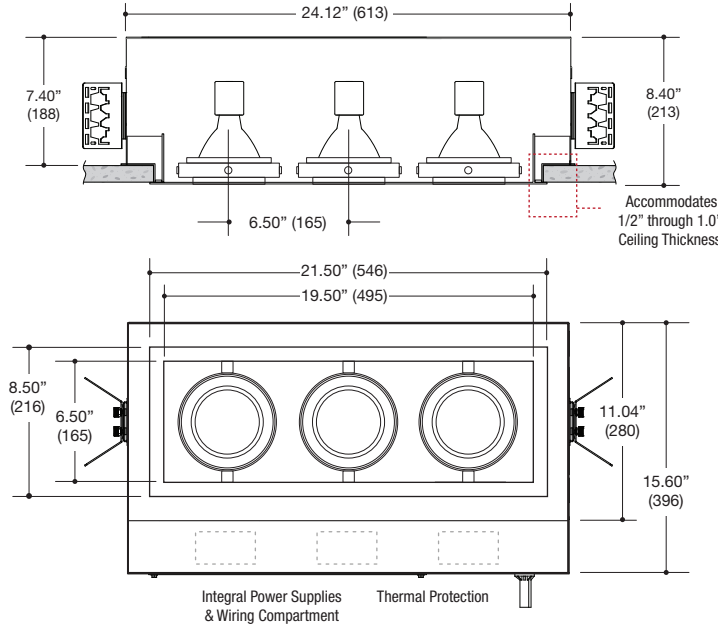

PROJECT	TYPE	CATALOG NUMBER
---------	------	----------------

DESCRIPTION

- Three light recessed accent / downlight - large size
- All steel 18GA construction with powder coat finish
- 1" Trim flange with 6.50" x 19.50" open aperture
- Trim flange removable for maintenance
- Vent holes for cooler operating temperature
- Trim features deep sleeve to conceal inner components
- **Ceiling Cut-Out - 7.12" x 20.50"**

LAMPS (not included)

- 120V PAR30 Halogen 75W max - Derate Labels Available
- PAR30MH 20W, 39W or 70W
- PAR30 20W LED Retrofit
- Double gimbal lamp holder with up to 40° x 40° tilt aiming
- Accepts up to 2 or more optical accessories, dependent on lamp
- Trim mounted double gimbal standard with optional single gimbal flush yoke, regressed yoke or adjusting retractable yoke

ELECTRICAL

- Integral metal halide ballast (no power supply for line voltage lamps)
- Electrical wiring compartment integrated into housing construction
- Thermal protection
- Easy maintenance access through ceiling opening
- Rated for through-branch wiring
- Dimmable (line voltage only)