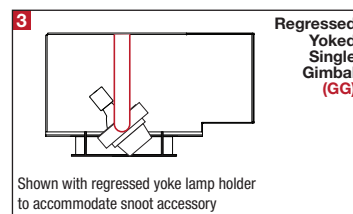

PROJECT	TYPE	CATALOG NUMBER
---------	------	----------------

DESCRIPTION

- Three light recessed accent / downlight - large size
- All steel 18GA construction with powder coat finish
- 1" Trim flange with 6.50" x 19.50" open aperture
- Trim flange removable for maintenance
- Vent holes for cooler operating temperature
- Trim features deep sleeve to conceal inner components
- **Ceiling Cut-Out - 7.12" x 20.50"**

LAMPS (not included)

- 120V PAR30 Halogen 75W max - Derate Labels Available
- PAR30MH 20W, 39W or 70W
- PAR30 20W LED Retrofit
- Double gimbal lamp holder with up to 40° x 40° tilt aiming
- Accepts up to 2 or more optical accessories, dependent on lamp
- Trim mounted double gimbal standard with optional single gimbal flush yoke, regressed yoke or adjusting retractable yoke

ELECTRICAL

- Integral metal halide ballast (no power supply for line voltage lamps)
- Electrical wiring compartment integrated into housing construction
- Thermal protection
- Easy maintenance access through ceiling opening
- Rated for through-branch wiring
- Dimmable (line voltage only)