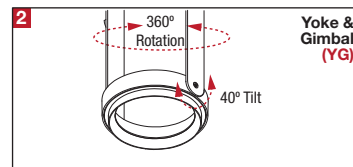

PROJECT	TYPE	CATALOG NUMBER
---------	------	----------------

DESCRIPTION

- Three light recessed accent / downlight - large size
- All steel 18GA construction with powder coat finish
- 1" Trim flange with 6.50" x 19.50" open aperture
- Trim flange removable for maintenance
- Vent holes for cooler operating temperature
- Trim features deep sleeve to conceal inner components
- **Ceiling Cut-Out - 7.12" x 20.50"**

LAMPS (not included)

- 120V PAR30 Halogen 75W max - Derate Labels Available
- PAR30MH 20W, 39W or 70W
- PAR30 20W LED Retrofit
- Double gimbal lamp holder with up to 40° x 40° tilt aiming
- Accepts up to 2 or more optical accessories, dependent on lamp
- Trim mounted double gimbal standard with optional single gimbal flush yoke, regressed yoke or adjusting retractable yoke