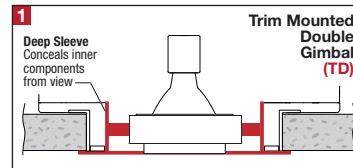

PROJECT	TYPE	CATALOG NUMBER
---------	------	----------------

DESCRIPTION

- Three light recessed accent / downlight - large size
- All steel 18GA construction with powder coat finish
- 1" Trim flange with 6.50" x 19.50" open aperture
- Trim flange removable for maintenance
- Vent holes for cooler operating temperature
- Trim features deep sleeve to conceal inner components
- **Ceiling Cut-Out - 7.12" x 20.50"**

LAMPS (not included)

- 120V PAR30 Halogen 75W max - Derate Labels Available
- PAR30MH 20W, 39W or 70W
- PAR30 20W LED Retrofit
- Double gimbal lamp holder with up to 40° x 40° tilt aiming
- Accepts up to 2 or more optical accessories, dependent on lamp
- Trim mounted double gimbal standard with optional single gimbal flush yoke, regressed yoke or adjusting retractable yoke

ELECTRICAL

- Integral metal halide ballast (no power supply for line voltage lamps)
- Electrical wiring compartment integrated into housing construction
- Thermal protection
- Easy maintenance access through ceiling opening
- Rated for through-branch wiring
- Dimmable (line voltage only)