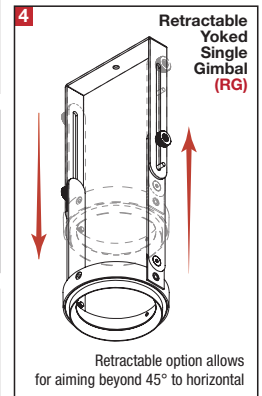

PROJECT	TYPE	CATALOG NUMBER
---------	------	----------------

DESCRIPTION

- Three light recessed accent / downlight - large size
- All steel 18GA construction with powder coat finish
- 1" Trim flange with 6.50" x 19.50" open aperture
- Trim flange removable for maintenance
- Vent holes for cooler operating temperature
- Trim features deep sleeve to conceal inner components
- **Ceiling Cut-Out - 7.12" x 20.50"**

LAMPS (not included)

- 120V PAR30 Halogen 75W max - Derate Labels Available
- PAR30MH 20W, 39W or 70W
- PAR30 20W LED Retrofit
- Double gimbal lamp holder with up to 40° x 40° tilt aiming
- Accepts up to 2 or more optical accessories, dependent on lamp
- Trim mounted double gimbal standard with optional single gimbal flush yoke, regressed yoke or adjusting retractable yoke

ELECTRICAL

- Integral metal halide ballast (no power supply for line voltage lamps)
- Electrical wiring compartment integrated into housing construction
- Thermal protection
- Easy maintenance access through ceiling opening
- Rated for through-branch wiring
- Dimmable (line voltage only)