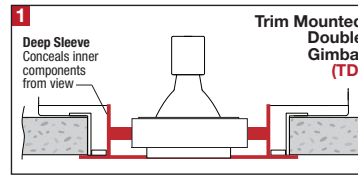

PROJECT	TYPE	CATALOG NUMBER
---------	------	----------------

DESCRIPTION

- Two light recessed accent / downlight - large size
- All steel 18GA construction with powder coat finish
- 1" Trim flange with 6.50" x 13.00" open aperture
- Trim flange removable for maintenance
- Vent holes for cooler operating temperature
- Trim features deep sleeve to conceal inner components
- **Ceiling Cut-Out - 7.12" x 13.94"**

LAMPS (not included)

- 120V PAR30 Halogen 75W max - Derate Labels Available
- PAR30MH 20W, 39W or 70W
- PAR30 20W LED Retrofit
- Double gimbal lamp holder with up to 40° x 40° tilt aiming
- Accepts up to 2 or more optical accessories, dependent on lamp
- Trim mounted double gimbal standard with optional single gimbal flush yoke, regressed yoke or adjusting retractable yoke

ELECTRICAL

- Integral metal halide ballast (no power supply for line voltage lamps)
- Electrical wiring compartment integrated into housing construction
- Thermal protection
- Easy maintenance access through ceiling opening
- Rated for through-branch wiring
- Dimmable (line voltage only)