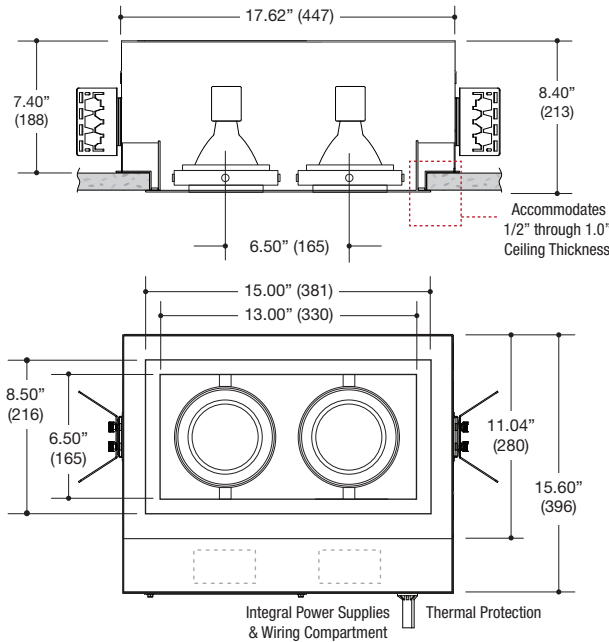

PROJECT	TYPE	CATALOG NUMBER
---------	------	----------------

DESCRIPTION

- Two light recessed accent / downlight - large size
- All steel 18GA construction with powder coat finish
- 1" Trim flange with 6.50" x 13.00" open aperture
- Trim flange removable for maintenance
- Vent holes for cooler operating temperature
- Trim features deep sleeve to conceal inner components
- **Ceiling Cut-Out - 7.12" x 13.94"**

LAMPS (not included)

- 120V PAR30 Halogen 75W max - Derate Labels Available
- PAR30MH 20W, 39W or 70W
- PAR30 20W LED Retrofit
- Double gimbal lamp holder with up to 40° x 40° tilt aiming
- Accepts up to 2 or more optical accessories, dependent on lamp
- Trim mounted double gimbal standard with optional single gimbal flush yoke, regressed yoke or adjusting retractable yoke

ELECTRICAL

- Integral metal halide ballast (no power supply for line voltage lamps)
- Electrical wiring compartment integrated into housing construction
- Thermal protection
- Easy maintenance access through ceiling opening
- Rated for through-branch wiring
- Dimmable (line voltage only)