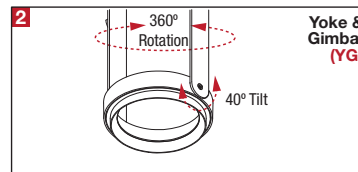

PROJECT	TYPE	CATALOG NUMBER
---------	------	----------------

DESCRIPTION

- Two light recessed accent / downlight - large size
- All steel 18GA construction with powder coat finish
- 1" Trim flange with 6.50" x 13.00" open aperture
- Trim flange removable for maintenance
- Vent holes for cooler operating temperature
- Trim features deep sleeve to conceal inner components
- **Ceiling Cut-Out - 7.12" x 13.94"**

LAMPS (not included)

- 120V PAR30 Halogen 75W max - Derate Labels Available
- PAR30MH 20W, 39W or 70W
- PAR30 20W LED Retrofit
- Double gimbal lamp holder with up to 40° x 40° tilt aiming
- Accepts up to 2 or more optical accessories, dependent on lamp
- Trim mounted double gimbal standard with optional single gimbal flush yoke, regressed yoke or adjusting retractable yoke