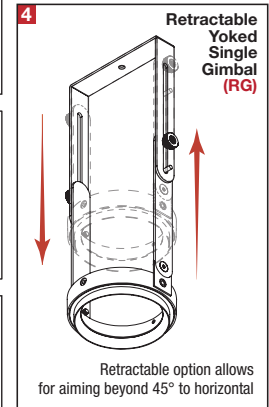

PROJECT	TYPE	CATALOG NUMBER
---------	------	----------------

DESCRIPTION

- Two light recessed accent / downlight - large size
- All steel 18GA construction with powder coat finish
- 1" Trim flange with 6.50" x 13.00" open aperture
- Trim flange removable for maintenance
- Vent holes for cooler operating temperature
- Trim features deep sleeve to conceal inner components
- **Ceiling Cut-Out - 7.12" x 13.94"**

LAMPS (not included)

- 120V PAR30 Halogen 75W max - Derate Labels Available
- PAR30MH 20W, 39W or 70W
- PAR30 20W LED Retrofit
- Double gimbal lamp holder with up to 40° x 40° tilt aiming
- Accepts up to 2 or more optical accessories, dependent on lamp
- Trim mounted double gimbal standard with optional single gimbal flush yoke, regressed yoke or adjusting retractable yoke

ELECTRICAL

- Integral metal halide ballast (no power supply for line voltage lamps)
- Electrical wiring compartment integrated into housing construction
- Thermal protection
- Easy maintenance access through ceiling opening
- Rated for through-branch wiring
- Dimmable (line voltage only)