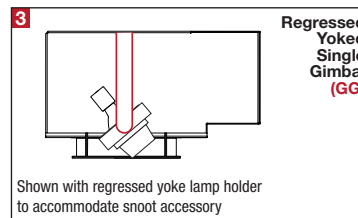

PROJECT	TYPE	CATALOG NUMBER
---------	------	----------------

DESCRIPTION

- Two light recessed accent / downlight - large size
- All steel 18GA construction with powder coat finish
- 1" Trim flange with 6.50" x 13.00" open aperture
- Trim flange removable for maintenance
- Vent holes for cooler operating temperature
- Trim features deep sleeve to conceal inner components
- **Ceiling Cut-Out - 7.12" x 13.94"**

LAMPS (not included)

- 120V PAR30 Halogen 75W max - Derate Labels Available
- PAR30MH 20W, 39W or 70W
- PAR30 20W LED Retrofit
- Double gimbal lamp holder with up to 40° x 40° tilt aiming
- Accepts up to 2 or more optical accessories, dependent on lamp
- Trim mounted double gimbal standard with optional single gimbal flush yoke, regressed yoke or adjusting retractable yoke

ELECTRICAL

- Integral metal halide ballast (no power supply for line voltage lamps)
- Electrical wiring compartment integrated into housing construction
- Thermal protection
- Easy maintenance access through ceiling opening
- Rated for through-branch wiring
- Dimmable (line voltage only)