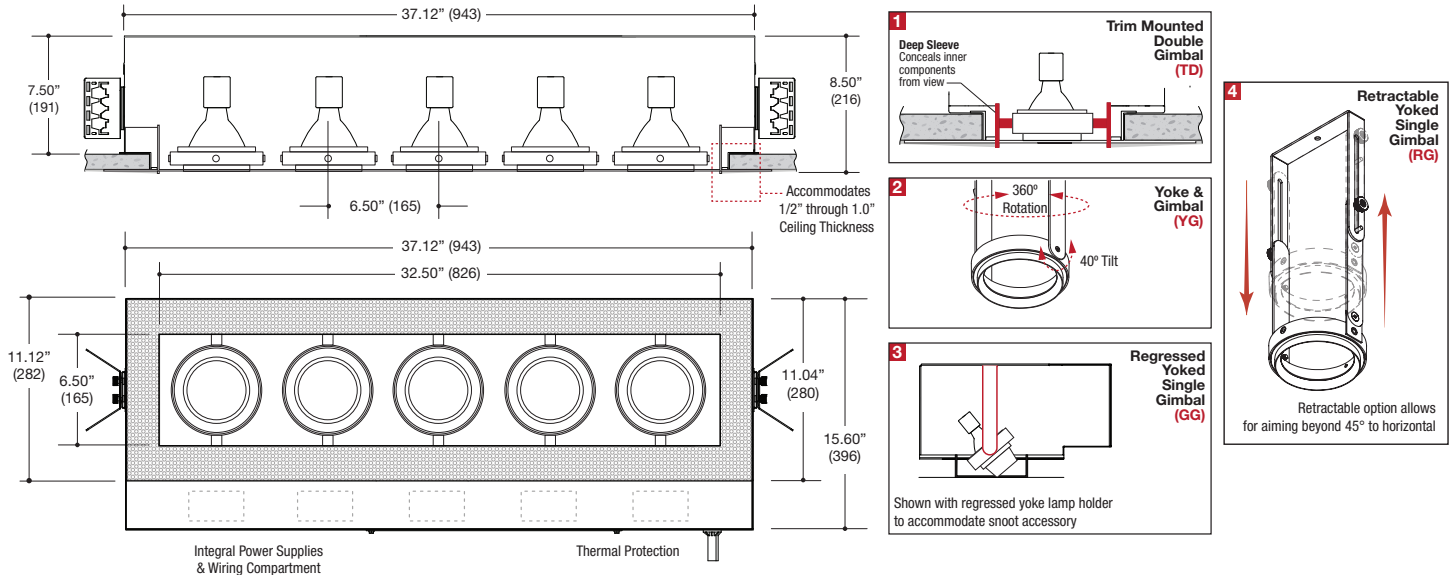

### DESCRIPTION

- Five light recessed accent / downlight - large size
- All steel 18GA construction with powder coat finish
- Trimless insert with 6.50" x 32.50" open aperture
- Perforated metal mesh frame for mudding right to the aperture
- Vent holes for cooler operating temperature
- Trimless insert features deep sleeve to conceal inner components
- Insert sleeve removable for maintenance
- **Ceiling Cut-Out - 7.12" x 33.50"**

### LAMPS (not included)

- 120V PAR30 Halogen 75W max - Derate Labels Available
- PAR30MH 20W, 39W or 70W
- PAR30 20W LED Retrofit
- Double gimbal lamp holder with up to 40° x 40° tilt aiming
- Accepts up to 2 or more optical accessories, dependent on lamp
- Trim mounted double gimbal standard with optional single gimbal flush yoke, regressed yoke or adjusting retractable yoke

### ELECTRICAL

- Integral metal halide ballast (no power supply for line voltage lamps)
- Electrical wiring compartment integrated into housing construction
- Thermal protection
- Easy maintenance access through ceiling opening
- Rated for through-branch wiring
- Dimmable (line voltage only)