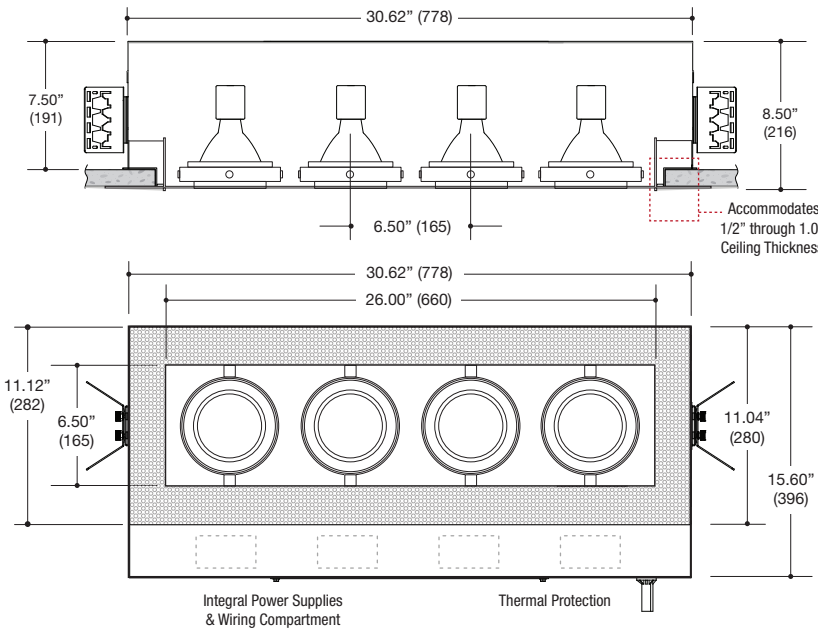

PROJECT	TYPE	CATALOG NUMBER
---------	------	----------------

DESCRIPTION

- Four light recessed accent / downlight - large size
- All steel 18GA construction with powder coat finish
- Trimless insert with 6.50" x 26.00" open aperture
- Perforated metal mesh frame for mudding right to the aperture
- Vent holes for cooler operating temperature
- Trimless insert features deep sleeve to conceal inner components
- Insert sleeve removable for maintenance
- **Ceiling Cut-Out - 7.12" x 27.12"**

LAMPS (not included)

- 120V PAR30 Halogen 75W max - Derate Labels Available
- PAR30MH 20W, 39W or 70W
- PAR30 20W LED Retrofit
- Double gimbal lamp holder with up to 40° x 40° tilt aiming
- Accepts up to 2 or more optical accessories, dependent on lamp
- Trim mounted double gimbal standard with optional single gimbal flush yoke, regressed yoke or adjusting retractable yoke

ELECTRICAL

- Integral metal halide ballast (no power supply for line voltage lamps)
- Electrical wiring compartment integrated into housing construction
- Thermal protection
- Easy maintenance access through ceiling opening
- Rated for through-branch wiring
- Dimmable (line voltage only)