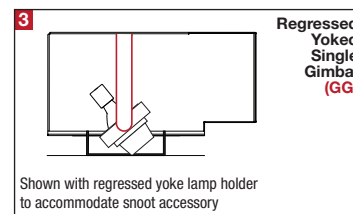

PROJECT	TYPE	CATALOG NUMBER
---------	------	----------------

DESCRIPTION

- Four light recessed accent / downlight - large size
- All steel 18GA construction with powder coat finish
- Trimless insert with 6.50" x 26.00" open aperture
- Perforated metal mesh frame for mudding right to the aperture
- Vent holes for cooler operating temperature
- Trimless insert features deep sleeve to conceal inner components
- Insert sleeve removable for maintenance
- **Ceiling Cut-Out - 7.12" x 27.12"**

LAMPS (not included)

- 120V PAR30 Halogen 75W max - Derate Labels Available
- PAR30MH 20W, 39W or 70W
- PAR30 20W LED Retrofit
- Double gimbal lamp holder with up to 40° x 40° tilt aiming
- Accepts up to 2 or more optical accessories, dependent on lamp
- Trim mounted double gimbal standard with optional single gimbal flush yoke, regressed yoke or adjusting retractable yoke

ELECTRICAL

- Integral metal halide ballast (no power supply for line voltage lamps)
- Electrical wiring compartment integrated into housing construction
- Thermal protection
- Easy maintenance access through ceiling opening
- Rated for through-branch wiring
- Dimmable (line voltage only)