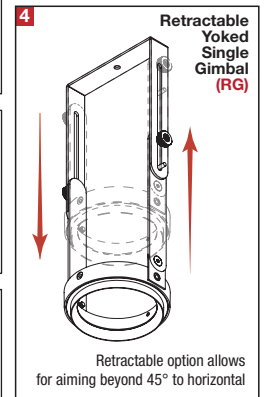

PROJECT	TYPE	CATALOG NUMBER
---------	------	----------------

DESCRIPTION

- Four light recessed accent / downlight - large size
- All steel 18GA construction with powder coat finish
- Trimless insert with 6.50" x 26.00" open aperture
- Perforated metal mesh frame for mudding right to the aperture
- Vent holes for cooler operating temperature
- Trimless insert features deep sleeve to conceal inner components
- Insert sleeve removable for maintenance
- **Ceiling Cut-Out - 7.12" x 27.12"**

LAMPS (not included)

- 120V PAR30 Halogen 75W max - Derate Labels Available
- PAR30MH 20W, 39W or 70W
- PAR30 20W LED Retrofit
- Double gimbal lamp holder with up to 40° x 40° tilt aiming
- Accepts up to 2 or more optical accessories, dependent on lamp
- Trim mounted double gimbal standard with optional single gimbal flush yoke, regressed yoke or adjusting retractable yoke

ELECTRICAL

- Integral metal halide ballast (no power supply for line voltage lamps)
- Electrical wiring compartment integrated into housing construction
- Thermal protection
- Easy maintenance access through ceiling opening
- Rated for through-branch wiring
- Dimmable (line voltage only)