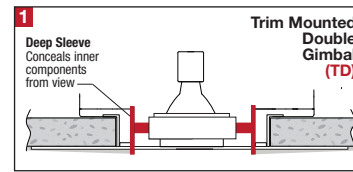

PROJECT	TYPE	CATALOG NUMBER
---------	------	----------------

DESCRIPTION

- Four light recessed accent / downlight - large size
- All steel 18GA construction with powder coat finish
- Trimless insert with 6.50" x 26.00" open aperture
- Perforated metal mesh frame for mudding right to the aperture
- Vent holes for cooler operating temperature
- Trimless insert features deep sleeve to conceal inner components
- Insert sleeve removable for maintenance
- **Ceiling Cut-Out - 7.12" x 27.12"**

LAMPS (not included)

- 120V PAR30 Halogen 75W max - Derate Labels Available
- PAR30MH 20W, 39W or 70W
- PAR30 20W LED Retrofit
- Double gimbal lamp holder with up to 40° x 40° tilt aiming
- Accepts up to 2 or more optical accessories, dependent on lamp
- Trim mounted double gimbal standard with optional single gimbal flush yoke, regressed yoke or adjusting retractable yoke

ELECTRICAL

- Integral metal halide ballast (no power supply for line voltage lamps)
- Electrical wiring compartment integrated into housing construction
- Thermal protection
- Easy maintenance access through ceiling opening
- Rated for through-branch wiring
- Dimmable (line voltage only)