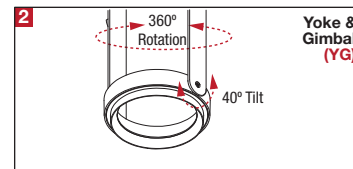

PROJECT	TYPE	CATALOG NUMBER
---------	------	----------------

DESCRIPTION

- Four light recessed accent / downlight - large size
- All steel 18GA construction with powder coat finish
- Trimless insert with 6.50" x 26.00" open aperture
- Perforated metal mesh frame for mudding right to the aperture
- Vent holes for cooler operating temperature
- Trimless insert features deep sleeve to conceal inner components
- Insert sleeve removable for maintenance
- **Ceiling Cut-Out - 7.12" x 27.12"**

LAMPS (not included)

- 120V PAR30 Halogen 75W max - Derate Labels Available
- PAR30MH 20W, 39W or 70W
- PAR30 20W LED Retrofit
- Double gimbal lamp holder with up to 40° x 40° tilt aiming
- Accepts up to 2 or more optical accessories, dependent on lamp
- Trim mounted double gimbal standard with optional single gimbal flush yoke, regressed yoke or adjusting retractable yoke