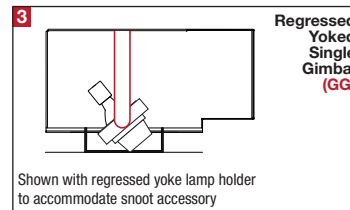

PROJECT	TYPE	CATALOG NUMBER
---------	------	----------------

DESCRIPTION

- Three light recessed accent / downlight - large size
- All steel 18GA construction with powder coat finish
- Trimless insert with 6.50" x 19.50" open aperture
- Perforated metal mesh frame for mudding right to the aperture
- Vent holes for cooler operating temperature
- Trimless insert features deep sleeve to conceal inner components
- Insert sleeve removable for maintenance
- **Ceiling Cut-Out - 7.12" x 20.50"**

LAMPS (not included)

- 120V PAR30 Halogen 75W max - Derate Labels Available
- PAR30MH 20W, 39W or 70W
- PAR30 20W LED Retrofit
- Double gimbal lamp holder with up to 40° x 40° tilt aiming
- Accepts up to 2 or more optical accessories, dependent on lamp
- Trim mounted double gimbal standard with optional single gimbal flush yoke, regressed yoke or adjusting retractable yoke

ELECTRICAL

- Integral metal halide ballast (no power supply for line voltage lamps)
- Electrical wiring compartment integrated into housing construction
- Thermal protection
- Easy maintenance access through ceiling opening
- Rated for through-branch wiring
- Dimmable (line voltage only)