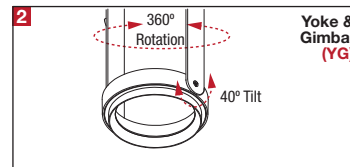

PROJECT	TYPE	CATALOG NUMBER
---------	------	----------------

DESCRIPTION

- Three light recessed accent / downlight - large size
- All steel 18GA construction with powder coat finish
- Trimless insert with 6.50" x 19.50" open aperture
- Perforated metal mesh frame for mudding right to the aperture
- Vent holes for cooler operating temperature
- Trimless insert features deep sleeve to conceal inner components
- Insert sleeve removable for maintenance
- **Ceiling Cut-Out - 7.12" x 20.50"**

LAMPS (not included)

- 120V PAR30 Halogen 75W max - Derate Labels Available
- PAR30MH 20W, 39W or 70W
- PAR30 20W LED Retrofit
- Double gimbal lamp holder with up to 40° x 40° tilt aiming
- Accepts up to 2 or more optical accessories, dependent on lamp
- Trim mounted double gimbal standard with optional single gimbal flush yoke, regressed yoke or adjusting retractable yoke