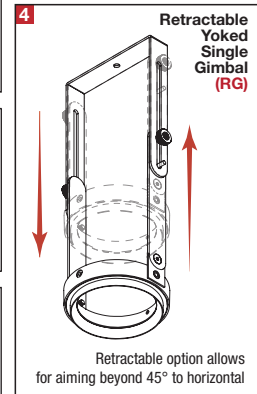

PROJECT	TYPE	CATALOG NUMBER
---------	------	----------------

DESCRIPTION

- Three light recessed accent / downlight - large size
- All steel 18GA construction with powder coat finish
- Trimless insert with 6.50" x 19.50" open aperture
- Perforated metal mesh frame for mudding right to the aperture
- Vent holes for cooler operating temperature
- Trimless insert features deep sleeve to conceal inner components
- Insert sleeve removable for maintenance
- **Ceiling Cut-Out - 7.12" x 20.50"**

LAMPS (not included)

- 120V PAR30 Halogen 75W max - Derate Labels Available
- PAR30MH 20W, 39W or 70W
- PAR30 20W LED Retrofit
- Double gimbal lamp holder with up to 40° x 40° tilt aiming
- Accepts up to 2 or more optical accessories, dependent on lamp
- Trim mounted double gimbal standard with optional single gimbal flush yoke, regressed yoke or adjusting retractable yoke

ELECTRICAL

- Integral metal halide ballast (no power supply for line voltage lamps)
- Electrical wiring compartment integrated into housing construction
- Thermal protection
- Easy maintenance access through ceiling opening
- Rated for through-branch wiring
- Dimmable (line voltage only)