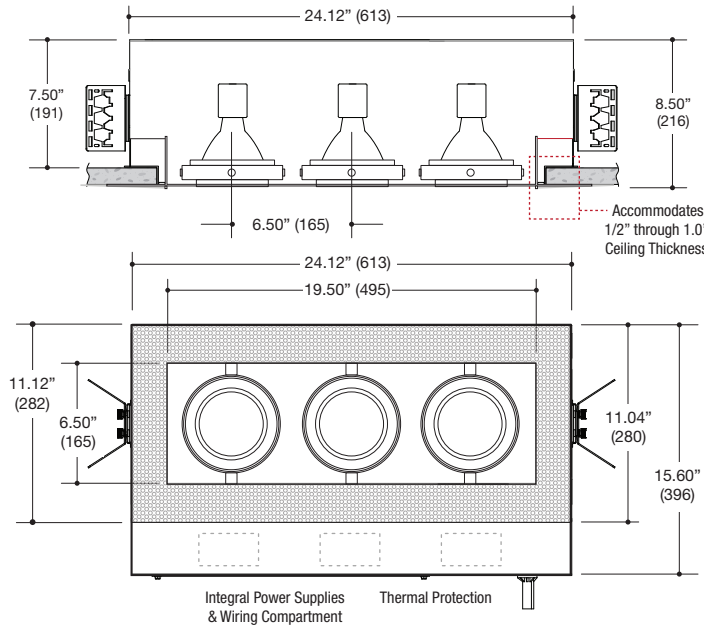

PROJECT	TYPE	CATALOG NUMBER
---------	------	----------------

DESCRIPTION

- Three light recessed accent / downlight - large size
- All steel 18GA construction with powder coat finish
- Trimless insert with 6.50" x 19.50" open aperture
- Perforated metal mesh frame for mudding right to the aperture
- Vent holes for cooler operating temperature
- Trimless insert features deep sleeve to conceal inner components
- Insert sleeve removable for maintenance
- **Ceiling Cut-Out - 7.12" x 20.50"**

LAMPS (not included)

- 120V PAR30 Halogen 75W max - Derate Labels Available
- PAR30MH 20W, 39W or 70W
- PAR30 20W LED Retrofit
- Double gimbal lamp holder with up to 40° x 40° tilt aiming
- Accepts up to 2 or more optical accessories, dependent on lamp
- Trim mounted double gimbal standard with optional single gimbal flush yoke, regressed yoke or adjusting retractable yoke

ELECTRICAL

- Integral metal halide ballast (no power supply for line voltage lamps)
- Electrical wiring compartment integrated into housing construction
- Thermal protection
- Easy maintenance access through ceiling opening
- Rated for through-branch wiring
- Dimmable (line voltage only)