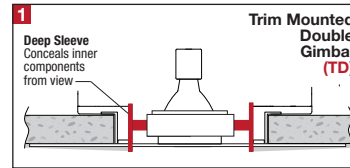

PROJECT	TYPE	CATALOG NUMBER
---------	------	----------------

DESCRIPTION

- Three light recessed accent / downlight - large size
- All steel 18GA construction with powder coat finish
- Trimless insert with 6.50" x 19.50" open aperture
- Perforated metal mesh frame for mudding right to the aperture
- Vent holes for cooler operating temperature
- Trimless insert features deep sleeve to conceal inner components
- Insert sleeve removable for maintenance
- **Ceiling Cut-Out - 7.12" x 20.50"**

LAMPS (not included)

- 120V PAR30 Halogen 75W max - Derate Labels Available
- PAR30MH 20W, 39W or 70W
- PAR30 20W LED Retrofit
- Double gimbal lamp holder with up to 40° x 40° tilt aiming
- Accepts up to 2 or more optical accessories, dependent on lamp
- Trim mounted double gimbal standard with optional single gimbal flush yoke, regressed yoke or adjusting retractable yoke

ELECTRICAL

- Integral metal halide ballast (no power supply for line voltage lamps)
- Electrical wiring compartment integrated into housing construction
- Thermal protection
- Easy maintenance access through ceiling opening
- Rated for through-branch wiring
- Dimmable (line voltage only)