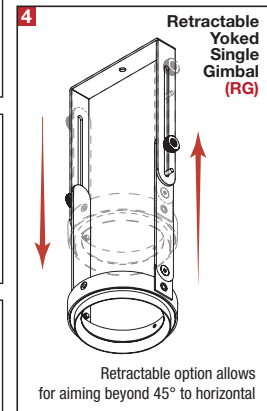

PROJECT	TYPE	CATALOG NUMBER
---------	------	----------------

DESCRIPTION

- Two light recessed accent / downlight - large size
- All steel 18GA construction with powder coat finish
- Trimless insert with 6.50" x 13.00" open aperture
- Perforated metal mesh frame for mudding right to the aperture
- Vent holes for cooler operating temperature
- Trimless insert features deep sleeve to conceal inner components
- Insert sleeve removable for maintenance
- **Ceiling Cut-Out - 7.12" x 13.94"**

LAMPS (not included)

- 120V PAR30 Halogen 75W max - Derate Labels Available
- PAR30MH 20W, 39W or 70W
- PAR30 20W LED Retrofit
- Double gimbal lamp holder with up to 40° x 40° tilt aiming
- Accepts up to 2 or more optical accessories, dependent on lamp
- Trim mounted double gimbal standard with optional single gimbal flush yoke, regressed yoke or adjusting retractable yoke

ELECTRICAL

- Integral metal halide ballast (no power supply for line voltage lamps)
- Electrical wiring compartment integrated into housing construction
- Thermal protection
- Easy maintenance access through ceiling opening
- Rated for through-branch wiring
- Dimmable (line voltage only)