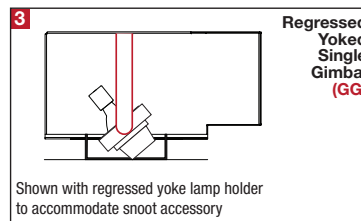

PROJECT	TYPE	CATALOG NUMBER
---------	------	----------------

DESCRIPTION

- Two light recessed accent / downlight - large size
- All steel 18GA construction with powder coat finish
- Trimless insert with 6.50" x 13.00" open aperture
- Perforated metal mesh frame for mudding right to the aperture
- Vent holes for cooler operating temperature
- Trimless insert features deep sleeve to conceal inner components
- Insert sleeve removable for maintenance
- **Ceiling Cut-Out - 7.12" x 13.94"**

LAMPS (not included)

- 120V PAR30 Halogen 75W max - Derate Labels Available
- PAR30MH 20W, 39W or 70W
- PAR30 20W LED Retrofit
- Double gimbal lamp holder with up to 40° x 40° tilt aiming
- Accepts up to 2 or more optical accessories, dependent on lamp
- Trim mounted double gimbal standard with optional single gimbal flush yoke, regressed yoke or adjusting retractable yoke

ELECTRICAL

- Integral metal halide ballast (no power supply for line voltage lamps)
- Electrical wiring compartment integrated into housing construction
- Thermal protection
- Easy maintenance access through ceiling opening
- Rated for through-branch wiring
- Dimmable (line voltage only)