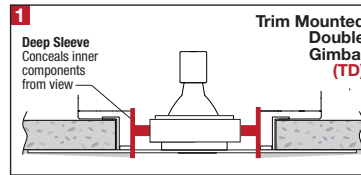

PROJECT	TYPE	CATALOG NUMBER
---------	------	----------------

DESCRIPTION

- Two light recessed accent / downlight - large size
- All steel 18GA construction with powder coat finish
- Trimless insert with 6.50" x 13.00" open aperture
- Perforated metal mesh frame for mudding right to the aperture
- Vent holes for cooler operating temperature
- Trimless insert features deep sleeve to conceal inner components
- Insert sleeve removable for maintenance
- **Ceiling Cut-Out - 7.12" x 13.94"**

LAMPS (not included)

- 120V PAR30 Halogen 75W max - Derate Labels Available
- PAR30MH 20W, 39W or 70W
- PAR30 20W LED Retrofit
- Double gimbal lamp holder with up to 40° x 40° tilt aiming
- Accepts up to 2 or more optical accessories, dependent on lamp
- Trim mounted double gimbal standard with optional single gimbal flush yoke, regressed yoke or adjusting retractable yoke

ELECTRICAL

- Integral metal halide ballast (no power supply for line voltage lamps)
- Electrical wiring compartment integrated into housing construction
- Thermal protection
- Easy maintenance access through ceiling opening
- Rated for through-branch wiring
- Dimmable (line voltage only)