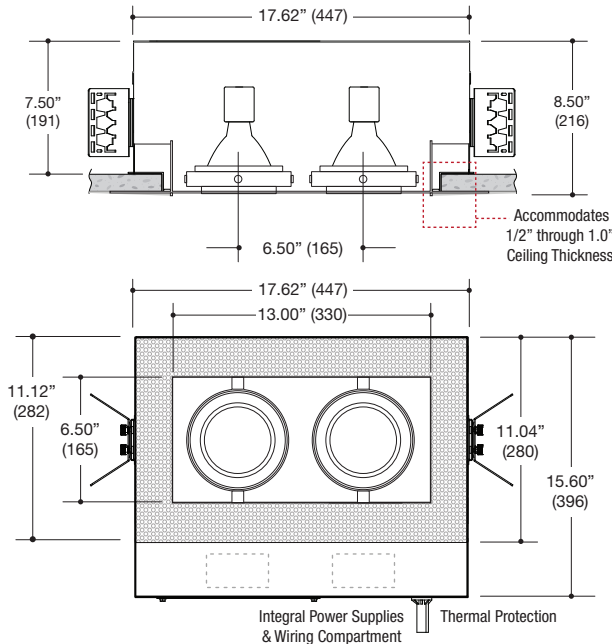

PROJECT	TYPE	CATALOG NUMBER
---------	------	----------------

DESCRIPTION

- Two light recessed accent / downlight - large size
- All steel 18GA construction with powder coat finish
- Trimless insert with 6.50" x 13.00" open aperture
- Perforated metal mesh frame for mudding right to the aperture
- Vent holes for cooler operating temperature
- Trimless insert features deep sleeve to conceal inner components
- Insert sleeve removable for maintenance
- **Ceiling Cut-Out - 7.12" x 13.94"**

LAMPS (not included)

- 120V PAR30 Halogen 75W max - Derate Labels Available
- PAR30MH 20W, 39W or 70W
- PAR30 20W LED Retrofit
- Double gimbal lamp holder with up to 40° x 40° tilt aiming
- Accepts up to 2 or more optical accessories, dependent on lamp
- Trim mounted double gimbal standard with optional single gimbal flush yoke, regressed yoke or adjusting retractable yoke

ELECTRICAL

- Integral metal halide ballast (no power supply for line voltage lamps)
- Electrical wiring compartment integrated into housing construction
- Thermal protection
- Easy maintenance access through ceiling opening
- Rated for through-branch wiring
- Dimmable (line voltage only)