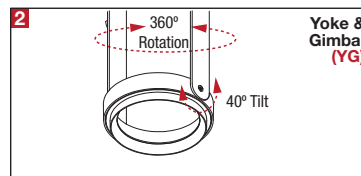

PROJECT	TYPE	CATALOG NUMBER
---------	------	----------------

DESCRIPTION

- Two light recessed accent / downlight - large size
- All steel 18GA construction with powder coat finish
- Trimless insert with 6.50" x 13.00" open aperture
- Perforated metal mesh frame for mudding right to the aperture
- Vent holes for cooler operating temperature
- Trimless insert features deep sleeve to conceal inner components
- Insert sleeve removable for maintenance
- **Ceiling Cut-Out - 7.12" x 13.94"**

LAMPS (not included)

- 120V PAR30 Halogen 75W max - Derate Labels Available
- PAR30MH 20W, 39W or 70W
- PAR30 20W LED Retrofit
- Double gimbal lamp holder with up to 40° x 40° tilt aiming
- Accepts up to 2 or more optical accessories, dependent on lamp
- Trim mounted double gimbal standard with optional single gimbal flush yoke, regressed yoke or adjusting retractable yoke