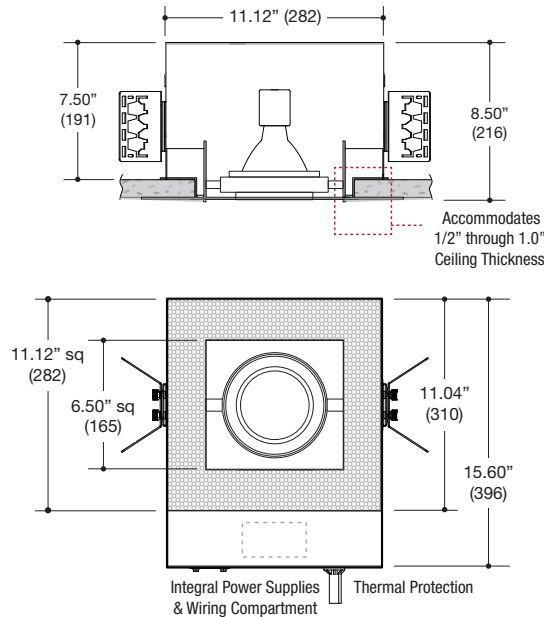

### DESCRIPTION

- One light recessed accent / downlight - large size
- All steel 18GA construction with powder coat finish
- Trimless insert with 6.50" x 6.50" open aperture
- Perforated metal mesh frame for mudding right to the aperture
- Vent holes for cooler operating temperature
- Trimless insert features deep sleeve to conceal inner components
- Insert sleeve removable for maintenance
- **Ceiling Cut-Out - 7.12" x 7.40"**

### LAMPS (not included)

- 120V PAR30 Halogen 75W max - Derate Labels Available
- PAR30MH 20W, 39W or 70W
- PAR30 20W LED Retrofit
- Double gimbal lamp holder with up to 40° x 40° tilt aiming
- Accepts up to 2 or more optical accessories, dependent on lamp
- Trim mounted double gimbal standard with optional single gimbal flush yoke, regressed yoke or adjusting retractable yoke