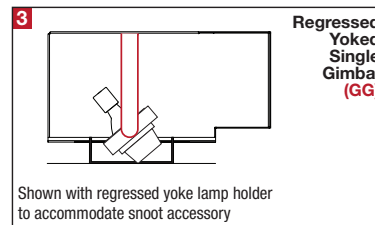

### DESCRIPTION

- One light recessed accent / downlight - large size
- All steel 18GA construction with powder coat finish
- Trimless insert with 6.50" x 6.50" open aperture
- Perforated metal mesh frame for mudding right to the aperture
- Vent holes for cooler operating temperature
- Trimless insert features deep sleeve to conceal inner components
- Insert sleeve removable for maintenance
- **Ceiling Cut-Out - 7.12" x 7.40"**

### LAMPS (not included)

- 120V PAR30 Halogen 75W max - Derate Labels Available
- PAR30MH 20W, 39W or 70W
- PAR30 20W LED Retrofit
- Double gimbal lamp holder with up to 40° x 40° tilt aiming
- Accepts up to 2 or more optical accessories, dependent on lamp
- Trim mounted double gimbal standard with optional single gimbal flush yoke, regressed yoke or adjusting retractable yoke