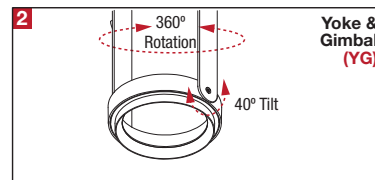

### DESCRIPTION

- One light recessed accent / downlight - large size
- All steel 18GA construction with powder coat finish
- Trimless insert with 6.50" x 6.50" open aperture
- Perforated metal mesh frame for mudding right to the aperture
- Vent holes for cooler operating temperature
- Trimless insert features deep sleeve to conceal inner components
- Insert sleeve removable for maintenance
- **Ceiling Cut-Out - 7.12" x 7.40"**