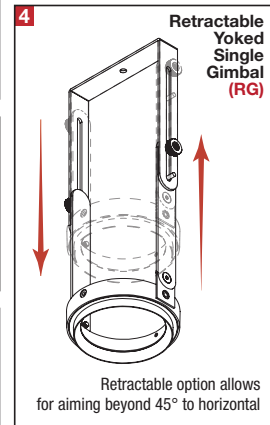

### DESCRIPTION

- One light recessed accent / downlight - large size
- All steel 18GA construction with powder coat finish
- Trimless insert with 6.50" x 6.50" open aperture
- Perforated metal mesh frame for mudding right to the aperture
- Vent holes for cooler operating temperature
- Trimless insert features deep sleeve to conceal inner components
- Insert sleeve removable for maintenance
- **Ceiling Cut-Out - 7.12" x 7.40"**

### LAMPS (not included)

- 120V PAR30 Halogen 75W max - Derate Labels Available
- PAR30MH 20W, 39W or 70W
- PAR30 20W LED Retrofit
- Double gimbal lamp holder with up to 40° x 40° tilt aiming
- Accepts up to 2 or more optical accessories, dependent on lamp
- Trim mounted double gimbal standard with optional single gimbal flush yoke, regressed yoke or adjusting retractable yoke