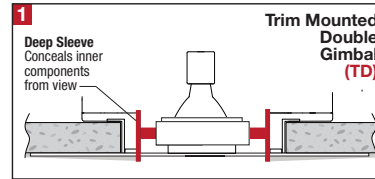

### DESCRIPTION

- One light recessed accent / downlight - large size
- All steel 18GA construction with powder coat finish
- Trimless insert with 6.50" x 6.50" open aperture
- Perforated metal mesh frame for mudding right to the aperture
- Vent holes for cooler operating temperature
- Trimless insert features deep sleeve to conceal inner components
- Insert sleeve removable for maintenance
- **Ceiling Cut-Out - 7.12" x 7.40"**