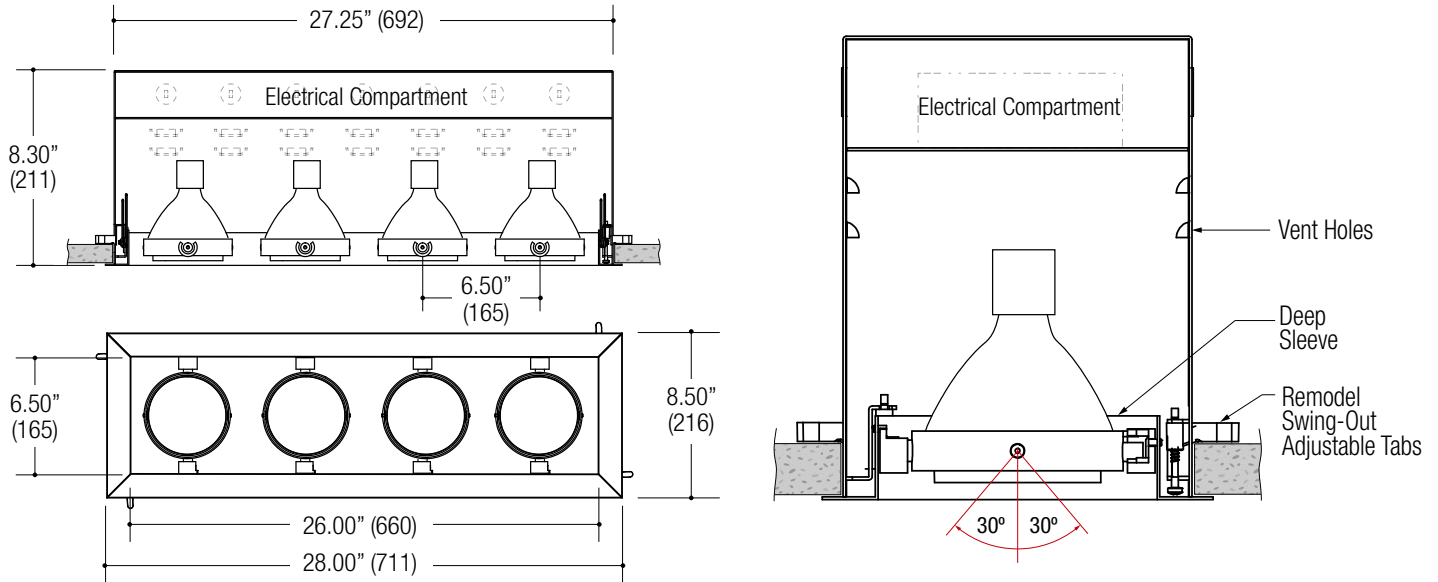

### DESCRIPTION

- Four light recessed accent / downlight - large size
- All steel 18GA construction with powder coat finish
- 1" Trim flange with 6.50" x 26.00" open aperture
- Trim flange removable for maintenance
- Vent holes for cooler operating temperature
- Deep sleeve to conceal inner components
- **Ceiling Cut-Out - 7.95" x 27.45"**

### MOUNTING

- Trim collar is secured using adjustable swing out tabs
- For installation in drywall, wood, stone, acoustic tile, or other ceiling types
- Adjust for 1/2" through 1.0" ceiling thickness