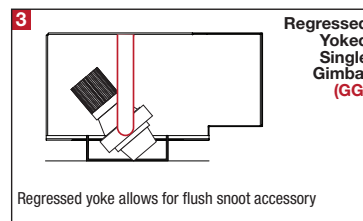

| | | |
|---------|------|----------------|
| PROJECT | TYPE | CATALOG NUMBER |
|---------|------|----------------|

DESCRIPTION

- One light recessed accent / downlight - large size
- All steel 18GA construction with powder coat finish
- 1" Trim flange with 6.50" x 6.50" open aperture
- Trim flange removable for maintenance
- Vent holes for cooler operating temperature
- Trim features deep sleeve to conceal inner components
- **Ceiling Cut-Out - 7.12" x 7.40"**