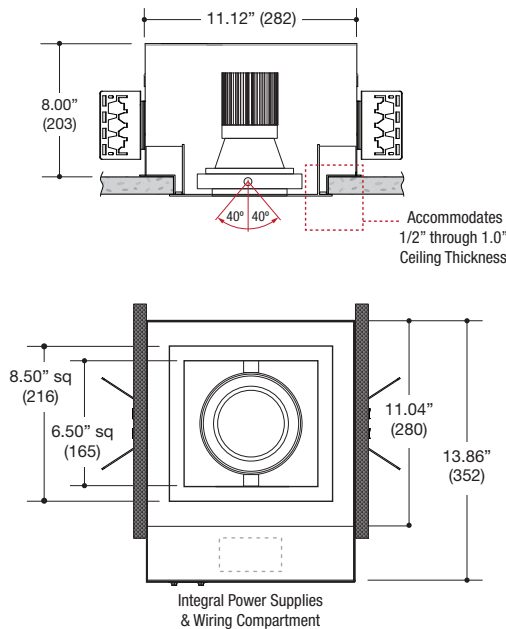

| | | |
|---------|------|----------------|
| PROJECT | TYPE | CATALOG NUMBER |
|---------|------|----------------|

DESCRIPTION

- One light recessed accent / downlight - large size
- All steel 18GA construction with powder coat finish
- 1" Trim flange with 6.50" x 6.50" open aperture
- Trim flange removable for maintenance
- Vent holes for cooler operating temperature
- Trim features deep sleeve to conceal inner components
- **Ceiling Cut-Out - 7.12" x 7.40"**

LED Source

- Field-replaceable integral LED module
- Field-changeable optic
- Bridgelux or CREE - See Performance Chart
- Accepts up to 2 or more optical accessories
- Trim mounted double gimbal standard with optional single gimbal flush yoke, regressed yoke or adjusting retractable yoke