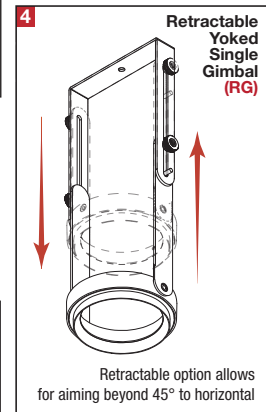

| | | |
|---------|------|----------------|
| PROJECT | TYPE | CATALOG NUMBER |
|---------|------|----------------|

DESCRIPTION

- One light recessed accent / downlight - large size
- All steel 18GA construction with powder coat finish
- 1" Trim flange with 6.50" x 6.50" open aperture
- Trim flange removable for maintenance
- Vent holes for cooler operating temperature
- Trim features deep sleeve to conceal inner components
- **Ceiling Cut-Out - 7.12" x 7.40"**

LED Source

- Field-replaceable integral LED module
- Field-changeable optic
- Bridgelux or CREE - See Performance Chart
- Accepts up to 2 or more optical accessories
- Trim mounted double gimbal standard with optional single gimbal flush yoke, regressed yoke or adjusting retractable yoke