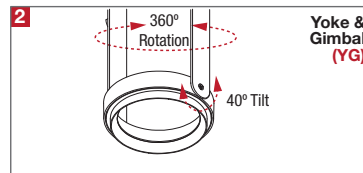

| | | |
|---------|------|----------------|
| PROJECT | TYPE | CATALOG NUMBER |
|---------|------|----------------|

DESCRIPTION

- One light recessed accent / downlight - large size
- All steel 18GA construction with powder coat finish
- 1" Trim flange with 6.50" x 6.50" open aperture
- Trim flange removable for maintenance
- Vent holes for cooler operating temperature
- Trim features deep sleeve to conceal inner components
- **Ceiling Cut-Out - 7.12" x 7.40"**