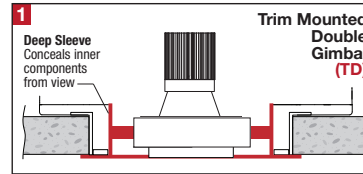

| | | |
|---------|------|----------------|
| PROJECT | TYPE | CATALOG NUMBER |
|---------|------|----------------|

DESCRIPTION

- One light recessed accent / downlight - large size
- All steel 18GA construction with powder coat finish
- 1" Trim flange with 6.50" x 6.50" open aperture
- Trim flange removable for maintenance
- Vent holes for cooler operating temperature
- Trim features deep sleeve to conceal inner components
- **Ceiling Cut-Out - 7.12" x 7.40"**

LED Source

- Field-replaceable integral LED module
- Field-changeable optic
- Bridgelux or CREE - See Performance Chart
- Accepts up to 2 or more optical accessories
- Trim mounted double gimbal standard with optional single gimbal flush yoke, regressed yoke or adjusting retractable yoke