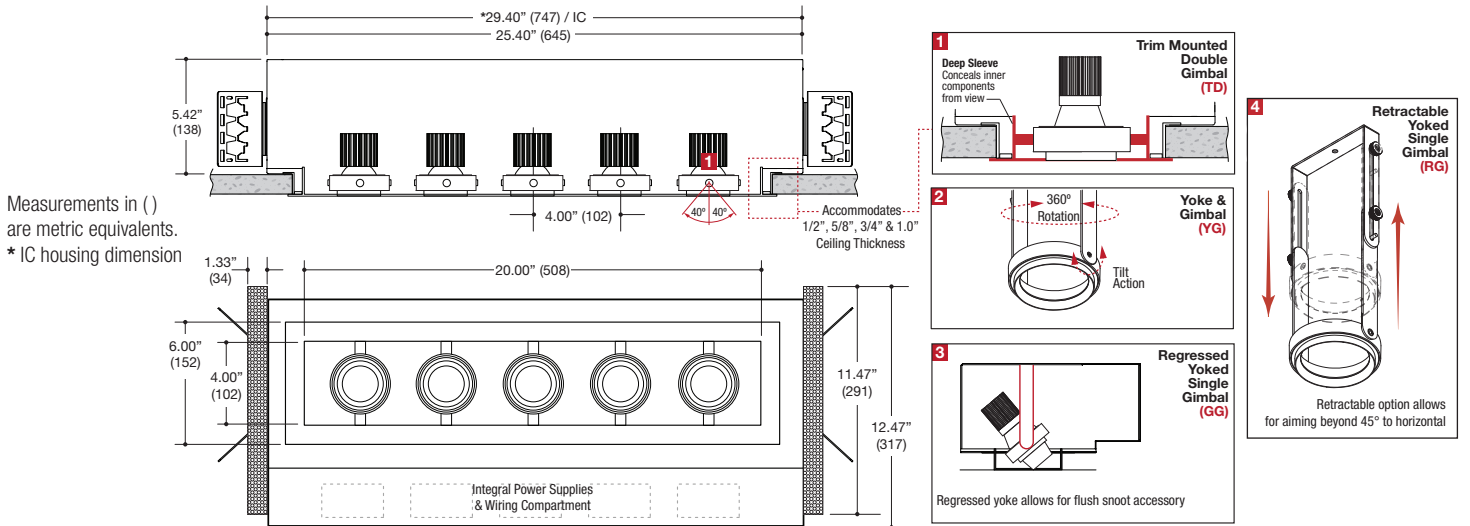

### DESCRIPTION

- Five light recessed accent / downlight - small size
- All steel 18GA construction with powder coat finish
- 1" Trim flange with 4" x 20" open aperture
- Trim flange removable for maintenance
- Vent holes for cooler operating temperature
- Trim features deep sleeve to conceal inner components
- **Ceiling Cut-Out - 4.50" x 21.12"**