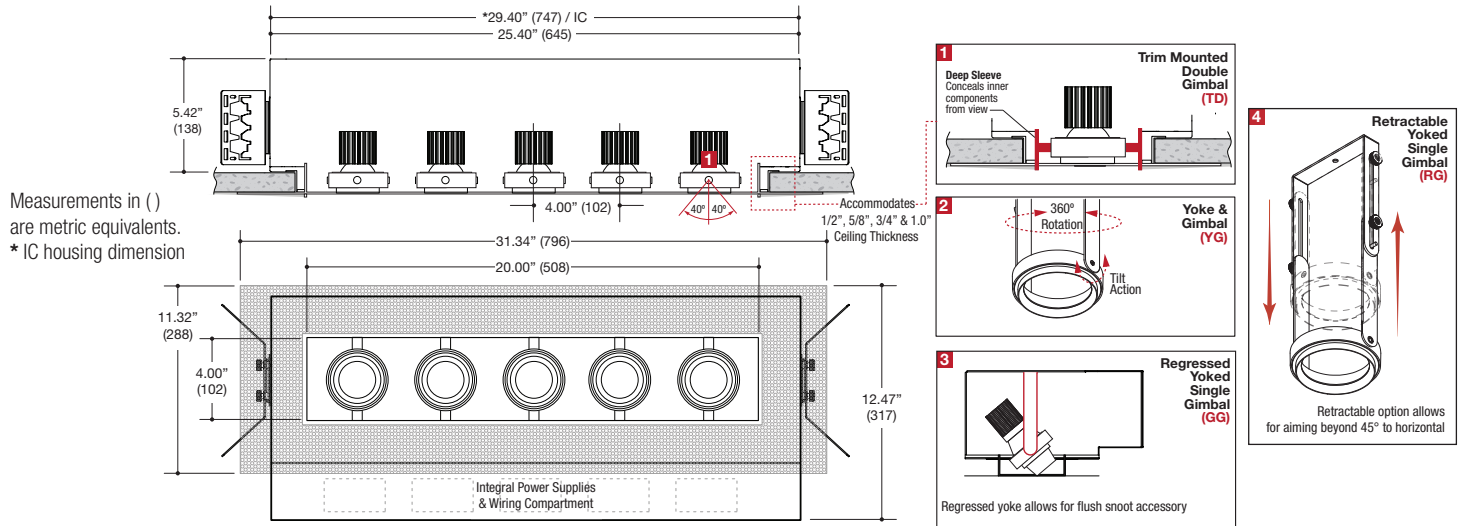

#### DESCRIPTION

- Five light recessed accent / downlight - Small size
- All steel 18GA construction with powder coat finish
- Trimless insert with 4" x 20" open aperture
- Perforated metal mesh frame for mudding right to the aperture
- Vent holes for cooler operating temperature
- Trimless insert features deep sleeve to conceal inner components
- Insert sleeve removable for maintenance
- **Ceiling Cut-Out -4.50" x 21.12"**