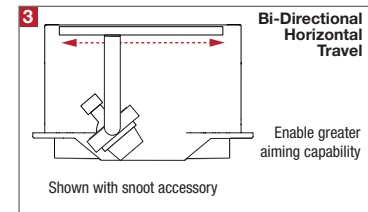

### DESCRIPTION

- Five light recessed accent / downlight - small size
- All steel 18GA construction with powder coat finish
- Trimless insert with 4" x 20" open aperture
- Perforated metal mesh frame for mudding right to the aperture
- Vent holes for cooler operating temperature
- Knife-like trimless aperture edge with angle sleeve walls for clean look
- **Ceiling Cut-Out - 7.06" x 24.38"**