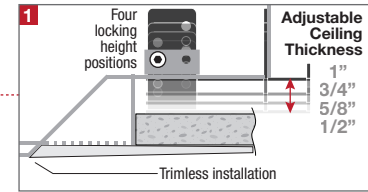

### DESCRIPTION

- Five light recessed accent / downlight - small size
- All steel 18GA construction with powder coat finish
- Trimless insert with 4" x 20" open aperture
- Perforated metal mesh frame for mudding right to the aperture
- Vent holes for cooler operating temperature
- Knife-like trimless aperture edge with angle sleeve walls for clean look
- **Ceiling Cut-Out - 7.06" x 24.38"**