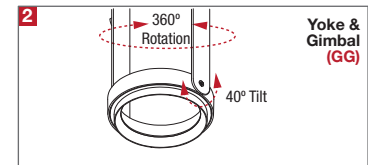

### DESCRIPTION

- Five light recessed accent / downlight - small size
- All steel 18GA construction with powder coat finish
- Trimless insert with 4" x 20" open aperture
- Perforated metal mesh frame for mudding right to the aperture
- Vent holes for cooler operating temperature
- Knife-like trimless aperture edge with angle sleeve walls for clean look
- **Ceiling Cut-Out - 7.06" x 24.38"**

### LAMPS (not included)

- 12V MR16 50W max - Derate Labels Available
- CMHMR16 in 20W or 39W
- LED Retrofit 15W max - Works with SORAA®
- Accepts up to 2 or more optical accessories, dependent on lamp
- Single gimbal lamp holder with up to 40° x 40° tilt aiming
- Yoke with 360°+ rotation
- Regressed adjustable yoke
- Bi-Directional Horizontal travel for extreme aiming