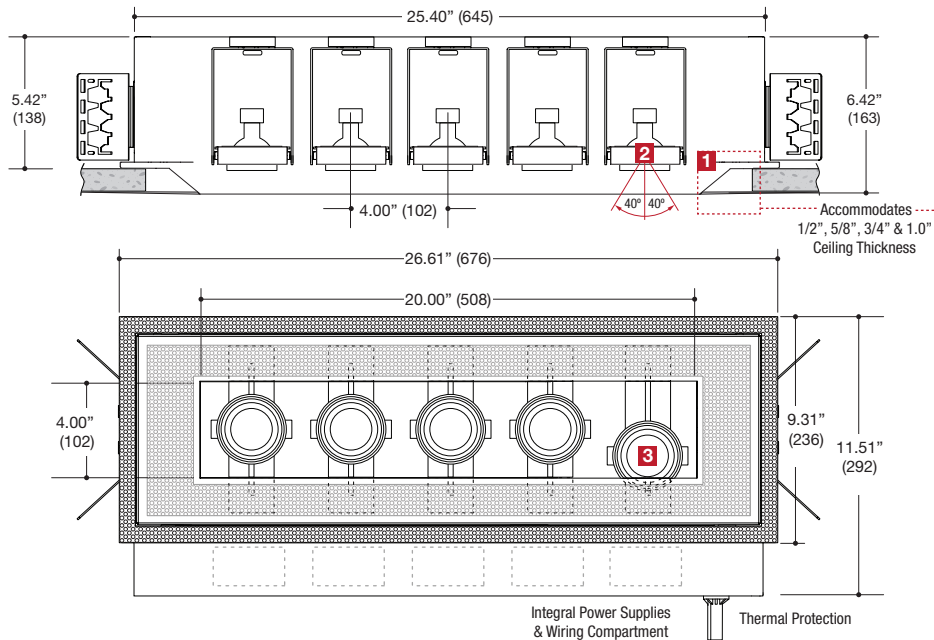

### DESCRIPTION

- Five light recessed accent / downlight - small size
- All steel 18GA construction with powder coat finish
- Trimless insert with 4" x 20" open aperture
- Perforated metal mesh frame for mudding right to the aperture
- Vent holes for cooler operating temperature
- Knife-like trimless aperture edge with angle sleeve walls for clean look
- **Ceiling Cut-Out - 7.06" x 24.38"**

### LAMPS (not included)

- 12V MR16 50W max - Derate Labels Available
- CMHMR16 in 20W or 39W
- LED Retrofit 15W max - Works with SORAA®
- Accepts up to 2 or more optical accessories, dependent on lamp
- Single gimbal lamp holder with up to 40° x 40° tilt aiming
- Yoke with 360°+ rotation
- Regressed adjustable yoke
- Bi-Directional Horizontal travel for extreme aiming

### ELECTRICAL

- Integral electronic or toroidal transformer, metal halide ballast
- Electrical wiring compartment integrated into housing construction
- Thermal protection
- Easy maintenance access through ceiling opening
- Rated for through-branch wiring
- Dimmable (12V)