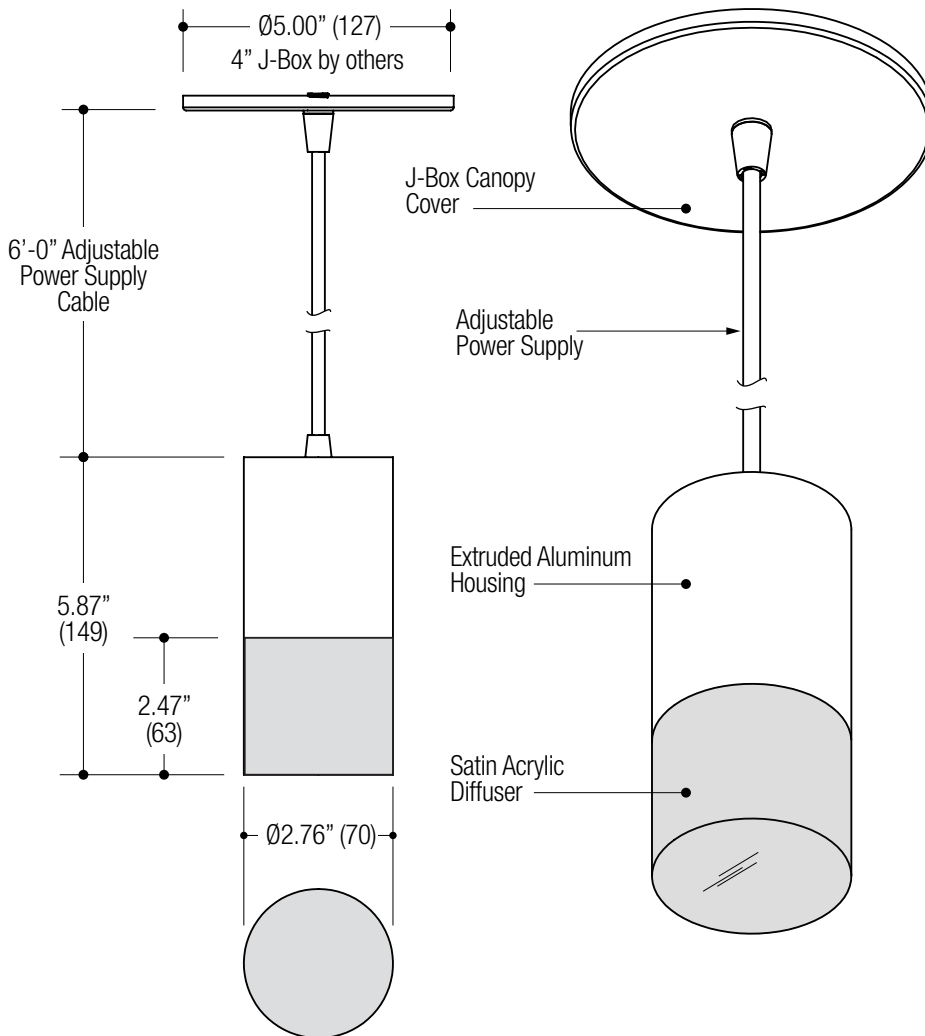

LED

INTEGRAL DRIVER

SMALL

PROJECT	TYPE	CATALOG NUMBER
---------	------	----------------

Measurements in () are metric equivalents.

Specifications

PENDANT HOUSING

- Single downlight accent fixture / small size
- 2.76" Diameter cylindrical shape
- Die cast aluminum housing
- LED optical grade reflector
- 5" diameter canopy
- Satin acrylic diffuser
- Powder coat finish

LED SOURCE

- CREE 08W / 600lm, (@ 95CRI min / 3000K)
- Through ventilation passively cooled thermal management

ELECTRICAL

- Fully integral LED driver
- Phase dimmable power supply

MOUNTING

- Directly to junction box
- Surface canopy with 6' adjustable cable and hardware supplied

LABELS

- Suitable for damp location

5 YEAR WARRANTY

Limited

ORDERING INFO

SERIES	WATTAGE	CRI / COLOR	BEAM	POWER SUPPLY	VOLTAGE	FINISH
KATRPB KATE ROUND PENDANT Small Downlight	08C 08W LED 600 lm nom. 400 lm del.	9530 95CRI / 3000K	X Acrylic Diffuser	D1 Phase Dimming (120V only)	1 120V	BB Black WW White SS Silver Consult factory for custom colors