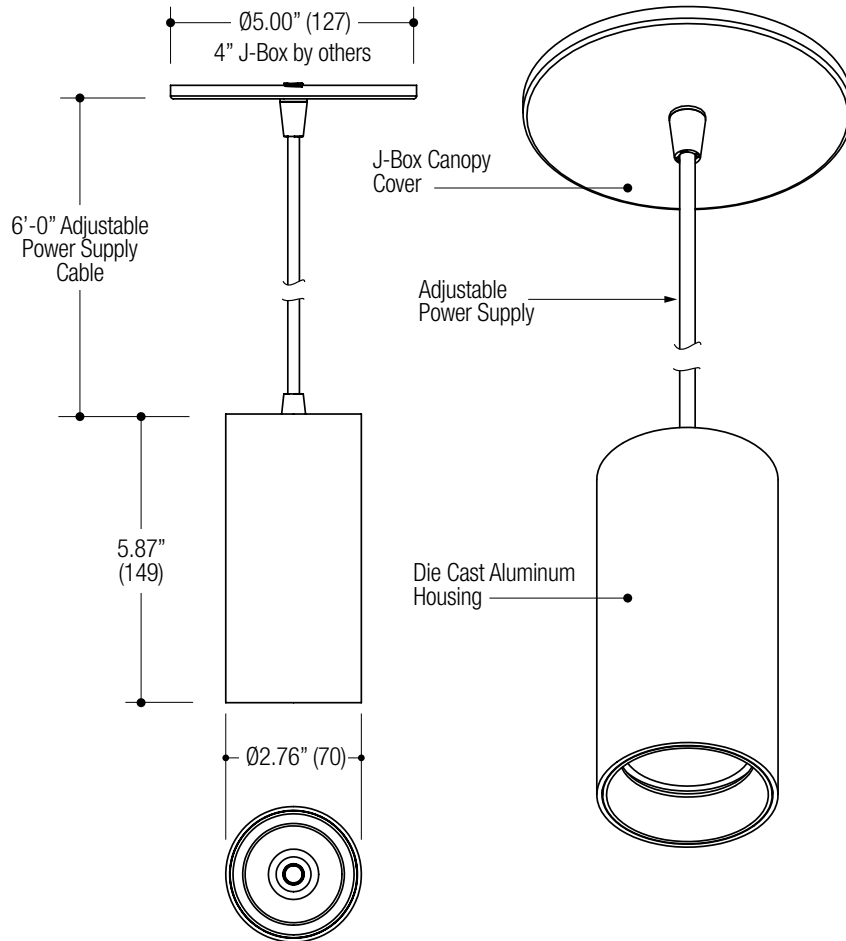

LED

INTEGRAL DRIVER

SMALL

PROJECT	TYPE	CATALOG NUMBER
---------	------	----------------

Measurements in () are metric equivalents.

Specifications

PENDANT HOUSING

- Single downlight accent fixture / small size
- 2.76" Diameter cylindrical shape
- Die cast aluminum housing
- LED optical grade reflector
- 5" diameter canopy
- Powder coat finish

LED SOURCE

- CREE / ValuDIM™ Warm dimming
- Field replaceable optics available
- Will accept 1 lens and 1 louver
- Through ventilation passively cooled thermal management

ELECTRICAL

- Fully integral LED driver
- Phase dimmable power supply

MOUNTING

- Directly to junction box
- Surface canopy with 6' adjustable cable
- and hardware supplied

LABELS

- Suitable for damp location

ValuDIM™

Limited

ORDERING INFO

SERIES	WATTAGE	CRI / COLOR	BEAM	POWER SUPPLY	FINISH
JULRPB	08C 8W LED 801 lm del.	8027 80CRI / 2700K 8030 80CRI / 3000K 8035 80CRI / 3500K 8040 80CRI / 4000K 9227 92CRI / 2700K 9230 92CRI / 3000K 9235 92CRI / 3500K 9240 92CRI / 4000K 9827 98CRI / 2700K 9830 98CRI / 3000K 9835 98CRI / 3500K 9840 98CRI / 4000K	N Narrow 12° M Medium 25° W Wide 35° V Very Wide 55°	DMU Dimming Multiple Forward/Reverse Phase (@ 120V only) 0-10V Wires Present (@ 120-277V)	BB All Black WB White with Black Bezel WW All White SB Silver with Black Bezel Consult factory for custom colors
JULIE PENDANT Small Downlight	13C 13W LED 1078 lm del. 15C 15W LED 1208 lm del. Delivered @ 80CRI / 3000K Narrow Beam	9220 92CRI / 3000-1800K Warm Dimming (ValuDIM Only)			
	ValuDIM™ 15V 15W LED / 712lm del. / 3000-1800K Warm Dimming Delivered @ 92CRI / 3000K Narrow Beam				

Ordering Example: **JULRPB-13C-8030-M-DMU-BB**

OPTICAL ACCESSORY	DESCRIPTION	LIGHT SOURCE
		SMALL
		• 60mm LED
	Hex Cell Louver	OPT-TRA19B-HXL Ø2.36" (60mm) nom.
	Diffusion Lens	OPT-TRA19B-P-DFL Ø2.36" (60mm) nom.
	Linear Spread Lens	OPT-TRA19B-P-LSL Ø2.36" (60mm) nom.
	Prismatic Spread Lens	OPT-TRA19B-P-PSL Ø2.36" (60mm) nom.