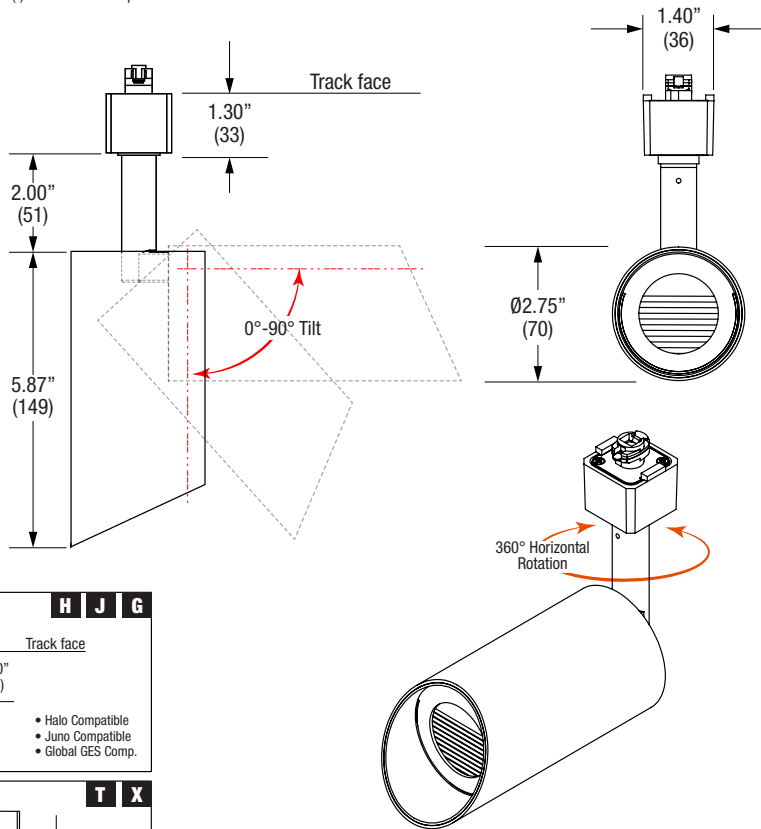

**LED**

**INTEGRAL DRIVER**

**SMALL**

PROJECT	TYPE	CATALOG NUMBER
---------	------	----------------

Measurements in ( ) are metric equivalents.

## Specifications

### WALLWASH TRACKHEAD

- 2.75" diameter cylinder shaped trackhead
- 0° - 90° vertical tilting / 360° horizontal rotation
- Constant friction
- Die cast aluminum housing
- LED optical grade reflector (wallwash function)
- Powder coat finish