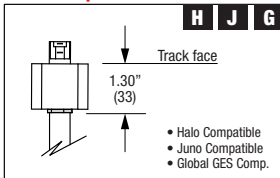

Track Adapters

Halo® is a registered trademark of Cooper Industries,
Juno® is a registered trademark of Juno Lighting,
Global® is a registered trademark of Nordic Aluminium.

ORDERING INFO

SERIES	ADAPTER	WATTAGE	CRI / COLOR	BEAM	DRIVER	FINISH
TRA29B JULIE Wallwash Trackhead Die-Cast Aluminum Adjustable Aim	H Halo® compatible*† J Juno® compatible* † G Global® GES compatible* † T Global® TEK compatible* K Global® HTEK compatible** X Global® XTS compatible*	08C 8W LED 801 lm del. 13C 13W LED 1078 lm del. 15C 15W LED 1208 lm del. Delivered @ 80CRI / 3000K Narrow Beam	8027 80CRI / 2700K 8030 80CRI / 3000K 8035 80CRI / 3500K 8040 80CRI / 4000K 9227 92CRI / 2700K 9230 92CRI / 3000K 9235 92CRI / 3500K 9240 92CRI / 4000K 9827 98CRI / 2700K 9830 98CRI / 3000K 9835 98CRI / 3500K 9840 98CRI / 4000K	W Wide	D11 Phase Dimming 120V LD2 Non Dimming 277V (K adaptor only)	BB All Black WB White with Black Bezel WW All White SB Silver with Black Bezel Consult factory for custom colors
	* D11 only ** LD2 only † One Circuit Compatible Only	ValuDIM™ 15V 15W LED / 712lm del. / 3000- 1800K Warm Dimming Delivered @ 92CRI / 3000K Narrow Beam	9220 92CRI / 3000-1800K Warm Dimming (ValuDIM Only)			

Ordering Example: **TRA29B-K-13C-8030-W-LD2-WW**