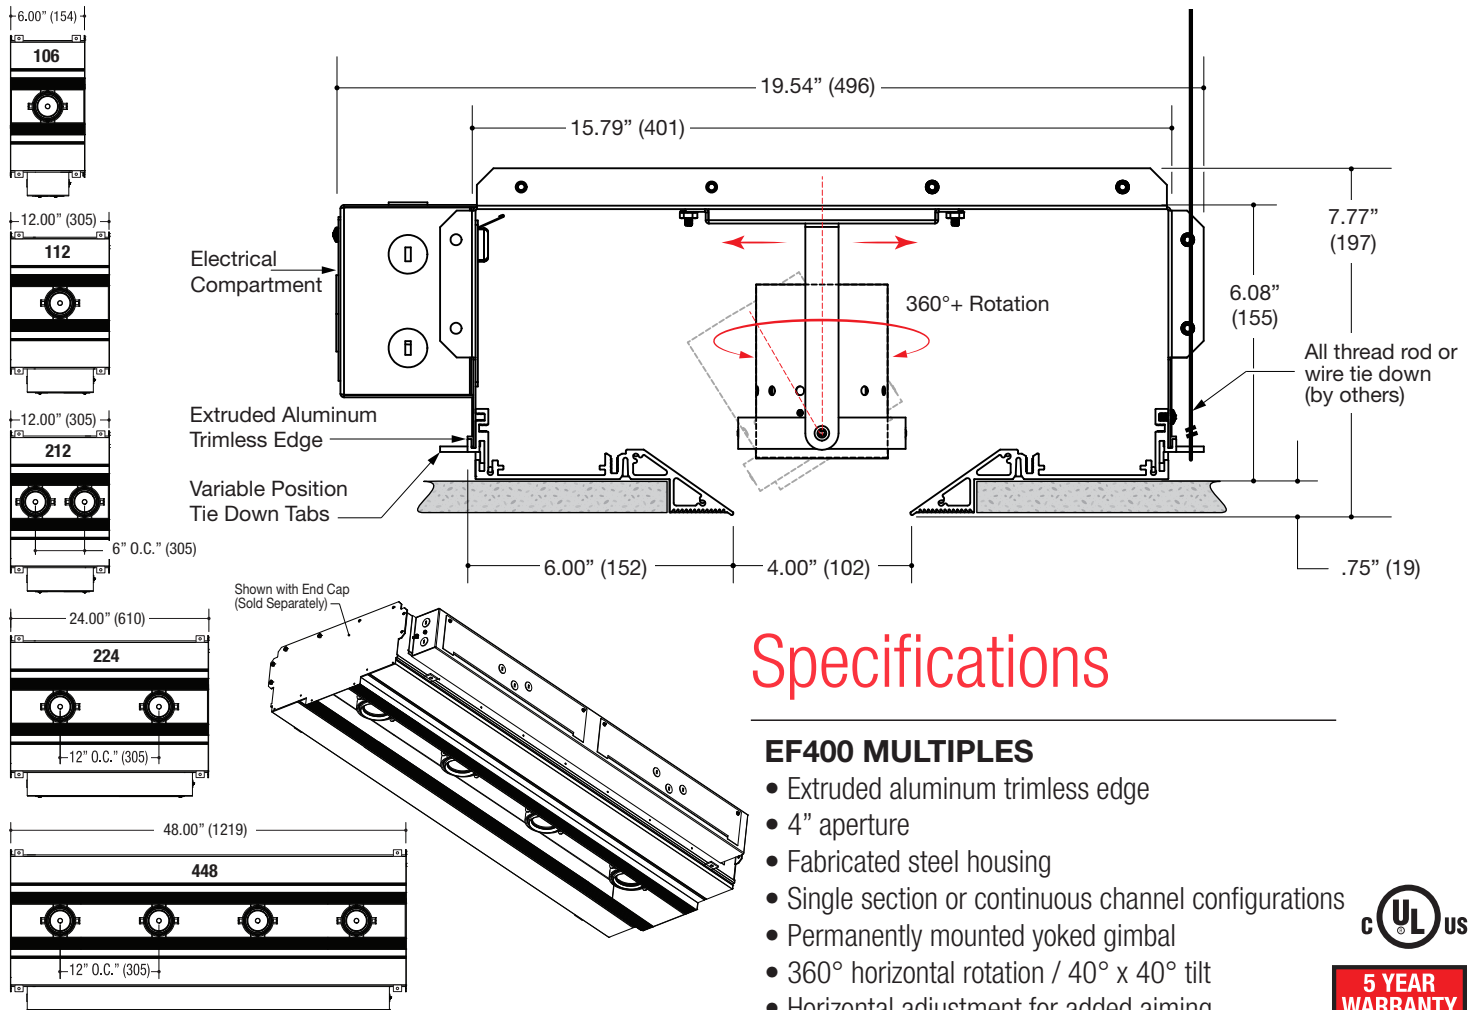

## Specifications

### EF400 MULTIPLES

- Extruded aluminum trimless edge
- 4" aperture
- Fabricated steel housing
- Single section or continuous channel configurations
- Permanently mounted yoked gimbal
- 360° horizontal rotation / 40° x 40° tilt
- Horizontal adjustment for added aiming