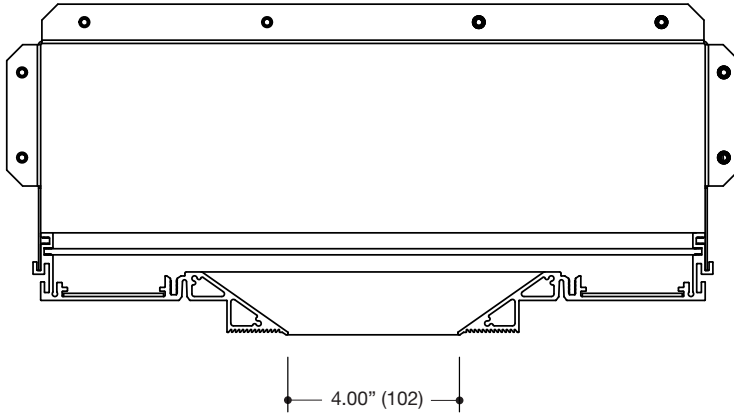

PROJECT

TYPE

CATALOG NUMBER

HORSESHOE END CAP