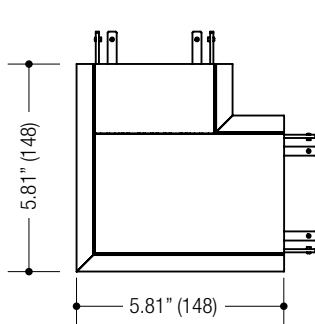

FOR LIT CORNER OPTIONS CONSULT FACTORY

5 YEAR WARRANTY
Limited

ORDERING INFO

SERIES	WATTAGE / FT	CRI / COLOR	LENS	DRIVER	TYPE	VOLTAGE	FINISH
EF3-C-T	000* None - Cover Required	0000* None - Cover Required	CV* Aluminum Cover	NA None	ELL (Unlit) 90° Elbow Horizontal TEE (Unlit) "T" 3-WAY 4WY (Unlit) "X" 4-WAY VEL (Unlit) 90° Elbow Vertical	0 None	BB Black WW White XX Custom
EF300 Medium LED Recessed Trimmed							
EF3-C-T							

Ordering Example: **EF3-C-T-000-0000-CV-NA-ELL-0-BB**