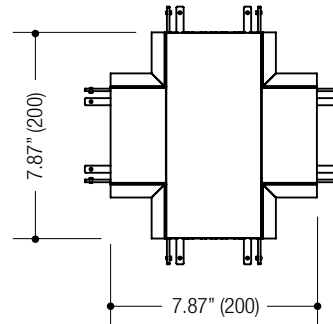

FOR LIT CORNER OPTIONS CONSULT FACTORY

5 YEAR WARRANTY
Limited

ORDERING INFO

SERIES	WATTAGE / FT	CRI / COLOR	LENS	DRIVER	TYPE	VOLTAGE	FINISH
EF3-C-T	000* None - Cover Required	0000* None - Cover Required	CV* Aluminum Cover	NA None	ELL (Unlit) 90° Elbow Horizontal TEE (Unlit) "T" 3-WAY 4WY (Unlit) "X" 4-WAY VEL (Unlit) 90° Elbow Vertical	0 None	BB Black WW White XX Custom
EF300 Medium LED Recessed Trimmed							
EF3-C-T							

Ordering Example: **EF3-C-T-000-0000-CV-NA-ELL-0-BB**