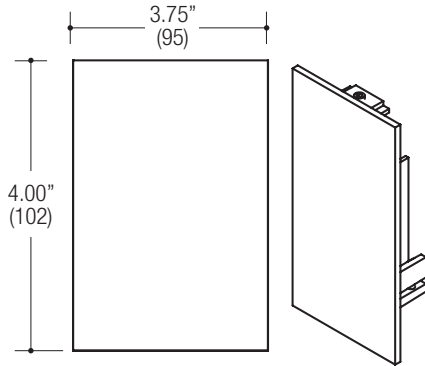

CONSTRUCTION

- 3.75" (95) wide x 4.00" (102) tall extruded aluminum housing
- Die-cast aluminum end caps with concealed fasteners
- Locking joiners allow units to be connected for long straight runs
- Powder coat finish
- **Ceiling Cut-out: 4.375" wide x length + 13/16"**

Ordering Example: **EF3-C-T-04F-8027-LN-D2-024-1-BB-COM**

PROJECT	TYPE	CATALOG NUMBER
---------	------	----------------

Measurements in () are metric equivalents.

ELL
90° Elbow
Horizontal

TEE
90° 3-Way
Connection

Ordering Example: **EF3-C-T-000-0000-CV-NA-ELL-0-BB**

PROJECT

TYPE

CATALOG NUMBER

Measurements in () are metric equivalents.

ENDC
End Cap

ORDERING INFO

SERIES	FINISH
EF3-C-T-ENDC END CAP Medium LED Recessed Trimmed	BB Black WW White XX Custom
EF3-C-T-ENDC	