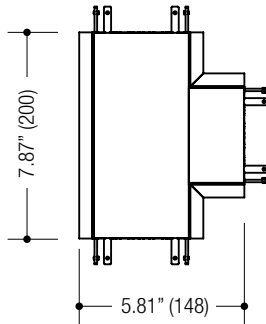

FOR LIT CORNER OPTIONS CONSULT FACTORY

5 YEAR WARRANTY
Limited

ORDERING INFO

SERIES	WATTAGE / FT	CRI / COLOR	LENS	DRIVER	TYPE	VOLTAGE	FINISH
EF3-C-T	000* None - Cover Required	0000* None - Cover Required	CV* Aluminum Cover	NA None	ELL (Unlit) 90° Elbow Horizontal TEE (Unlit) "T" 3-WAY 4WY (Unlit) "X" 4-WAY VEL (Unlit) 90° Elbow Vertical	0 None	BB Black WW White XX Custom
EF300 Medium LED Recessed Trimmed							
EF3-C-T							

Ordering Example: **EF3-C-T-000-0000-CV-NA-ELL-0-BB**