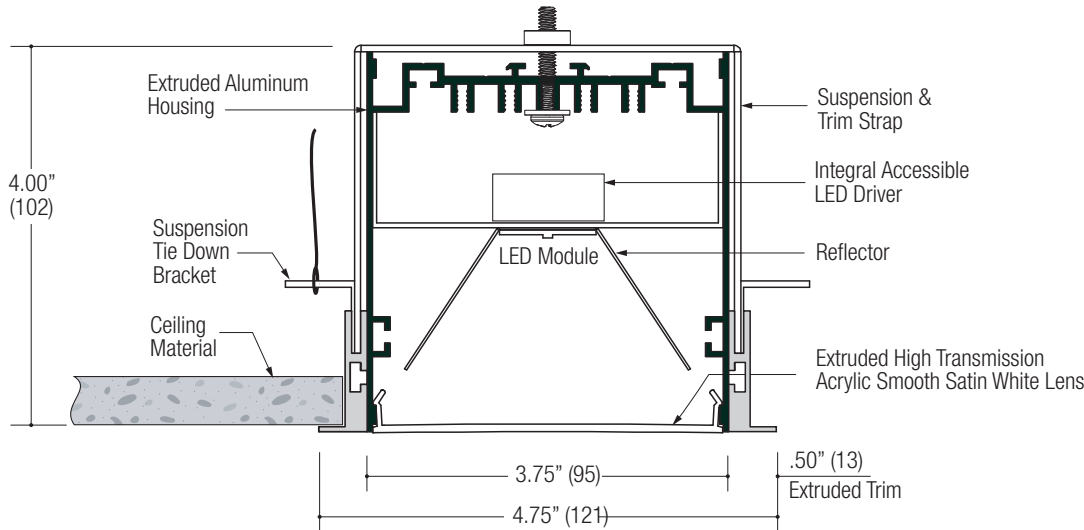

PROJECT	TYPE	CATALOG NUMBER
---------	------	----------------

Measurements in () are metric equivalents.

**EF300 Series
RECESSED TRIMMED**

Perfect Fit® technology Engineered to provide seamless lighting in any length, the fixture can be ordered to the nearest inch. Contractor cuttable design insures perfect installations with minimal coordination by allowing the electrician to trim up to six inches from the length of fixture during installation.

CONSTRUCTION

- 3.75" (95) wide x 4.00" (102) tall extruded aluminum housing
- Die-cast aluminum end caps with concealed fasteners
- Locking joiners allow units to be connected for long straight runs
- Powder coat finish
- **Ceiling Cut-out: 4.375" wide x length + 13/16"**

LED Source

- Available at three power levels up to 1000 lumens per foot
- Tight binning ensures color consistency within 2 MacAdam ellipses
- Dense pitch for uniform output
- **LED Downlight module, see components page 2**