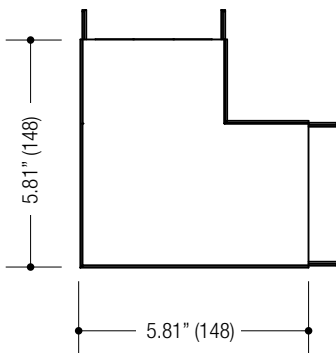

ORDERING INFO

SERIES	DIRECT WATTAGE	INDIRECT WATTAGE	CRI / COLOR	LENS	DRIVER	LENGTH	VOLTS	FINISH	MOUNTING	CONFIG.
EF300 Medium LED Direct / Indirect -Wall Mount -Suspended Mount	04F 04W LED 440 lm / ft nom.	04F 04W LED 440 lm / ft nom.	80CRI 8027 - 2700K 8030 - 3000K 8035 - 3500K 8040 - 4000K	LN Satin white lens	D2 0-10V Dim. Driver (120-277V only) D3 Lutron Hi-lume™ Forward Phase 2 Wire 1% (120V only) D4 Lutron Hi-lume™ 3 wire 1% (120-277V only) E4 Dimmable Lutron Hi-lume™ 1% EcoSystem™ LED driver (120-277V only) NA None	024 24" 2ft 036 36" 3ft 048 48" 4ft 096 96" 8ft <i>Consult factory for custom lengths or patterns</i>	1 120V U 120-277V 0 None	BB Black WW White XX Custom	SP Suspension Mount (Includes SUSP kit & SUPL kit) ST Stem Mount (Includes STEM kit) WM Wall Mount (Brackets includes)	COM End Caps EXT No End Caps
	08F 08W LED 800 lm / ft nom.	08F 08W LED 800 lm / ft nom.	90CRI 9027 - 2700K 9030 - 3000K 9035 - 3500K 0000* - None Cover required <i>Consult factory for other CRI / Color options</i>	CV* Aluminum cover						
	12F 12W LED 1200 lm / ft nom.	12F 12W LED 1200 lm / ft nom.								
	000* None - Cover required	000* None - Cover required								
EF3-C-D										

Ordering Example: **EF3-C-D-12F-08F-8027-LN-D2-024-1-BB-ST-COM**

PROJECT	TYPE	CATALOG NUMBER
---------	------	----------------

Measurements in () are metric equivalents.

ELL
90° Elbow
Horizontal

TEE
90° 3-Way
Connection