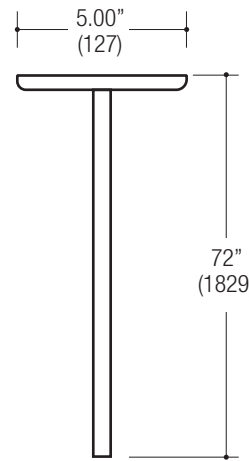

STEM Stem Kit

- Surface mount canopy
- Standard surface mounting hardware
- Extruded aluminum stem 6' overall length
- Fixture mounting hardware
- Includes power supply within stem

ORDERING INFO

SERIES	LENGTH	FINISH
EF3-CD-SUSP SUSPENSION KIT	072 72" - 6' ft	SS Silver (EF3-SUSP only)
EF3-SUPL POWER SUPPLY KIT		BB Black WW White XX Custom
EF3-STEM STEM KIT		

Measurements in ( ) are metric equivalents.

Ordering Example: **EF3-CD-SUSP-072-SS**