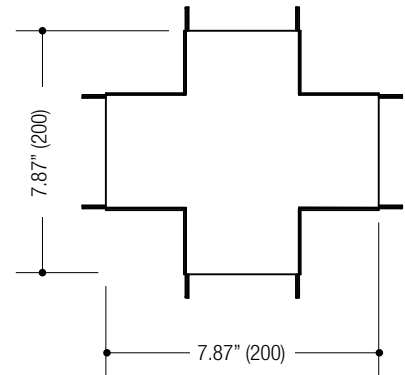

FOR LIT CORNER OPTIONS CONSULT FACTORY

5 YEAR WARRANTY
Limited

ORDERING INFO

SERIES	DIRECT WATTAGE	INDIRECT WATTAGE	CRI / COLOR	LENS	DRIVER	TYPE	VOLTAGE	FINISH
EF3-C-D	000* None - Cover Required	000* None - Cover Required	0000* None - Cover Required	CV* Aluminum Cover	NA None	ELL (Unlit) 90° Elbow Horizontal TEE (Unlit) "T" 3-WAY 4WY (Unlit) "X" 4-WAY	0 None	BB Black WW White XX Custom
EF300 Medium LED Direct / Indirect -Wall Mount -Suspended Mount								
EF3-C-D								

Ordering Example: **EF3-C-D-000-000-0000-CV-NA-ELL-0-BB**