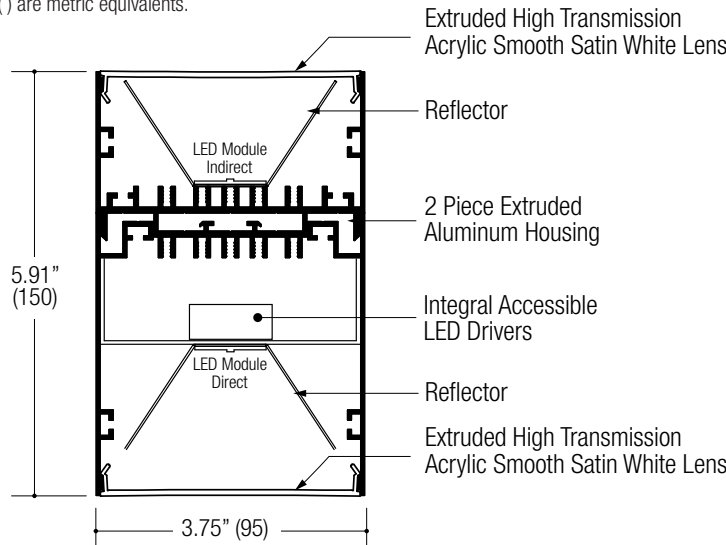

DIRECT / INDIRECT

LED

MEDIUM

PROJECT	TYPE	CATALOG NUMBER
---------	------	----------------

Measurements in () are metric equivalents.

**EF300 Series
DIRECT / INDIRECT
WALL & SUSPENDED MOUNT**

Perfect Fit® technology Engineered to provide seamless lighting in any length, the fixture can be ordered to the nearest inch. Contractor cuttable design insures perfect installations with minimal coordination by allowing the electrician to trim up to six inches from the length of fixture during installation.

CONSTRUCTION

- 3.75" (95) wide x 5.91" (150) tall extruded aluminum housing
- Die-cast aluminum end caps with concealed fasteners
- Locking joiners allow units to be connected for long straight runs
- Powder coat finish

LED Source

- Available at three power levels up to 1200 lumens per foot
- Tight binning ensures color consistency within 2 MacAdam ellipses
- Dense pitch for uniform output
- **LED Downlight module, see components page 2**