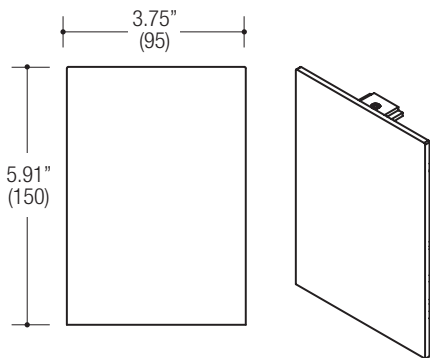

CONSTRUCTION

- 3.75" (95) wide x 5.91" (150) tall extruded aluminum housing
- Die-cast aluminum end caps with concealed fasteners
- Locking joiners allow units to be connected for long straight runs
- Powder coat finish

- Surface mount canopy
- Standard surface mounting hardware
- Extruded aluminum stem 6' overall length
- Fixture mounting hardware
- Includes power supply within stem

ORDERING INFO

SERIES	LENGTH	FINISH
EF3-CD-SUSP SUSPENSION KIT	072 72" - 6' ft	SS Silver (EF3-SUSP only)
EF3-SUPL POWER SUPPLY KIT		BB Black WW White XX Custom
EF3-STEM STEM KIT		

Measurements in () are metric equivalents.

Ordering Example: **EF3-CD-SUSP-072-SS**

ENDC End Cap

Wall Mounting Bracket (Ships full length of fixture)

ORDERING INFO

SERIES	FINISH
EF3-C-D-ENDC END CAP Mini LED Direct / Indirect Wall & Suspended Mount	BB Black WW White XX Custom