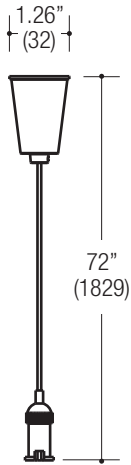

CONSTRUCTION

- 3.75" (95) wide x 5.91" (150) tall extruded aluminum housing
- Die-cast aluminum end caps with concealed fasteners
- Locking joiners allow units to be connected for long straight runs
- Powder coat finish

Ordering Example: **EF3-C-D-12F-08F-8027-LN-D2-024-1-BB-ST-COM**

PROJECT	TYPE	CATALOG NUMBER
---------	------	----------------

Measurements in () are metric equivalents.

ELL
90° Elbow
Horizontal

TEE
90° 3-Way
Connection

4WY
90° 4-Way
Connection

FOR LIT CORNER OPTIONS CONSULT FACTORY

5 YEAR WARRANTY
Limited

ORDERING INFO

SERIES	DIRECT WATTAGE	INDIRECT WATTAGE	CRI / COLOR	LENS	DRIVER	TYPE	VOLTAGE	FINISH
EF3-C-D	000* None - Cover Required	000* None - Cover Required	0000* None - Cover Required	CV* Aluminum Cover	NA None	ELL (Unlit) 90° Elbow Horizontal TEE (Unlit) "T" 3-WAY 4WY (Unlit) "X" 4-WAY	0 None	BB Black WW White XX Custom
EF300 Medium LED Direct / Indirect -Wall Mount -Suspended Mount								
EF3-C-D								

Ordering Example: **EF3-C-D-000-000-0000-CV-NA-ELL-0-BB**

PROJECT	TYPE	CATALOG NUMBER
---------	------	----------------

SUSP Suspension Kit

- Surface mount canopy
- Standard surface mounting hardware
- Aircraft Cable 6' overall length
- Fixture mounting hardware