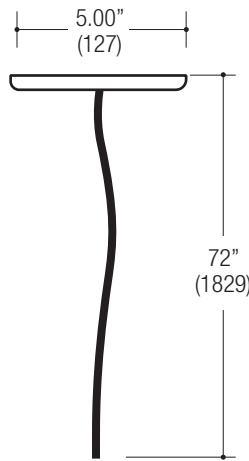

SUPL Power Supply Kit

- Surface mount canopy
- Standard J-box surface mounting hardware
- Power supply line 6' overall length
- Connecting hardware
- Use with suspension kit to supply power