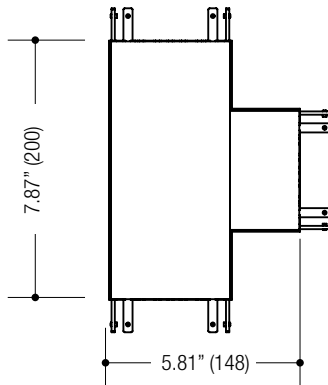

Ordering Example: **EF3-C-D-12F-08F-8027-LN-D2-024-1-BB-ST-COM**

PROJECT	TYPE	CATALOG NUMBER
---------	------	----------------

Measurements in () are metric equivalents.

ELL
90° Elbow
Horizontal

TEE
90° 3-Way
Connection