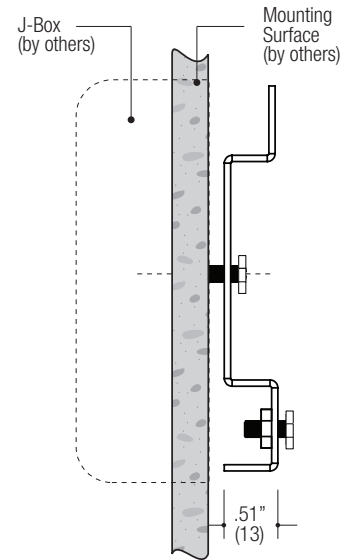

CONSTRUCTION

- 3.75" (95) wide x 5.91" (150) tall extruded aluminum housing
- Die-cast aluminum end caps with concealed fasteners
- Locking joiners allow units to be connected for long straight runs
- Powder coat finish

SUPL Power Supply Kit

- Surface mount canopy
- Standard J-box surface mounting hardware
- Power supply line 6' overall length
- Connecting hardware
- Use with suspension kit to supply power

STEM Stem Kit

- Surface mount canopy
- Standard surface mounting hardware
- Extruded aluminum stem 6' overall length
- Fixture mounting hardware
- Includes power supply within stem

ORDERING INFO

SERIES	LENGTH	FINISH
EF3-CD-SUSP SUSPENSION KIT	072 72" - 6' ft	SS Silver (EF3-SUSP only)
EF3-SUPL POWER SUPPLY KIT		BB Black WW White XX Custom
EF3-STEM STEM KIT		

Measurements in () are metric equivalents.

Ordering Example: **EF3-CD-SUSP-072-SS**

ENDC End Cap

Wall Mounting Bracket (Ships full length of fixture)

ORDERING INFO

SERIES	FINISH
EF3-C-D-ENDC END CAP Mini LED Direct / Indirect Wall & Suspended Mount	BB Black WW White XX Custom