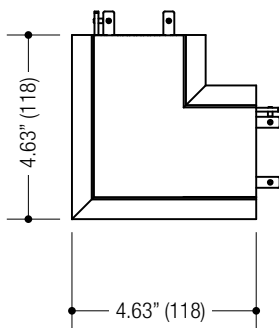

FOR LIT CORNER OPTIONS CONSULT FACTORY

5 YEAR WARRANTY
Limited

ORDERING INFO

SERIES	WATTAGE / FT	CRI / COLOR	LENS	DRIVER	TYPE	VOLTAGE	FINISH
EF3-B-T	000* None - Cover Required	0000* None - Cover Required	CV* Aluminum Cover	NA None	ELL (Unlit) 90° Elbow Horizontal TEE (Unlit) "T" 3-WAY 4WY (Unlit) "X" 4-WAY VEL (Unlit) 90° Elbow Vertical	0 None	BB Black WW White XX Custom
EF300 Small LED Recessed Trimmed							
EF3-B-T							

Ordering Example: **EF3-B-T-000-0000-CV-NA-ELL-0-BB**