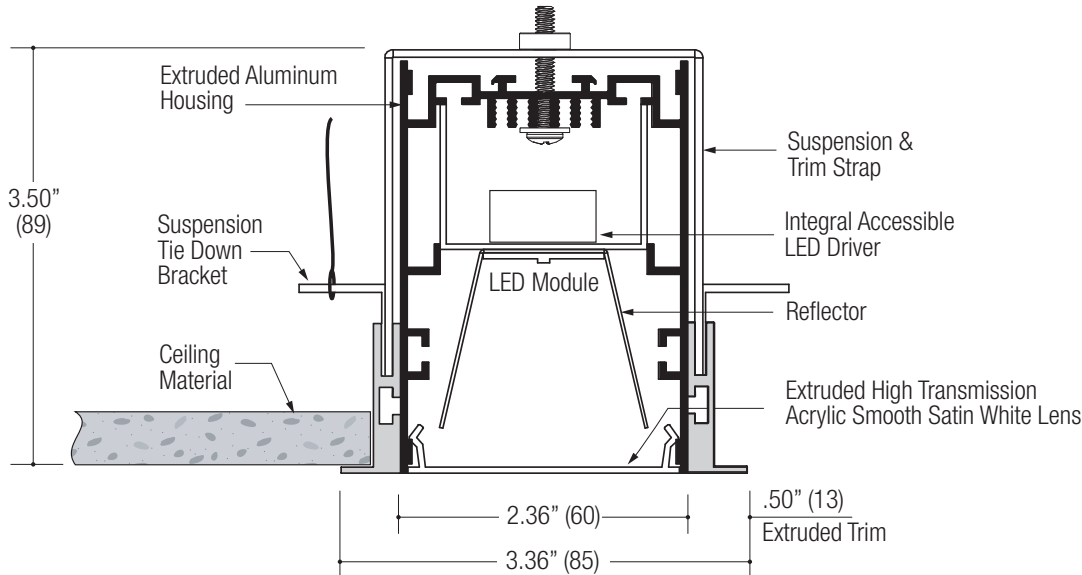

PROJECT	TYPE	CATALOG NUMBER
---------	------	----------------

Measurements in () are metric equivalents.

**EF300 Series
RECESSED TRIMMED**

Perfect Fit® technology Engineered to provide seamless lighting in any length, the fixture can be ordered to the nearest inch. Contractor cuttable design insures perfect installations with minimal coordination by allowing the electrician to trim up to six inches from the length of fixture during installation.

CONSTRUCTION

- 2.36" (60) wide x 3.50" (89) tall extruded aluminum housing
- Die-cast aluminum end caps with concealed fasteners
- Locking joiners allow units to be connected for long straight runs
- Powder coat finish
- **Ceiling Cut-out: 3" wide x length + 13/16"**

LED Source

- Available at three power levels up to 1000 lumens per foot
- Tight binning ensures color consistency within 2 MacAdam ellipses
- Dense pitch for uniform output

OPTICS

- Smooth satin white extruded acrylic lens
- Integral bright white reflector