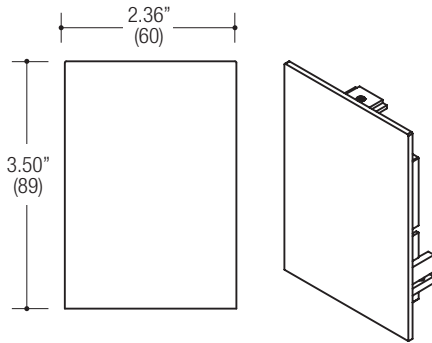

PROJECT	TYPE	CATALOG NUMBER

Measurements in ( ) are metric equivalents.

ENDC
End Cap

ORDERING INFO

SERIES	FINISH
EF3-B-T-ENDC END CAP Small LED Recessed Trimmed	BB Black WW White XX Custom
EF3-B-T-ENDC	

Ordering Example: **EF3-B-T-ENDC-BB**