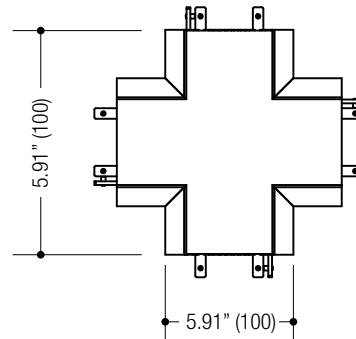

FOR LIT CORNER OPTIONS CONSULT FACTORY

5 YEAR WARRANTY
Limited

ORDERING INFO

SERIES	WATTAGE / FT	CRI / COLOR	LENS	DRIVER	TYPE	VOLTAGE	FINISH
EF3-B-T	000* None - Cover Required	0000* None - Cover Required	CV* Aluminum Cover	NA None	ELL (Unlit) 90° Elbow Horizontal TEE (Unlit) "T" 3-WAY 4WY (Unlit) "X" 4-WAY VEL (Unlit) 90° Elbow Vertical	0 None	BB Black WW White XX Custom
EF300 Small LED Recessed Trimmed							
EF3-B-T							

Ordering Example: **EF3-B-T-000-0000-CV-NA-ELL-0-BB**