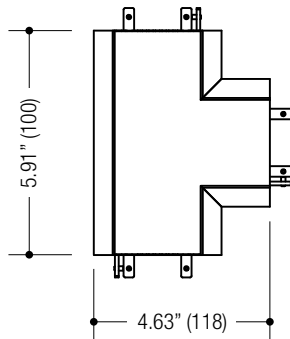

FOR LIT CORNER OPTIONS CONSULT FACTORY

5 YEAR WARRANTY
Limited

ORDERING INFO

SERIES	WATTAGE / FT	CRI / COLOR	LENS	DRIVER	TYPE	VOLTAGE	FINISH
EF3-B-T	000* None - Cover Required	0000* None - Cover Required	CV* Aluminum Cover	NA None	ELL (Unlit) 90° Elbow Horizontal TEE (Unlit) "T" 3-WAY 4WY (Unlit) "X" 4-WAY VEL (Unlit) 90° Elbow Vertical	0 None	BB Black WW White XX Custom
EF300 Small LED Recessed Trimmed							
EF3-B-T							

Ordering Example: **EF3-B-T-000-0000-CV-NA-ELL-0-BB**