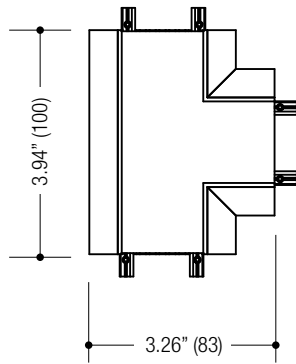

### CONSTRUCTION

- 1.58" (40) wide x 3.23" (82) tall extruded aluminum housing
- .50" (13) wide extruded aluminum trim
- Die-cast aluminum end caps with concealed fasteners
- Locking joiners allow units to be connected for long straight runs
- Powder coat finish
- **Ceiling Cut-out: 2.25" wide x length + 13/16"**

Ordering Example: **EF3-A-T-04F-8027-LN-D2-024-1-BB-COM**

PROJECT	TYPE	CATALOG NUMBER
---------	------	----------------

Measurements in ( ) are metric equivalents.

**ELL**  
90° Elbow  
Horizontal

**TEE**  
90° 3-Way  
Connection

**4WY**  
90° 4-Way  
Connection

**VEL**  
90° Elbow  
Vertical

***FOR LIT CORNER OPTIONS CONSULT FACTORY***

**5 YEAR  
WARRANTY**  
Limited

**ORDERING INFO**

SERIES	WATTAGE / FT	CRI / COLOR	LENS	DRIVER	TYPE	VOLTAGE	FINISH
<b>EF3-A-T</b>	<b>000*</b> None - Cover Required	<b>0000*</b> None - Cover Required	<b>CV*</b> Aluminum Cover	<b>NA</b> None	<b>ELL</b> (Unlit) 90° Elbow Horizontal <b>TEE</b> (Unlit) "T" 3-WAY <b>4WY</b> (Unlit) "X" 4-WAY <b>VEL</b> (Unlit) 90° Elbow Vertical	<b>0</b> None	<b>BB</b> Black <b>WW</b> White <b>XX</b> Custom
<b>EF300</b> Mini LED Recessed Trimmed							
<b>EF3-A-T</b>							