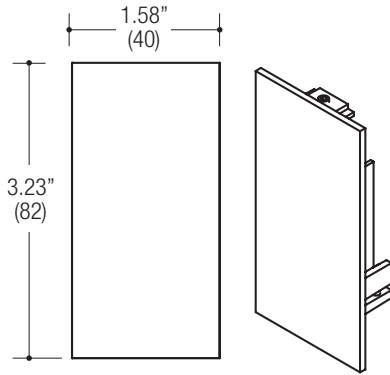

### CONSTRUCTION

- 1.58" (40) wide x 3.23" (82) tall extruded aluminum housing
- .50" (13) wide extruded aluminum trim
- Die-cast aluminum end caps with concealed fasteners
- Locking joiners allow units to be connected for long straight runs
- Powder coat finish
- **Ceiling Cut-out: 2.25" wide x length + 13/16"**

Ordering Example: **EF3-A-T-04F-8027-LN-D2-024-1-BB-COM**

PROJECT	TYPE	CATALOG NUMBER
---------	------	----------------

Measurements in ( ) are metric equivalents.

**ELL**  
90° Elbow  
Horizontal

**TEE**  
90° 3-Way  
Connection

Ordering Example: **EF3-A-T-000-0000-CV-NA-ELL-0-BB**

PROJECT

TYPE

CATALOG NUMBER

Measurements in ( ) are metric equivalents.

**ENDC**  
End Cap

**ORDERING INFO**

SERIES	FINISH
<b>EF3-A-T-ENDC</b> <b>END CAP</b> Mini LED Recessed Trimmed	<b>BB</b> Black <b>WW</b> White <b>XX</b> Custom
<b>EF3-A-T-ENDC</b>	