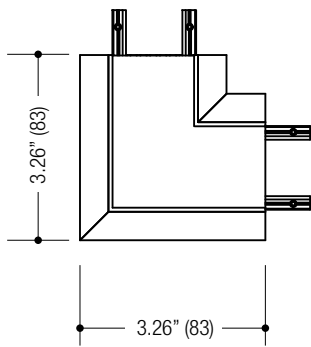

### CONSTRUCTION

- 1.58" (40) wide x 3.23" (82) tall extruded aluminum housing
- .50" (13) wide extruded aluminum trim
- Die-cast aluminum end caps with concealed fasteners
- Locking joiners allow units to be connected for long straight runs
- Powder coat finish
- **Ceiling Cut-out: 2.25" wide x length + 13/16"**

Ordering Example: **EF3-A-T-04F-8027-LN-D2-024-1-BB-COM**

PROJECT	TYPE	CATALOG NUMBER
---------	------	----------------

Measurements in ( ) are metric equivalents.

**ELL**  
90° Elbow  
Horizontal

**TEE**  
90° 3-Way  
Connection

**4WY**  
90° 4-Way  
Connection

**VEL**  
90° Elbow  
Vertical

***FOR LIT CORNER OPTIONS CONSULT FACTORY***

**5 YEAR  
WARRANTY**  
Limited

**ORDERING INFO**

SERIES	WATTAGE / FT	CRI / COLOR	LENS	DRIVER	TYPE	VOLTAGE	FINISH
<b>EF3-A-T</b>	<b>000*</b> None - Cover Required	<b>0000*</b> None - Cover Required	<b>CV*</b> Aluminum Cover	<b>NA</b> None	<b>ELL</b> (Unlit) 90° Elbow Horizontal <b>TEE</b> (Unlit) "T" 3-WAY <b>4WY</b> (Unlit) "X" 4-WAY <b>VEL</b> (Unlit) 90° Elbow Vertical	<b>0</b> None	<b>BB</b> Black <b>WW</b> White <b>XX</b> Custom
<b>EF300</b> Mini LED Recessed Trimmed							
<b>EF3-A-T</b>							