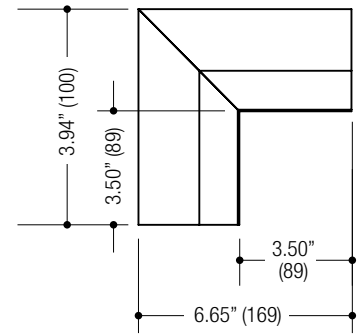

FOR LIT CORNER OPTIONS CONSULT FACTORY

**5 YEAR
WARRANTY**
Limited

ORDERING INFO

SERIES	WATTAGE / FT	CRI / COLOR	LENS	DRIVER	TYPE	VOLTAGE	FINISH
EF3-A-T	000* None - Cover Required	0000* None - Cover Required	CV* Aluminum Cover	NA None	ELL (Unlit) 90° Elbow Horizontal TEE (Unlit) "T" 3-WAY 4WY (Unlit) "X" 4-WAY VEL (Unlit) 90° Elbow Vertical	0 None	BB Black WW White XX Custom
EF300 Mini LED Recessed Trimmed							
EF3-A-T							

Ordering Example: **EF3-A-T-000-0000-CV-NA-ELL-0-BB**