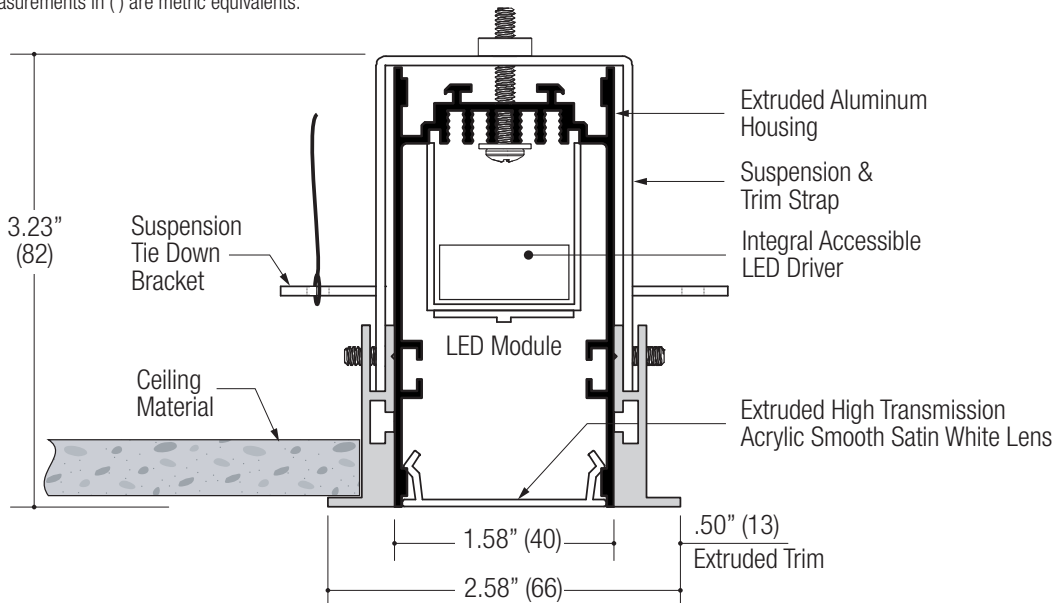

PROJECT	TYPE	CATALOG NUMBER
---------	------	----------------

Measurements in ( ) are metric equivalents.

**EF300 Series  
RECESSED TRIMMED**

**Perfect Fit® technology** Engineered to provide seamless lighting in any length, the fixture can be ordered to the nearest inch. Contractor cuttable design insures perfect installations with minimal coordination by allowing the electrician to trim up to six inches from the length of fixture during installation.

### CONSTRUCTION

- 1.58" (40) wide x 3.23" (82) tall extruded aluminum housing
- .50" (13) wide extruded aluminum trim
- Die-cast aluminum end caps with concealed fasteners
- Locking joiners allow units to be connected for long straight runs
- Powder coat finish
- **Ceiling Cut-out: 2.25" wide x length + 13/16"**

### LED Source

- Available at three power levels up to 1000 lumens per foot
- Tight binning ensures color consistency within 2 MacAdam ellipses
- Dense pitch for uniform output