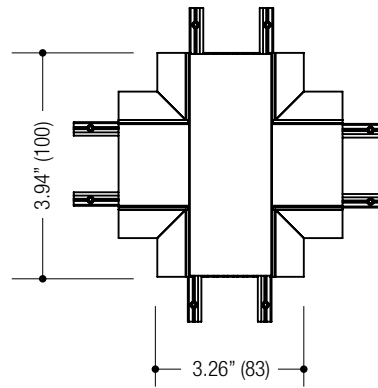

### CONSTRUCTION

- 1.58" (40) wide x 3.23" (82) tall extruded aluminum housing
- .50" (13) wide extruded aluminum trim
- Die-cast aluminum end caps with concealed fasteners
- Locking joiners allow units to be connected for long straight runs
- Powder coat finish
- **Ceiling Cut-out: 2.25" wide x length + 13/16"**

Ordering Example: **EF3-A-T-04F-8027-LN-D2-024-1-BB-COM**

PROJECT	TYPE	CATALOG NUMBER
---------	------	----------------

Measurements in ( ) are metric equivalents.

**ELL**  
90° Elbow  
Horizontal

**TEE**  
90° 3-Way  
Connection

**4WY**  
90° 4-Way  
Connection

**VEL**  
90° Elbow  
Vertical

***FOR LIT CORNER OPTIONS CONSULT FACTORY***

**5 YEAR  
WARRANTY**  
Limited

**ORDERING INFO**

SERIES	WATTAGE / FT	CRI / COLOR	LENS	DRIVER	TYPE	VOLTAGE	FINISH
<b>EF3-A-T</b>	<b>000*</b> None - Cover Required	<b>0000*</b> None - Cover Required	<b>CV*</b> Aluminum Cover	<b>NA</b> None	<b>ELL</b> (Unlit) 90° Elbow Horizontal <b>TEE</b> (Unlit) "T" 3-WAY <b>4WY</b> (Unlit) "X" 4-WAY <b>VEL</b> (Unlit) 90° Elbow Vertical	<b>0</b> None	<b>BB</b> Black <b>WW</b> White <b>XX</b> Custom
<b>EF300</b> Mini LED Recessed Trimmed							
<b>EF3-A-T</b>							