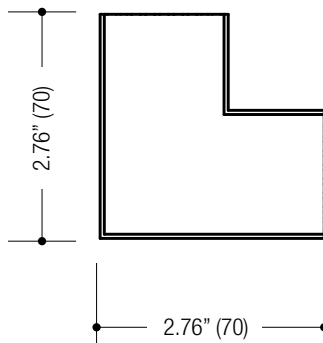

### CONSTRUCTION

- 1.58" (40) wide x 3.15" (80) tall extruded aluminum housing
- Die-cast aluminum end caps with concealed fasteners
- Locking joiners allow units to be connected for long straight runs
- Powder coat finish

### ORDERING INFO

SERIES	WATTAGE / FT	CRI / COLOR	LENS	DRIVER	LENGTH	VOLTS	FINISH	MOUNTING	CONFIG.
<b>EF3-A-M</b>  EF300 Mini LED -Wall Mount -Surface Mount -Suspended Moun	<b>04F</b> 04W LED 440 lm / ft nom.	<b>80CRI</b>	<b>LN</b> Satin white lens	<b>D2</b> 0-10V Dim. Driver (120-277V only)	<b>024</b> 24" 2ft	<b>1</b> 120V	<b>BB</b> Black	<b>SM</b> Surface Mount	<b>COM</b> End Caps
		<b>8027</b> - 2700K <b>8030</b> - 3000K		<b>D3</b> Lutron Hi-lume™ Forward Phase 2 wire 1% (120V only)	<b>036</b> 36" 3ft <b>048</b> 48" 4ft <b>096</b> 96" 8ft				
	<b>08F</b> 08W LED 800 lm / ft nom.	<b>8035</b> - 3500K <b>8040</b> - 4000K	<b>CV*</b> Aluminum cover	<b>D4</b> Lutron Hi-lume™ 3 wire 1% (120-277V only)	<b>U</b> 120-277V	<b>0</b> None	<b>WW</b> White <b>XX</b> Custom	<b>SP</b> Suspension Mount (Includes SUSP kit & SUPL kit)	<b>EXT</b> No End Caps
		<b>90CRI</b> <b>9027</b> - 2700K <b>9030</b> - 3000K <b>9035</b> - 3500K		<b>E4</b> Dimmable Lutron Hi-lume™ 1% EcoSystem™ LED driver (120-277V only)					
<b>12F</b> 12W LED 1200 lm / ft nom.	<b>000*</b> None - cover required	<b>0000*</b> - None Cover required  Consult factory for other CRI / Color options	<b>NA</b> None	<b>E4</b> Dimmable Lutron Hi-lume™ 1% EcoSystem™ LED driver (120-277V only)			<b>ST</b> Stem Mount (Includes STEM kit)	<b>WM</b> Wall Mount Bracket	

Ordering Example: **EF3-A-M-04F-8027-LN-D2-024-1-BB-SP-COM**

PROJECT	TYPE	CATALOG NUMBER
---------	------	----------------

Measurements in ( ) are metric equivalents.

**ELL**  
90° Elbow  
Horizontal

**TEE**  
90° 3-Way  
Connection