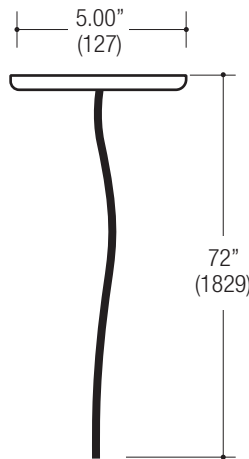

SUPL Power Supply Kit

- Surface mount canopy
- Standard J-box surface mounting hardware
- Black power supply line 6' overall length
- Connecting hardware
- Use with suspension kit to supply power