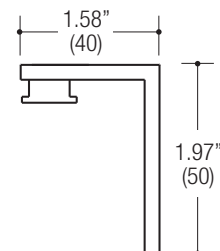

ENDC End Cap

Wall Mounting Bracket

ORDERING INFO

SERIES	FINISH
EF3-A-M-ENDC END CAP Mini LED Direct / Indirect Wall & Suspended Mount	BB Black WW White XX Custom

Ordering Example: **EF3-A-M-ENDC-BB**