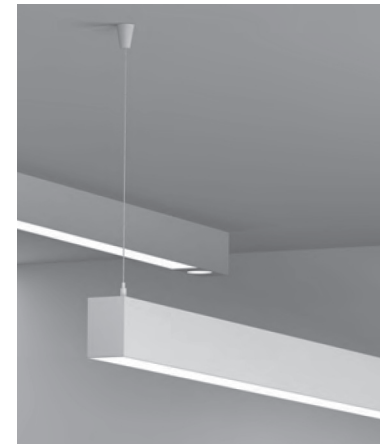

**SURFACE / SUSPENDED**

**LED**

**MINI**

PROJECT	TYPE	CATALOG NUMBER
---------	------	----------------

Measurements in ( ) are metric equivalents.

**EF300 Series  
SURFACE & SUSPENDED**

**Perfect Fit® technology** Engineered to provide seamless lighting in any length, the fixture can be ordered to the nearest inch. Contractor cuttable design insures perfect installations with minimal coordination by allowing the electrician to trim up to six inches from the length of fixture during installation.

### CONSTRUCTION

- 1.58" (40) wide x 3.15" (80) tall extruded aluminum housing
- Die-cast aluminum end caps with concealed fasteners
- Locking joiners allow units to be connected for long straight runs
- Powder coat finish