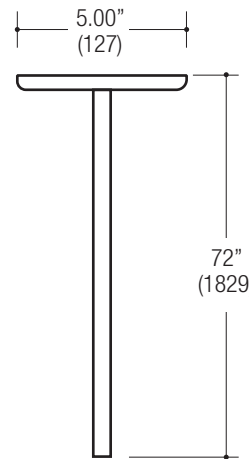

STEM Stem Kit

- Surface mount canopy
- Standard surface mounting hardware
- Extruded aluminum stem 6' overall length
- Fixture mounting hardware
- Includes power supply within stem

ORDERING INFO

SERIES	LENGTH	FINISH
EF3-SUSP SUSPENSION KIT	072 72" - 6' ft	SS Silver (EF3-SUSP only)
EF3-SUPL POWER SUPPLY KIT		BB Black WW White XX Custom
EF3-STEM STEM KIT		

Measurements in ( ) are metric equivalents.

Ordering Example: **EF3-SUSP-072-SS**