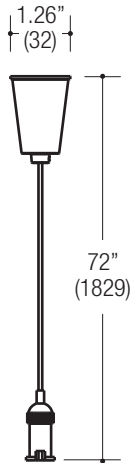

PROJECT	TYPE	CATALOG NUMBER

SUSP Suspension Kit

- Surface mount canopy
- Standard surface mounting hardware
- Aircraft Cable 6' overall length
- Fixture mounting hardware
- Silver only