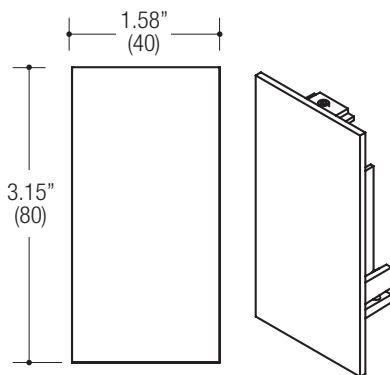

ENDC End Cap

Wall Mounting Bracket

ORDERING INFO

SERIES	FINISH
EF3-A-M-ENDC END CAP Mini LED Direct / Indirect Wall & Suspended Mount	BB Black WW White XX Custom

Ordering Example: **EF3-A-M-ENDC-BB**