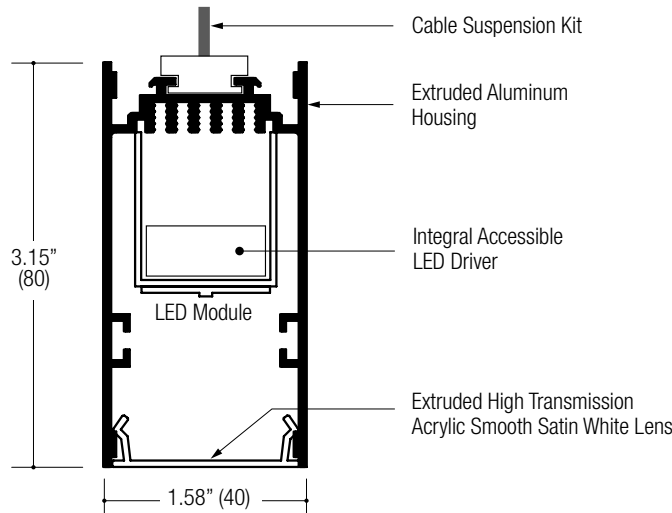

**SURFACE / SUSPENDED**

**LED**

**MINI**

PROJECT	TYPE	CATALOG NUMBER
---------	------	----------------

Measurements in ( ) are metric equivalents.

**EF300 Series  
SURFACE & SUSPENDED**

**Perfect Fit® technology** Engineered to provide seamless lighting in any length, the fixture can be ordered to the nearest inch. Contractor cuttable design insures perfect installations with minimal coordination by allowing the electrician to trim up to six inches from the length of fixture during installation.

### CONSTRUCTION

- 1.58" (40) wide x 3.15" (80) tall extruded aluminum housing
- Die-cast aluminum end caps with concealed fasteners
- Locking joiners allow units to be connected for long straight runs
- Powder coat finish