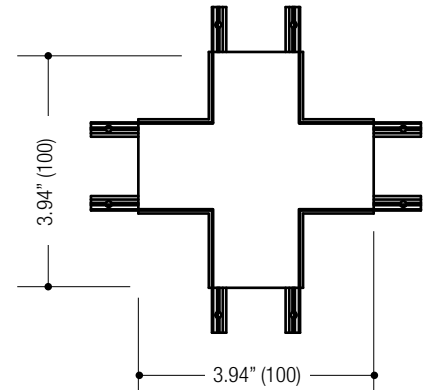

FOR LIT CORNER OPTIONS CONSULT FACTORY

5 YEAR WARRANTY
Limited

ORDERING INFO

SERIES	DIRECT WATTAGE/T	INDIRECT WATTAGE	CRI / COLOR	LENS	DRIVER	TYPE	VOLTAGE	FINISH
EF3-A-D	000* None - Cover Required	000* None - Cover Required	0000* None - Cover Required	CV* Aluminum Cover	NA None	ELL (Unlit) 90° Elbow Horizontal TEE (Unlit) "T" 3-WAY 4WY (Unlit) "X" 4-WAY	0 None	BB Black WW White XX Custom
EF300 Mini LED Direct / Indirect -Wall Mount -Suspended Mount								
EF3-A-D								

Ordering Example: **EF3-A-D-000-000-0000-CV-NA-ELL-0-BB**