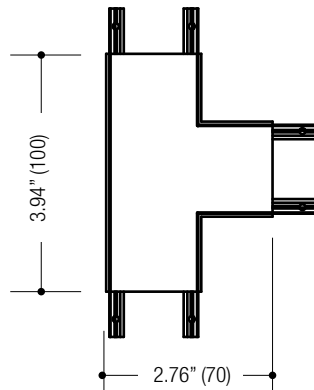

ORDERING INFO

SERIES	DIRECT WATTAGE	INDIRECT WATTAGE	CRI / COLOR	LENS	DRIVER	LENGTH	VOLTS	FIN-ISH	MOUNTING	CONFIG.
EF3-A-D EF300 Mini LED Direct / Indirect -Wall Mount -Suspended Mount	04F 04W LED 440 lm / ft nom.	04F 04W LED 440 lm / ft nom.	80CRI 8027 - 2700K 8030 - 3000K 8035 - 3500K 8040 - 4000K	LN Satin white lens	D2 0-10V Dim. Driver D3 Lutron Hi-lume™ Forward Phase 2 Wire 1% (120V only)	024 24" 2ft 036 36" 3ft 048 48" 4ft 096 96" 8ft	1 120V U 120-277V	BB Black WW White XX Custom	SP Suspension Mount (Includes SUSP kit & SUPL kit) ST Stem Mount (Includes STEM kit) WM Wall Mount (Brackets includes)	GOM End Caps EXT No End Caps
	08F 08W LED 800 lm / ft nom.	08F 08W LED 800 lm / ft nom.	90CRI 9027 - 2700K 9030 - 3000K 9035 - 3500K	CV* Aluminum cover	D4 Lutron Hi-lume™ 3 wire 1% (120-277V only) E4 Dimmable Lutron Hi-lume™ 1% EcoSystem™ LED driver (120-277V only) NA None	<i>Consult factory for custom lengths or patterns</i>	0 None			
	12F 12W LED 1200 lm / ft nom.	12F 12W LED 1200 lm / ft nom.	000* None - Cover required	<i>Consult factory for other CRI / Color options</i>						
	000* None - Cover required	000* None - Cover required								
EF3-A-D										

Ordering Example: **EF3-A-D-12F-08F-8027-LN-D2-024-1-BB-ST-COM**

PROJECT	TYPE	CATALOG NUMBER
---------	------	----------------

Measurements in () are metric equivalents.

ELL
90° Elbow
Horizontal

TEE
90° 3-Way
Connection