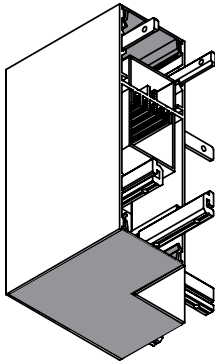

CONSTRUCTION

- 1.58" (40) wide x 4.72" (120) tall extruded aluminum housing
- Die-cast aluminum end caps with concealed fasteners
- Locking joiners allow units to be connected for long straight runs
- Powder coat finish

MOUNTING

- Wall mount
- Suspended cable mount
- Rigid pendant stem mount

LABELS

- Suitable for damp location

COMPONENTS

- See pages 2 and 3 for EF300 components (ie, L's, T's, End Caps, Mountings, etc.)

**5 YEAR
WARRANTY**
Limited

ORDERING INFO

SERIES	DIRECT WATTAGE	INDIRECT WATTAGE	CRI / COLOR	LENS	DRIVER	LENGTH	VOLTS	FIN-ISH	MOUNTING	CONFIG.
EF3-A-D EF300 Mini LED Direct / Indirect -Wall Mount -Suspended Mount	04F 04W LED 440 lm / ft nom.	04F 04W LED 440 lm / ft nom.	80CRI 8027 - 2700K 8030 - 3000K 8035 - 3500K 8040 - 4000K	LN Satin white lens	D2 0-10V Dim. Driver D3 Lutron Hi-lume™ Forward Phase 2 Wire 1% (120V only)	024 24" 2ft 036 36" 3ft 048 48" 4ft 096 96" 8ft	1 120V U 120-277V	BB Black WW White XX Custom	SP Suspension Mount (Includes SUSP kit & SUPL kit) ST Stem Mount (Includes STEM kit) WM Wall Mount (Brackets includes)	GOM End Caps EXT No End Caps
	08F 08W LED 800 lm / ft nom.	08F 08W LED 800 lm / ft nom.	90CRI 9027 - 2700K 9030 - 3000K 9035 - 3500K	CV* Aluminum cover	D4 Lutron Hi-lume™ 3 wire 1% (120-277V only) E4 Dimmable Lutron Hi-lume™ 1% EcoSystem™ LED driver (120-277V only) NA None	<i>Consult factory for custom lengths or patterns</i>	0 None			
	12F 12W LED 1200 lm / ft nom.	12F 12W LED 1200 lm / ft nom.	000* None - Cover required	<i>Consult factory for other CRI / Color options</i>						
	000* None - Cover required	000* None - Cover required								
EF3-A-D										

Ordering Example: **EF3-A-D-12F-08F-8027-LN-D2-024-1-BB-ST-COM**

PROJECT	TYPE	CATALOG NUMBER
---------	------	----------------

Measurements in () are metric equivalents.

ELL
90° Elbow
Horizontal

TEE
90° 3-Way
Connection