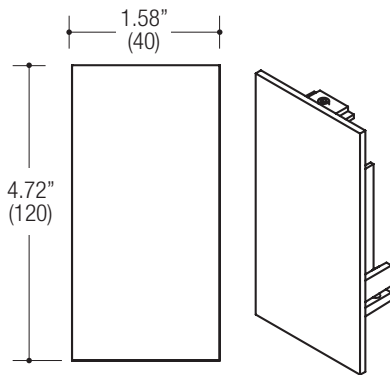

CONSTRUCTION

- 1.58" (40) wide x 4.72" (120) tall extruded aluminum housing
- Die-cast aluminum end caps with concealed fasteners
- Locking joiners allow units to be connected for long straight runs
- Powder coat finish

- Surface mount canopy
- Standard surface mounting hardware
- Extruded aluminum stem 6' overall length
- Fixture mounting hardware
- Includes power supply within stem

ORDERING INFO

SERIES	LENGTH	FINISH
EF3-AD-SUSP SUSPENSION KIT	072 72" - 6' ft	SS Silver (EF3-SUSP only)
EF3-SUPL POWER SUPPLY KIT		BB Black WW White XX Custom
EF3-STEM STEM KIT		

Measurements in () are metric equivalents.

Ordering Example: **EF3-AD-SUSP-072-SS**

ENDC End Cap

Wall Mounting Bracket (Ships full length of fixture)

ORDERING INFO

SERIES	FINISH
EF3-A-D-ENDC END CAP Mini LED Direct / Indirect Wall & Suspended Mount	BB Black WW White XX Custom