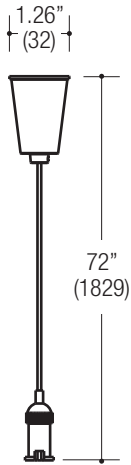

CONSTRUCTION

- 1.58" (40) wide x 4.72" (120) tall extruded aluminum housing
- Die-cast aluminum end caps with concealed fasteners
- Locking joiners allow units to be connected for long straight runs
- Powder coat finish

Ordering Example: **EF3-A-D-12F-08F-8027-LN-D2-024-1-BB-ST-COM**

PROJECT	TYPE	CATALOG NUMBER
---------	------	----------------

Measurements in () are metric equivalents.

ELL
90° Elbow
Horizontal

TEE
90° 3-Way
Connection

4WY
90° 4-Way
Connection

FOR LIT CORNER OPTIONS CONSULT FACTORY

5 YEAR WARRANTY
Limited

ORDERING INFO

SERIES	DIRECT WATTAGE/T	INDIRECT WATTAGE	CRI / COLOR	LENS	DRIVER	TYPE	VOLTAGE	FINISH
EF3-A-D	000* None - Cover Required	000* None - Cover Required	0000* None - Cover Required	CV* Aluminum Cover	NA None	ELL (Unlit) 90° Elbow Horizontal TEE (Unlit) "T" 3-WAY 4WY (Unlit) "X" 4-WAY	0 None	BB Black WW White XX Custom
EF300 Mini LED Direct / Indirect -Wall Mount -Suspended Mount								
EF3-A-D								

Ordering Example: **EF3-A-D-000-000-0000-CV-NA-ELL-0-BB**

PROJECT	TYPE	CATALOG NUMBER
---------	------	----------------

SUSP Suspension Kit

- Surface mount canopy
- Standard surface mounting hardware
- Aircraft Cable 6' overall length
- Fixture mounting hardware
- Silver only