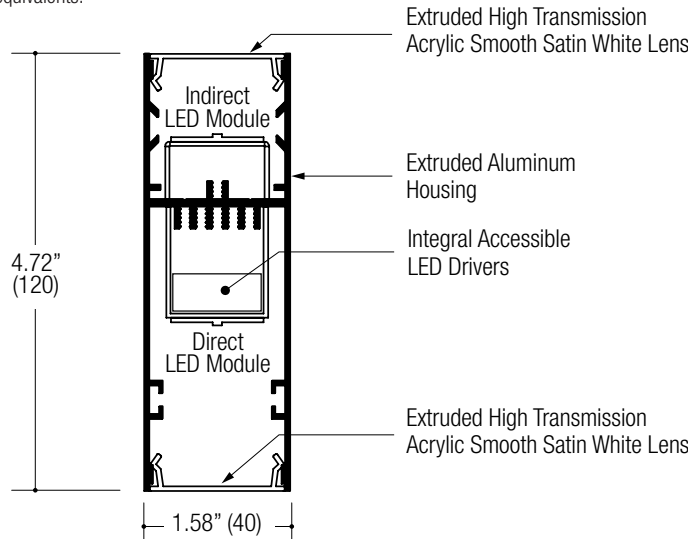

DIRECT / INDIRECT

LED

MINI

PROJECT	TYPE	CATALOG NUMBER
---------	------	----------------

Measurements in () are metric equivalents.

**EF300 Series
DIRECT / INDIRECT
WALL & SUSPENDED MOUNT**

Perfect Fit® technology Engineered to provide seamless lighting in any length, the fixture can be ordered to the nearest inch. Contractor cuttable design insures perfect installations with minimal coordination by allowing the electrician to trim up to six inches from the length of fixture during installation.

CONSTRUCTION

- 1.58" (40) wide x 4.72" (120) tall extruded aluminum housing
- Die-cast aluminum end caps with concealed fasteners
- Locking joiners allow units to be connected for long straight runs
- Powder coat finish

LED Source

- Available at three power levels up to 1200 lumens per foot
- Tight binning ensures color consistency within 2 MacAdam ellipses
- Dense pitch for uniform output

OPTICS

- Smooth satin white extruded acrylic lens