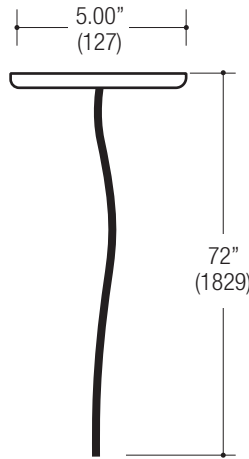

SUPL Power Supply Kit

- Surface mount canopy
- Standard J-box surface mounting hardware
- Black power supply line 6' overall length
- Connecting hardware
- Use with suspension kit to supply power