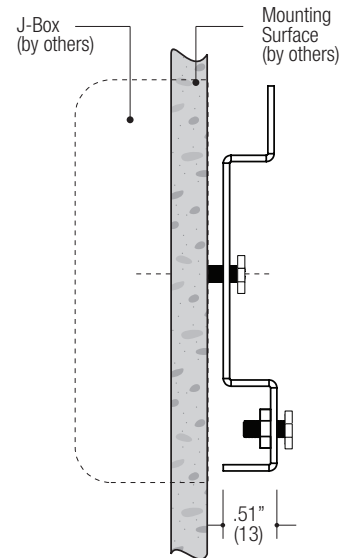

CONSTRUCTION

- 1.58" (40) wide x 4.72" (120) tall extruded aluminum housing
- Die-cast aluminum end caps with concealed fasteners
- Locking joiners allow units to be connected for long straight runs
- Powder coat finish

SUPL Power Supply Kit

- Surface mount canopy
- Standard J-box surface mounting hardware
- Black power supply line 6' overall length
- Connecting hardware
- Use with suspension kit to supply power

STEM Stem Kit

- Surface mount canopy
- Standard surface mounting hardware
- Extruded aluminum stem 6' overall length
- Fixture mounting hardware
- Includes power supply within stem

ORDERING INFO

SERIES	LENGTH	FINISH
EF3-AD-SUSP SUSPENSION KIT	072 72" - 6' ft	SS Silver (EF3-SUSP only)
EF3-SUPL POWER SUPPLY KIT		BB Black WW White XX Custom
EF3-STEM STEM KIT		

Measurements in () are metric equivalents.

Ordering Example: **EF3-AD-SUSP-072-SS**

ENDC End Cap

Wall Mounting Bracket (Ships full length of fixture)

ORDERING INFO

SERIES	FINISH
EF3-A-D-ENDC END CAP Mini LED Direct / Indirect Wall & Suspended Mount	BB Black WW White XX Custom