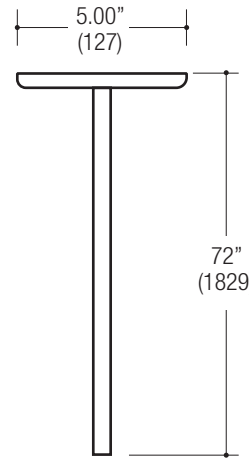

STEM Stem Kit

- Surface mount canopy
- Standard surface mounting hardware
- Extruded aluminum stem 6' overall length
- Fixture mounting hardware
- Includes power supply within stem

ORDERING INFO

SERIES	LENGTH	FINISH
EF3-AD-SUSP SUSPENSION KIT	072 72" - 6' ft	SS Silver (EF3-SUSP only)
EF3-SUPL POWER SUPPLY KIT		BB Black WW White XX Custom
EF3-STEM STEM KIT		

Measurements in ( ) are metric equivalents.

Ordering Example: **EF3-AD-SUSP-072-SS**