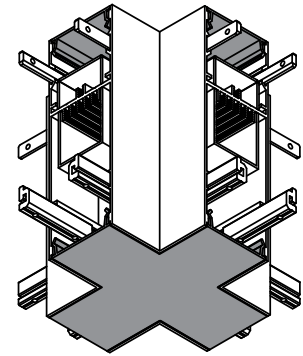

CONSTRUCTION

- 1.58" (40) wide x 4.72" (120) tall extruded aluminum housing
- Die-cast aluminum end caps with concealed fasteners
- Locking joiners allow units to be connected for long straight runs
- Powder coat finish

Ordering Example: **EF3-A-D-12F-08F-8027-LN-D2-024-1-BB-ST-COM**

PROJECT	TYPE	CATALOG NUMBER
---------	------	----------------

Measurements in () are metric equivalents.

ELL
90° Elbow
Horizontal

TEE
90° 3-Way
Connection

4WY
90° 4-Way
Connection

FOR LIT CORNER OPTIONS CONSULT FACTORY

5 YEAR WARRANTY
Limited

ORDERING INFO

SERIES	DIRECT WATTAGE/T	INDIRECT WATTAGE	CRI / COLOR	LENS	DRIVER	TYPE	VOLTAGE	FINISH
EF3-A-D	000* None - Cover Required	000* None - Cover Required	0000* None - Cover Required	CV* Aluminum Cover	NA None	ELL (Unlit) 90° Elbow Horizontal TEE (Unlit) "T" 3-WAY 4WY (Unlit) "X" 4-WAY	0 None	BB Black WW White XX Custom
EF300 Mini LED Direct / Indirect -Wall Mount -Suspended Mount								
EF3-A-D								