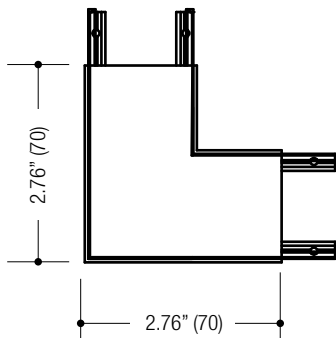

CONSTRUCTION

- 1.58" (40) wide x 4.72" (120) tall extruded aluminum housing
- Die-cast aluminum end caps with concealed fasteners
- Locking joiners allow units to be connected for long straight runs
- Powder coat finish

ORDERING INFO

SERIES	DIRECT WATTAGE	INDIRECT WATTAGE	CRI / COLOR	LENS	DRIVER	LENGTH	VOLTS	FIN-ISH	MOUNTING	CONFIG.
EF3-A-D EF300 Mini LED Direct / Indirect -Wall Mount -Suspended Mount	04F 04W LED 440 lm / ft nom.	04F 04W LED 440 lm / ft nom.	80CRI 8027 - 2700K 8030 - 3000K 8035 - 3500K 8040 - 4000K	LN Satin white lens	D2 0-10V Dim. Driver D3 Lutron Hi-lume™ Forward Phase 2 Wire 1% (120V only)	024 24" 2ft 036 36" 3ft 048 48" 4ft 096 96" 8ft	1 120V U 120-277V	BB Black WW White XX Custom	SP Suspension Mount (Includes SUSP kit & SUPL kit) ST Stem Mount (Includes STEM kit) WM Wall Mount (Brackets includes)	GOM End Caps EXT No End Caps
	08F 08W LED 800 lm / ft nom.	08F 08W LED 800 lm / ft nom.	90CRI 9027 - 2700K 9030 - 3000K 9035 - 3500K	CV* Aluminum cover	D4 Lutron Hi-lume™ 3 wire 1% (120-277V only) E4 Dimmable Lutron Hi-lume™ 1% EcoSystem™ LED driver (120-277V only) NA None	<i>Consult factory for custom lengths or patterns</i>	0 None			
	12F 12W LED 1200 lm / ft nom.	12F 12W LED 1200 lm / ft nom.	000* None - Cover required	<i>Consult factory for other CRI / Color options</i>						
	000* None - Cover required	000* None - Cover required								
EF3-A-D										

Ordering Example: **EF3-A-D-12F-08F-8027-LN-D2-024-1-BB-ST-COM**

PROJECT	TYPE	CATALOG NUMBER
---------	------	----------------

Measurements in () are metric equivalents.

ELL
90° Elbow
Horizontal

TEE
90° 3-Way
Connection