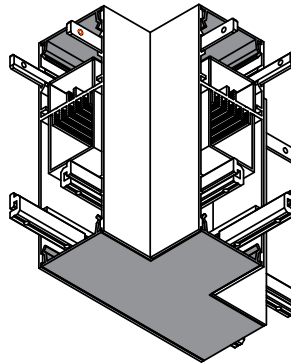

CONSTRUCTION

- 1.58" (40) wide x 4.72" (120) tall extruded aluminum housing
- Die-cast aluminum end caps with concealed fasteners
- Locking joiners allow units to be connected for long straight runs
- Powder coat finish

ORDERING INFO

SERIES	DIRECT WATTAGE	INDIRECT WATTAGE	CRI / COLOR	LENS	DRIVER	LENGTH	VOLTS	FIN-ISH	MOUNTING	CONFIG.
EF3-A-D EF300 Mini LED Direct / Indirect -Wall Mount -Suspended Mount	04F 04W LED 440 lm / ft nom.	04F 04W LED 440 lm / ft nom.	80CRI 8027 - 2700K 8030 - 3000K 8035 - 3500K 8040 - 4000K	LN Satin white lens	D2 0-10V Dim. Driver D3 Lutron Hi-lume™ Forward Phase 2 Wire 1% (120V only)	024 24" 2ft 036 36" 3ft 048 48" 4ft 096 96" 8ft	1 120V U 120-277V	BB Black WW White XX Custom	SP Suspension Mount (Includes SUSP kit & SUPL kit) ST Stem Mount (Includes STEM kit) WM Wall Mount (Brackets includes)	GOM End Caps EXT No End Caps
	08F 08W LED 800 lm / ft nom.	08F 08W LED 800 lm / ft nom.	90CRI 9027 - 2700K 9030 - 3000K 9035 - 3500K	CV* Aluminum cover	D4 Lutron Hi-lume™ 3 wire 1% (120-277V only) E4 Dimmable Lutron Hi-lume™ 1% EcoSystem™ LED driver (120-277V only) NA None	<i>Consult factory for custom lengths or patterns</i>	0 None			
	12F 12W LED 1200 lm / ft nom.	12F 12W LED 1200 lm / ft nom.	000* None - Cover required	<i>Consult factory for other CRI / Color options</i>						
	000* None - Cover required	000* None - Cover required								
EF3-A-D										

Ordering Example: **EF3-A-D-12F-08F-8027-LN-D2-024-1-BB-ST-COM**

PROJECT	TYPE	CATALOG NUMBER
---------	------	----------------

Measurements in () are metric equivalents.

ELL
90° Elbow
Horizontal

TEE
90° 3-Way
Connection