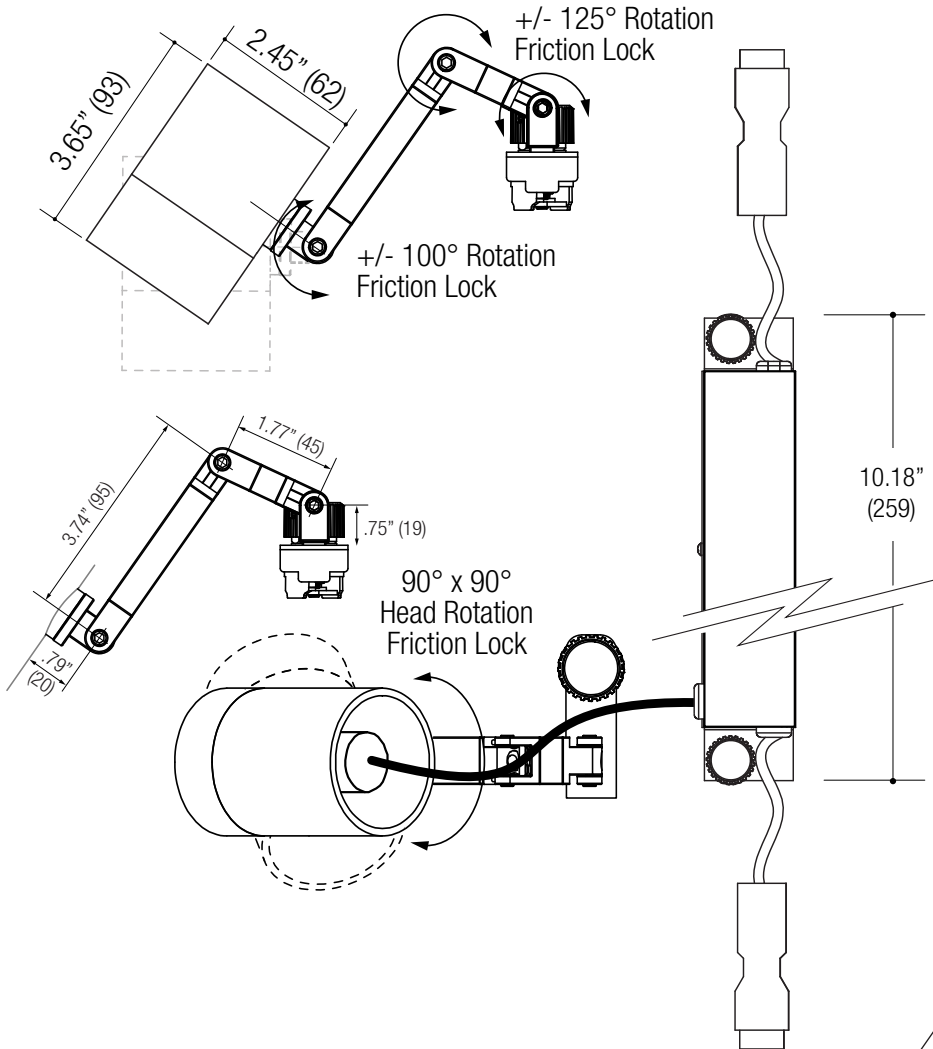

PROJECT	TYPE	CATALOG NUMBER
---------	------	----------------

Specifications

SPOTLIGHT

- 2.45" diameter cylinder
- 125° x 100° arm articulation - Friction lock
- 90° x 90° head rotation
- Aluminum optical housing
- Articulating arm allows for greater aiming
- Powder coat finish

LAMPS (not included)

- 12V MR16 50W max - Derate Labels Available
- CMHMR16 in 20W or 39W
- LED Retrofit 15W max - Works with SORAA®
- Easy relamping via front ring snap-in catch action
- Accepts up to 2 optical accessories dependent on lamp

ELECTRICAL

- Electronic transformer or metal halide ballast in tandem enclosure
- Dimmable (12V)

MOUNTING

- Die-cast aluminum extension arm
- Snap in, twist-lock mounting
- EF200 / EFK1 Single channel *(Sold Separately)*
- EF200 / EFK2 Dual channel *(Sold Separately)*

Ordering Example: **EF207B-050MR16X-ET-1-BB**

OPTICAL ACCESSORY	DESCRIPTION	LIGHT SOURCE
		SMALL
		<ul style="list-style-type: none"> • MR16 • CMHMR16 • 50mm LED
	Clear Lens	OPTB-CLR Ø2.00" (51mm) nom.
	UV Lens	OPTB-UVL Ø2.00" (51mm) nom.
	Hex Cell Louver	OPTB-HXL Ø2.00" (51mm) nom.
	Diffusion Lens	OPTB-DFL Ø2.00" (51mm) nom.
	Linear Spread Lens	OPTB-LSL Ø2.00" (51mm) nom.
	Prismatic Spread Lens	OPTB-PSL Ø2.00" (51mm) nom.
	Snoot - Black	OPTB-EF207B-SNBB Ø2.00" (51mm) nom. X 1.50" (38) Long
	Snoot - White	OPTB-EF207B-SNWW Ø2.00" (51mm) nom. X 1.50" (38) Long
	Snoot - White With Black Splay	OPTB-EF207B-SNWB Ø2.00" (51mm) nom. X 1.50" (38) Long