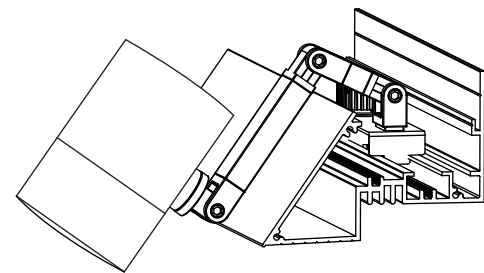

Application View
(EF200 System Channel Shown)

ORDERING INFO

SERIES	WATTAGE / LAMP	POWER SUPPLY	VOLTAGE	FINISH
EF207B EF200 Cylindrical Small Aluminum Housing Variable Adjustment EFK1 & EFK2 Channel Mount	020MR16X MR16 20W	ET Electronic Transformer EB Electronic Metal Halide Ballast	1 120V 2 277V	BB Black WW White XX Custom
	035MR16X MR16 35W			
	050MR16X MR16 50W			
	020CM16X 20W CMHMR16			
	039CM16X 39W CMHMR16			
	015MR16X MR16 15W LED Retrofit			

Ordering Example: **EF207B-050MR16X-ET-1-BB**